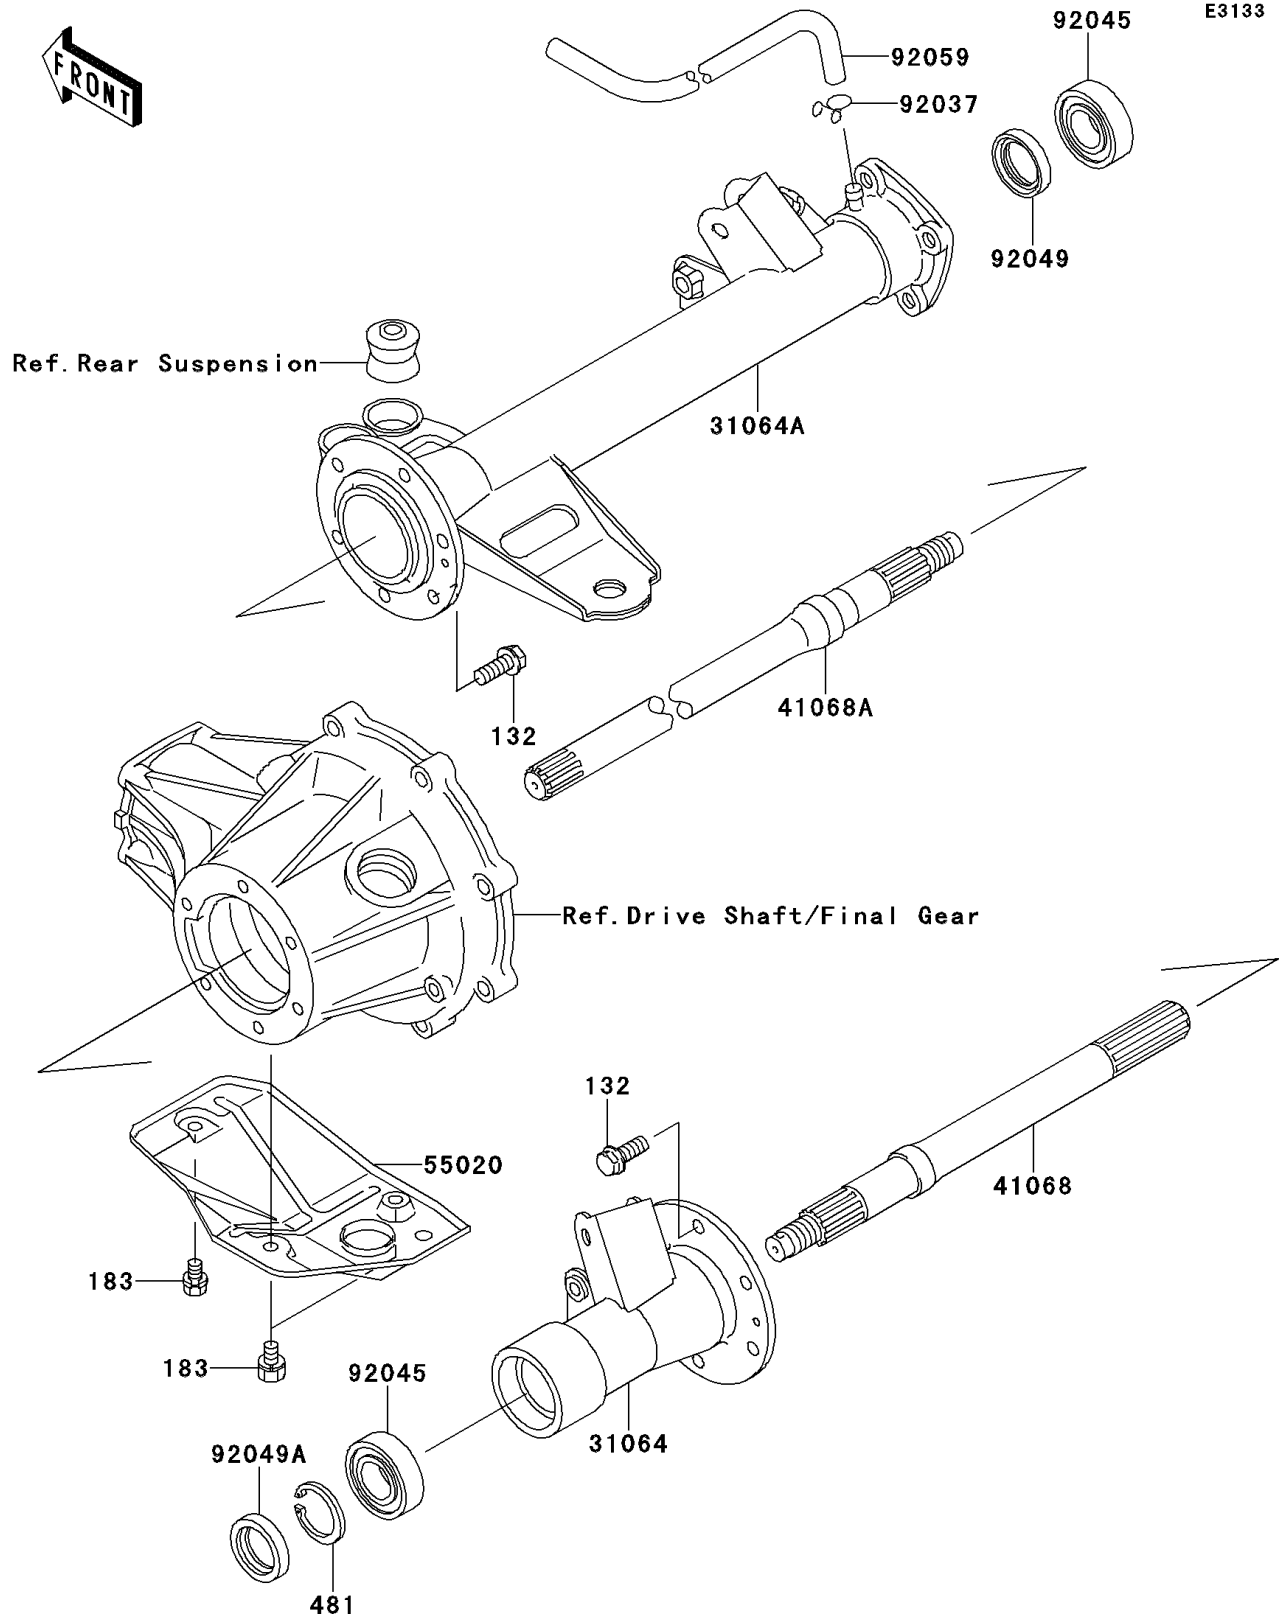

2010 Bayou® 250 PARTS DIAGRAM

Rear Axle

2010 Bayou® 250 PARTS LIST

Rear Axle

ITEM NAME	PART NUMBER	QUANTITY
BOLT-FLANGED-SMALL,8X20 (Ref # 132)	132BB0820	12
BOLT-UPSET-WS-SMALL,8X14 (Ref # 183)	183BA0814	3
CIRCLIP (Ref # 481)	481J5200	1
PIPE-COMP,LH (Ref # 31064)	31064-1088	1
PIPE-COMP,RH (Ref # 31064A)	31064-1089	1
AXLE,LH (Ref # 41068)	41068-1244	1
AXLE,RH (Ref # 41068A)	41068-1245	1
GUARD (Ref # 55020)	55020-1276	1
CLAMP,TUBE (Ref # 92037)	92037-147	1
BEARING-BALL,6205DDU (Ref # 92045)	92045-1229	2
SEAL-OIL,S030428 (Ref # 92049)	92049-1236	1
SEAL-OIL (Ref # 92049A)	92049-1287	1
TUBE,4.7X9.5X1240 (Ref # 92059)	92059-1968	1