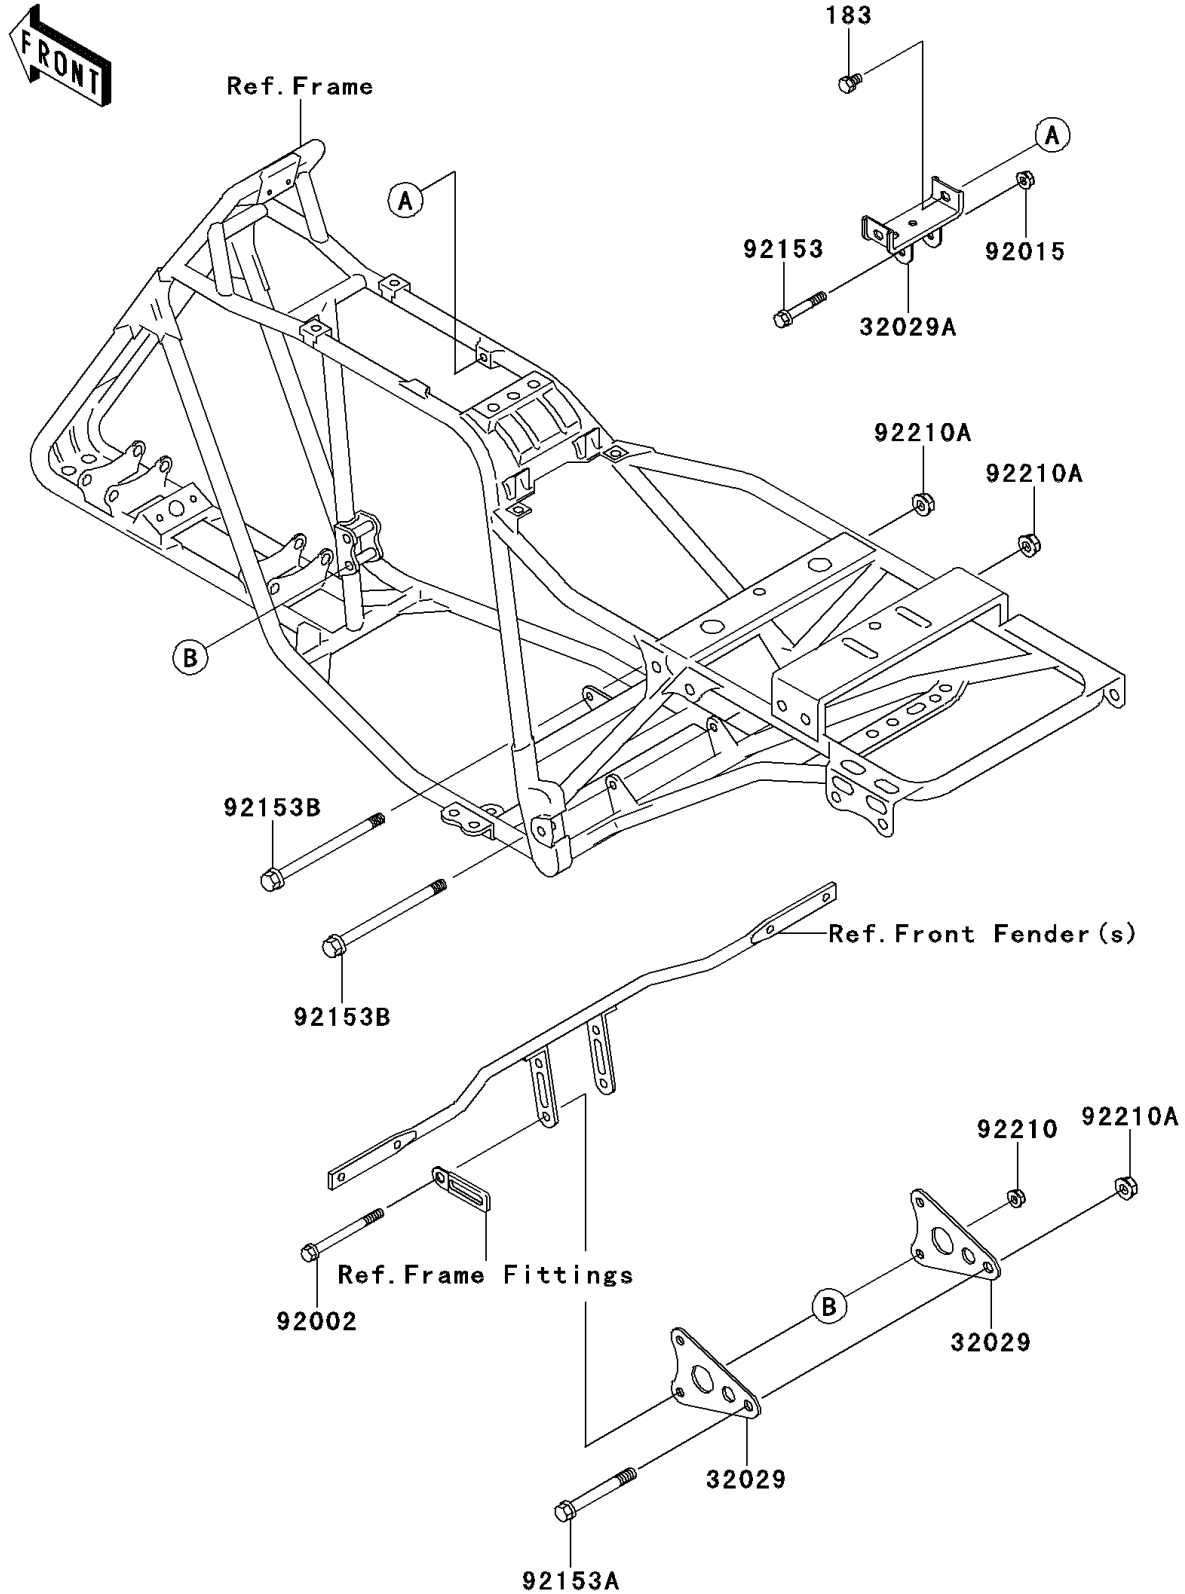

2008 Bayou® 250 PARTS DIAGRAM

Engine Mount

F2122

2008 Bayou® 250 PARTS LIST

Engine Mount

ITEM NAME	PART NUMBER	QUANTITY
BOLT-UPSET-WS-SMALL,8X14 (Ref # 183)	183BB0814	2
BRACKET-ENGINE,FR (Ref # 32029)	32029-1548	2
BRACKET-ENGINE,TOP (Ref # 32029A)	32029-1549	1
BOLT,FLANGED,8X90 (Ref # 92002)	92002-1401	2
NUT,LOCK,FLANGED,8MM (Ref # 92015)	92015-1397	1
BOLT,FLANGED,8X50 (Ref # 92153)	92153-1166	1
BOLT,FLANGED,10X85 (Ref # 92153A)	92153-1167	1
BOLT,FLANGED,10X140 (Ref # 92153B)	92153-1168	2
NUT,FLANGED,8MM (Ref # 92210)	92210-0004	2
NUT,LOCK,FLANGED,10MM (Ref # 92210A)	92210-1081	3