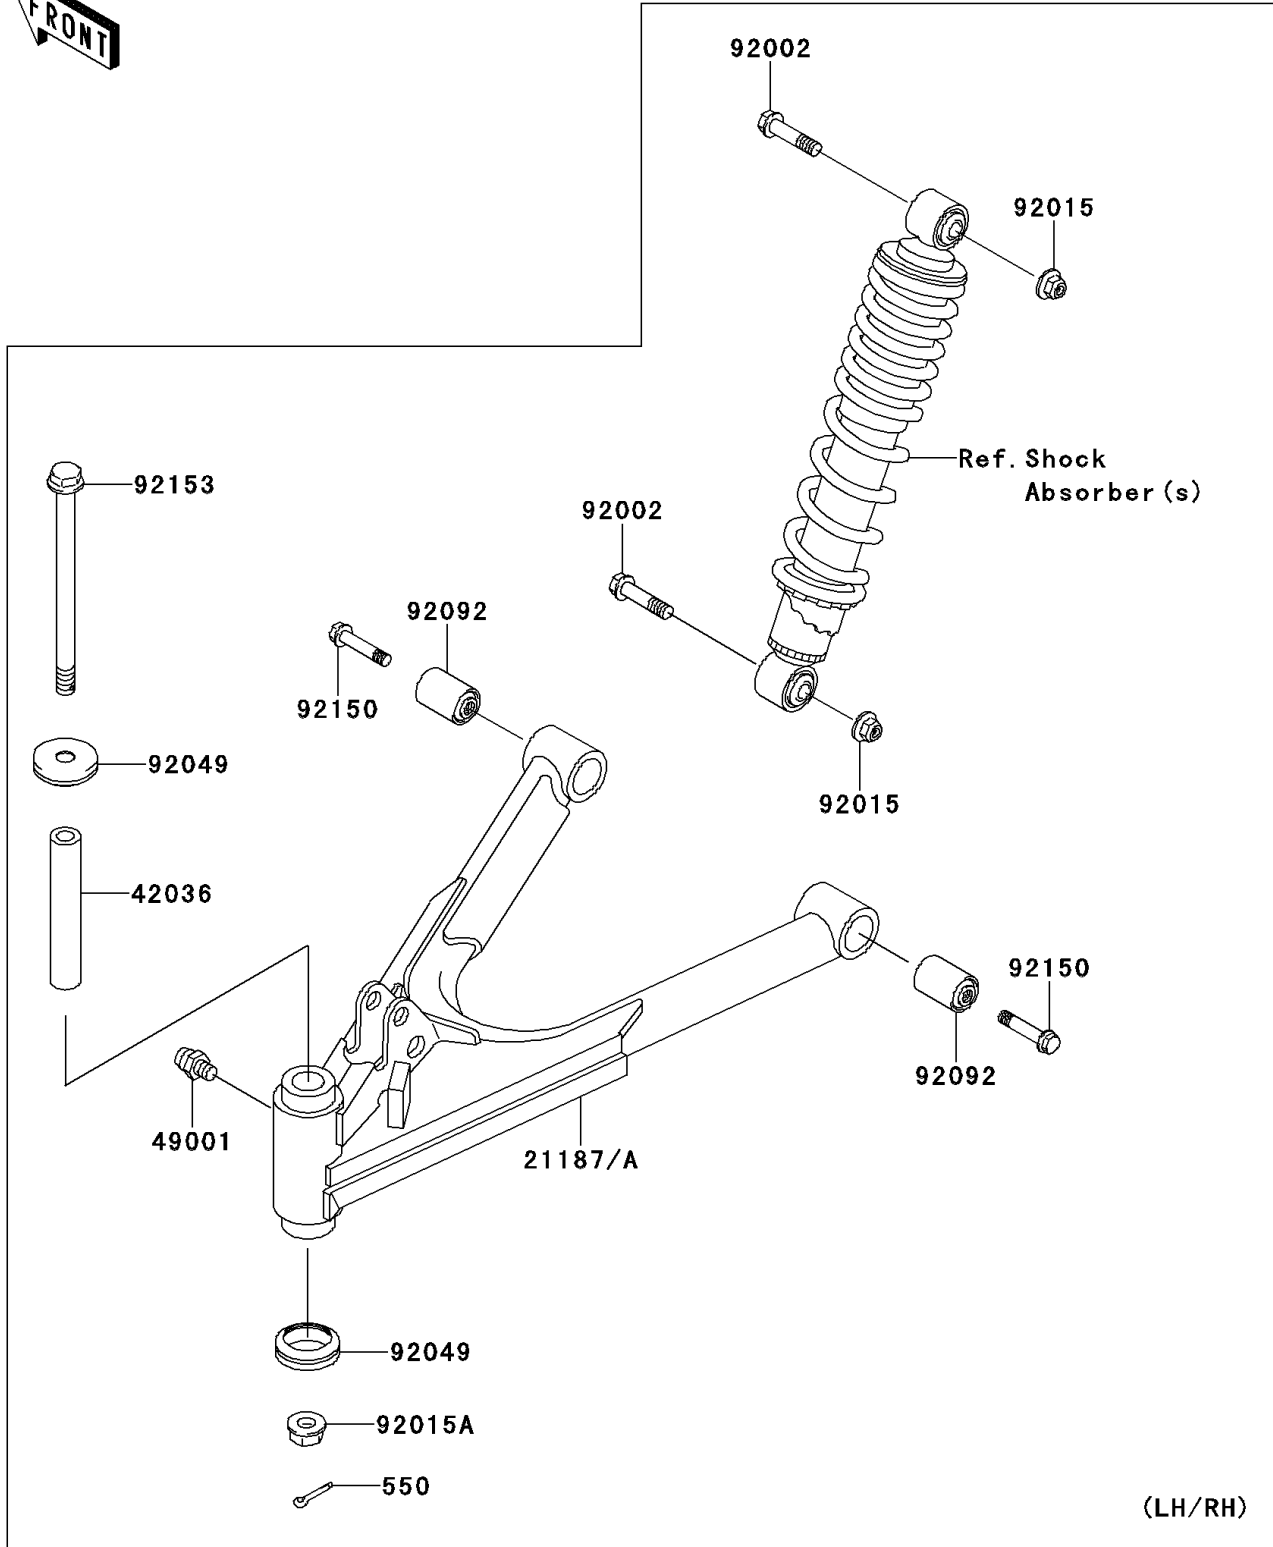

2008 Bayou® 250 PARTS DIAGRAM

Front Suspension

F2152

2008 Bayou® 250 PARTS LIST

Front Suspension

ITEM NAME	PART NUMBER	QUANTITY
PIN-COTTER,2.0X15 (Ref # 550)	550AA2015	2
ARM-ASSY,SUSPENSION,FR,LH (Ref # 21187)	21187-1065	1
ARM-ASSY,SUSPENSION,FR,RH (Ref # 21187A)	21187-1066	1
SLEEVE,KNUCKLE,L=99.6 (Ref # 42036)	42036-1141	2
NIPPLE-GREASE (Ref # 49001)	49001-0001	2
BOLT,FLANGED,10X42 (Ref # 92002)	92002-1545	4
NUT,LOCK,10MM (Ref # 92015)	92015-1597	4
NUT,LOCK,FLANGED,10MM (Ref # 92015A)	92015-1717	2
SEAL-OIL (Ref # 92049)	92049-1285	4
BUSHING-RUBBER (Ref # 92092)	92092-005	4
BOLT,FLANGED,12X58 (Ref # 92150)	92150-1022	4
BOLT,FLANGED,10X142 (Ref # 92153)	92153-1169	2