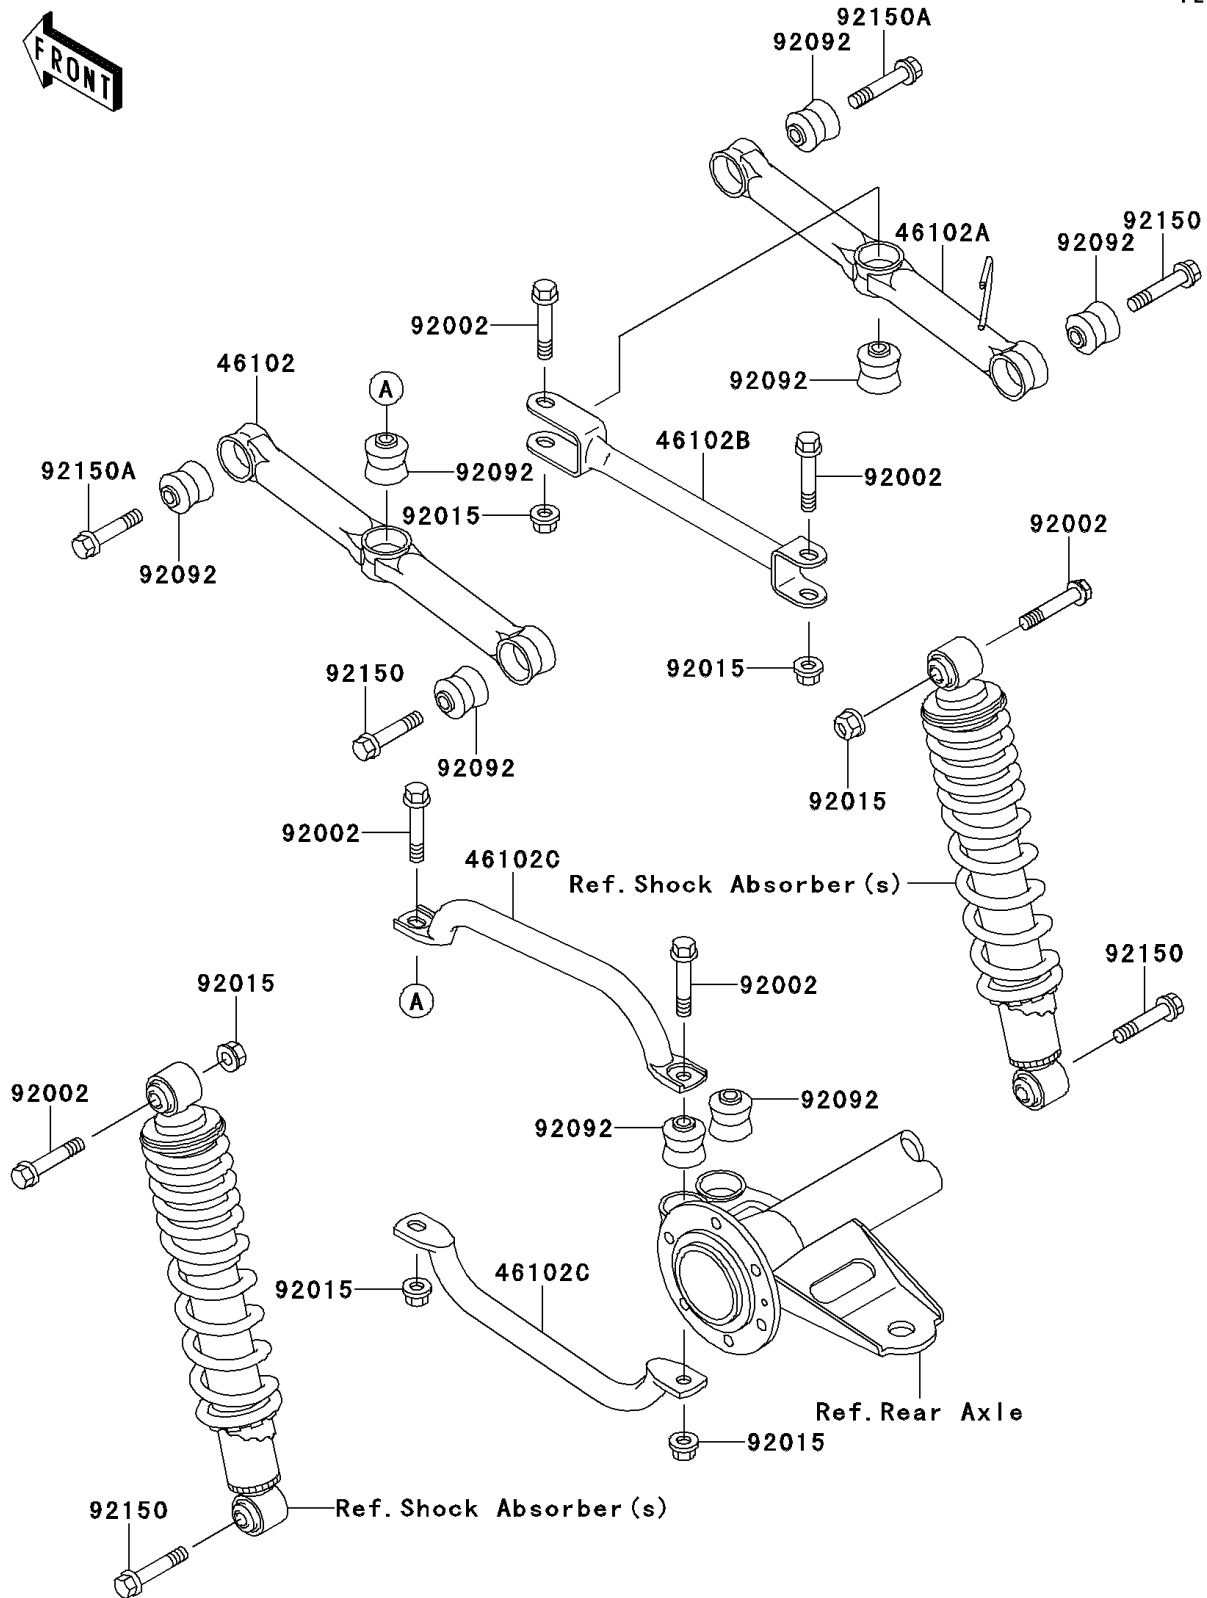

2008 Bayou® 250 PARTS DIAGRAM

Rear Suspension

F2153

2008 Bayou® 250 PARTS LIST

Rear Suspension

ITEM NAME	PART NUMBER	QUANTITY
ROD,SUSPENSION,RR,LH (Ref # 46102)	46102-1210	1
ROD,SUSPENSION,RR,RH (Ref # 46102A)	46102-1211	1
ROD,SUSPENSION,RIGHT CROSS (Ref # 46102B)	46102-1213	1
ROD,SUSPENSION,LEFT CROSS (Ref # 46102C)	46102-1330	2
BOLT,FLANGED,10X53.5 (Ref # 92002)	92002-1529	6
NUT,LOCK,10MM (Ref # 92015)	92015-1597	6
BUSHING-RUBBER (Ref # 92092)	92092-1064	8
BOLT,FLANGED,10X49 (Ref # 92150)	92150-1048	4
BOLT,FLANGED,10X52 (Ref # 92150A)	92150-1070	2