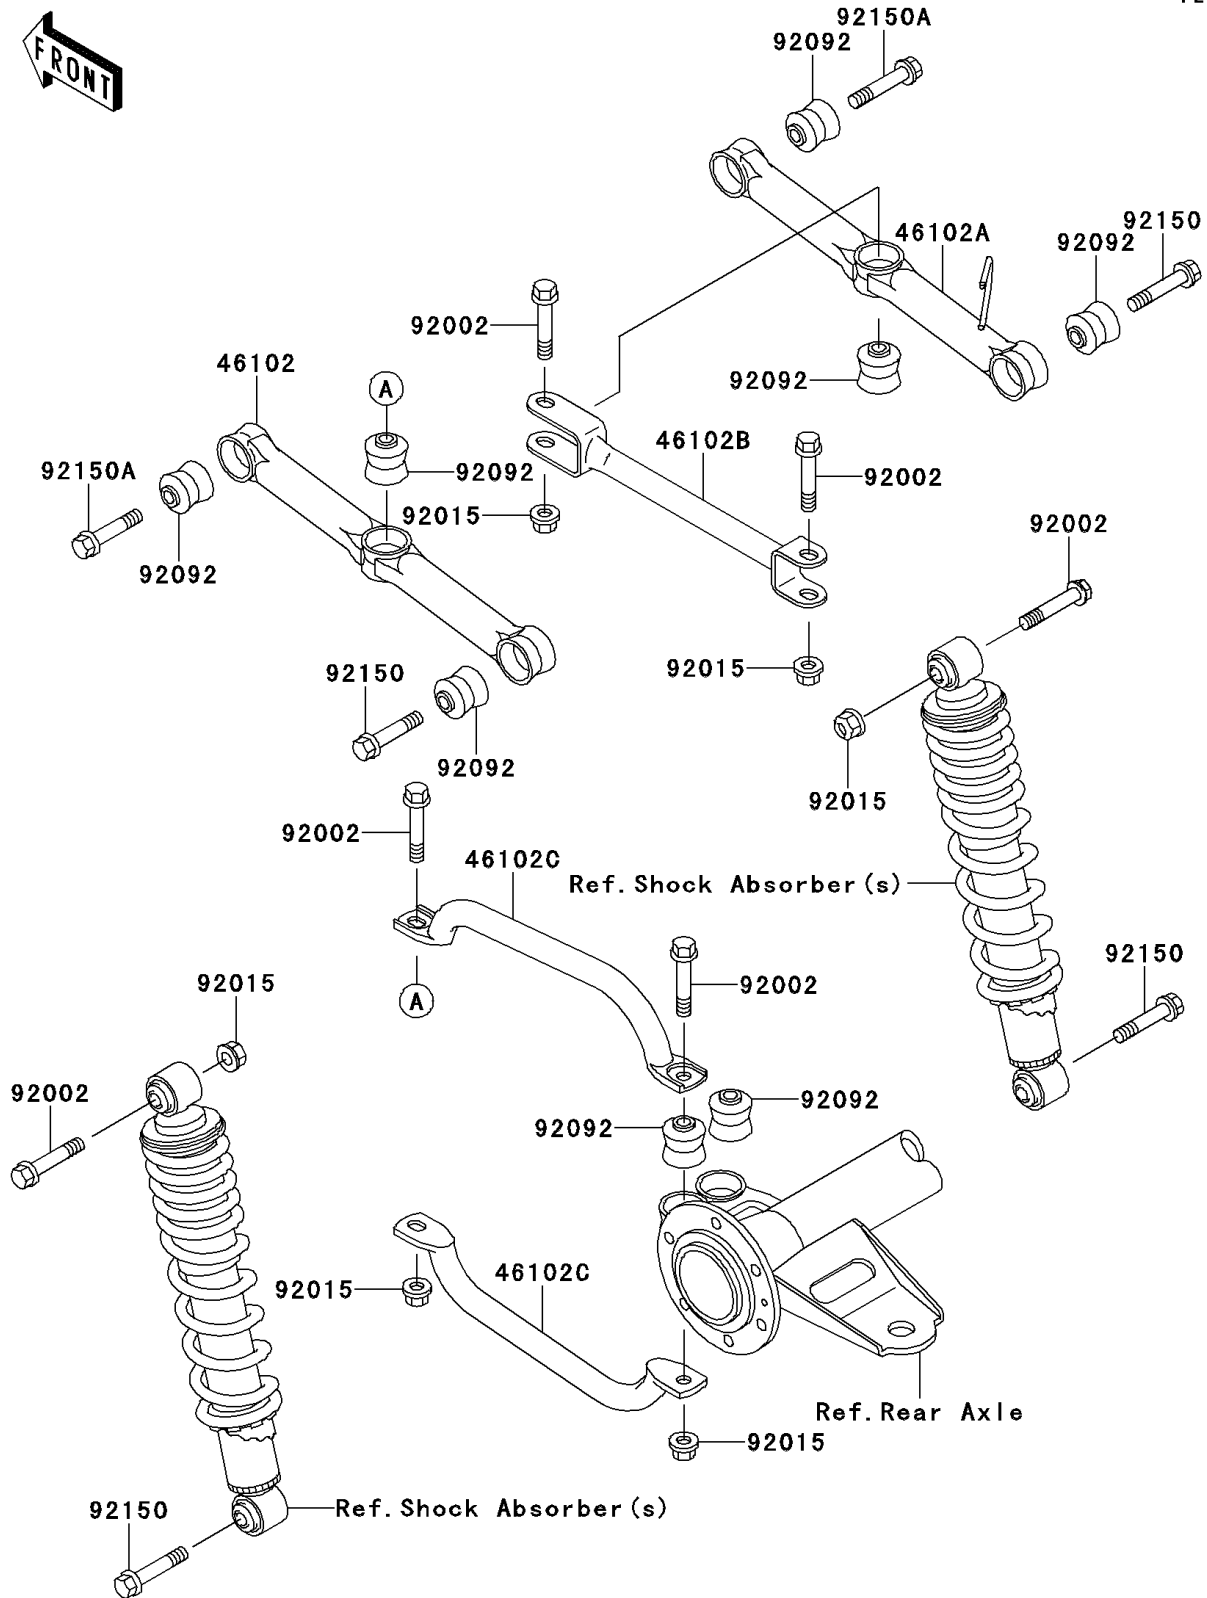

# 2009 Bayou® 250 PARTS DIAGRAM

Rear Suspension

F2153

## 2009 Bayou® 250 PARTS LIST

### Rear Suspension

ITEM NAME	PART NUMBER	QUANTITY
ROD,SUSPENSION,RR,LH (Ref # 46102)	46102-1210	1
ROD,SUSPENSION,RR,RH (Ref # 46102A)	46102-1211	1
ROD,SUSPENSION,RIGHT CROSS (Ref # 46102B)	46102-1213	1
ROD,SUSPENSION,LEFT CROSS (Ref # 46102C)	46102-1330	2
BOLT,FLANGED,10X53.5 (Ref # 92002)	92002-1529	6
NUT,LOCK,10MM (Ref # 92015)	92015-1597	6
BUSHING-RUBBER (Ref # 92092)	92092-1064	8
BOLT,FLANGED,10X49 (Ref # 92150)	92150-1048	4
BOLT,FLANGED,10X52 (Ref # 92150A)	92150-1070	2