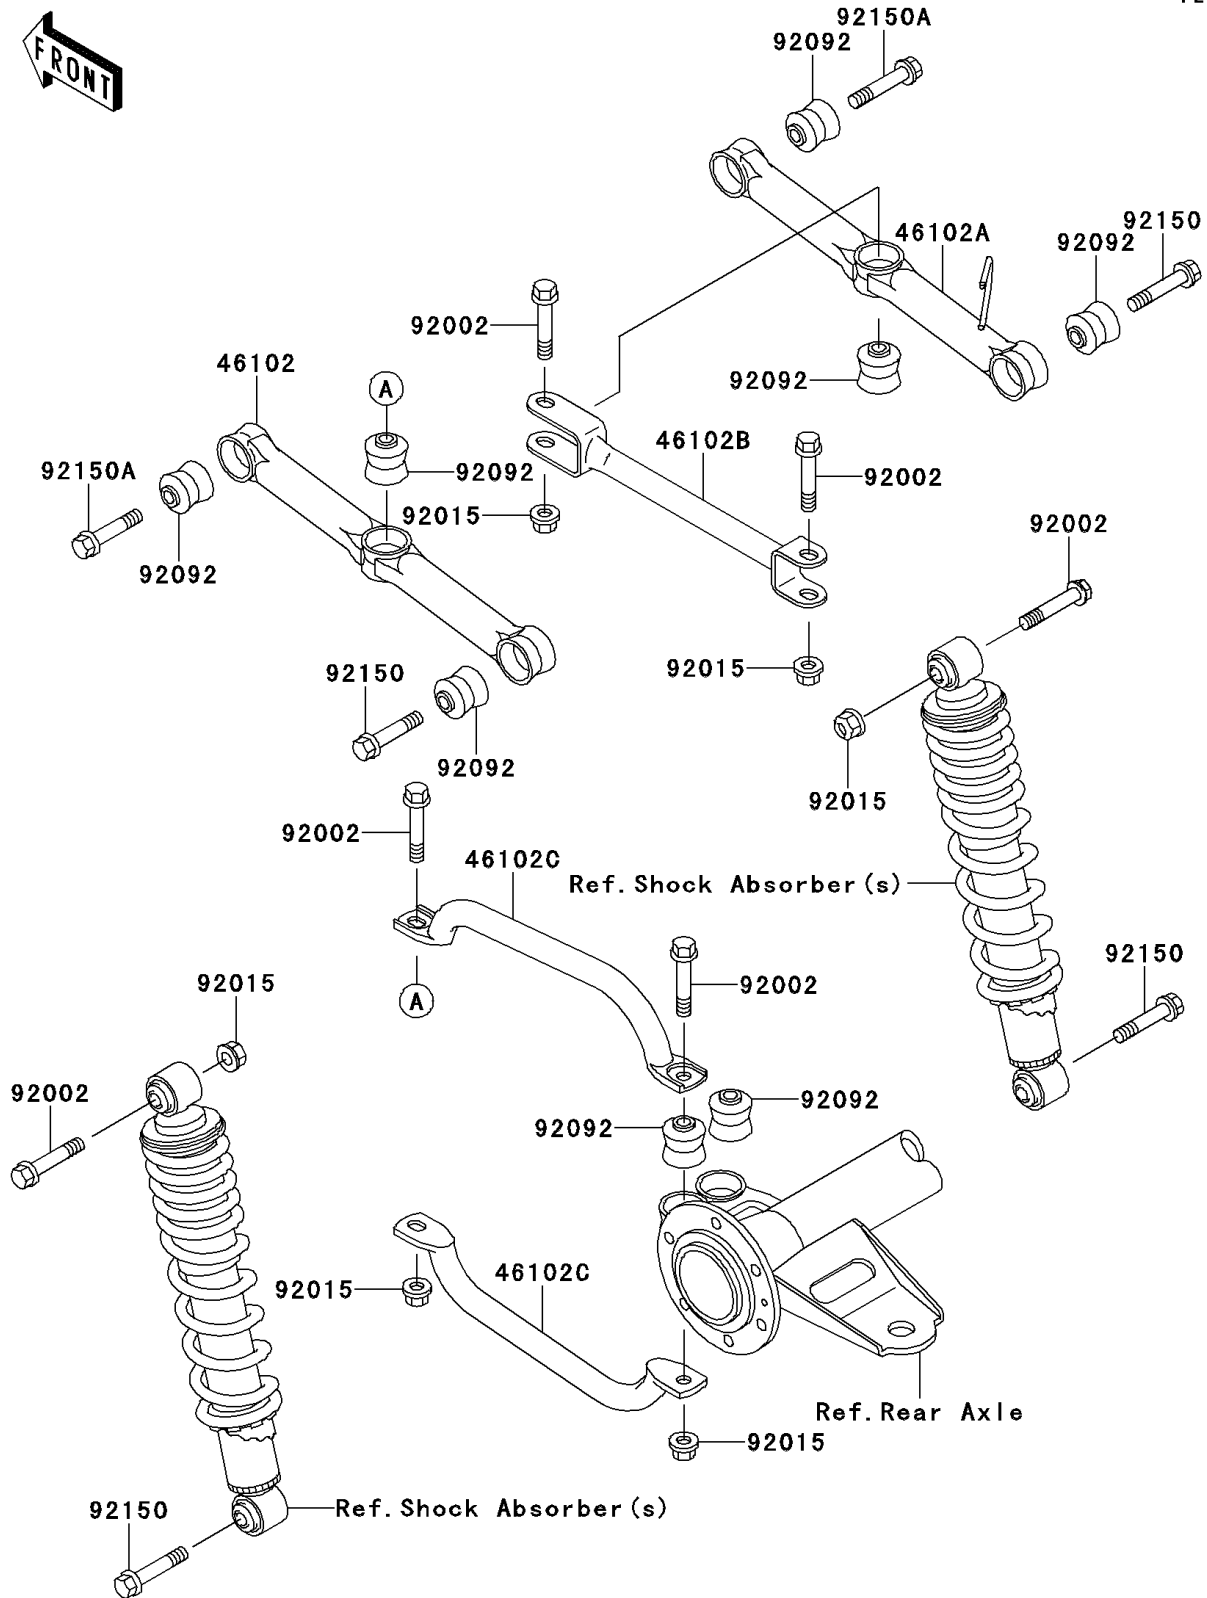

2010 Bayou® 250 PARTS DIAGRAM

Rear Suspension

F2153

2010 Bayou® 250 PARTS LIST

Rear Suspension

ITEM NAME	PART NUMBER	QUANTITY
ROD,SUSPENSION,RR,LH (Ref # 46102)	46102-1210	1
ROD,SUSPENSION,RR,RH (Ref # 46102A)	46102-1211	1
ROD,SUSPENSION,RIGHT CROSS (Ref # 46102B)	46102-1213	1
ROD,SUSPENSION,LEFT CROSS (Ref # 46102C)	46102-1330	2
BOLT,FLANGED,10X53.5 (Ref # 92002)	92002-1529	6
NUT,LOCK,10MM (Ref # 92015)	92015-1597	6
BUSHING-RUBBER (Ref # 92092)	92092-1064	8
BOLT,FLANGED,10X49 (Ref # 92150)	92150-1048	4
BOLT,FLANGED,10X52 (Ref # 92150A)	92150-1070	2