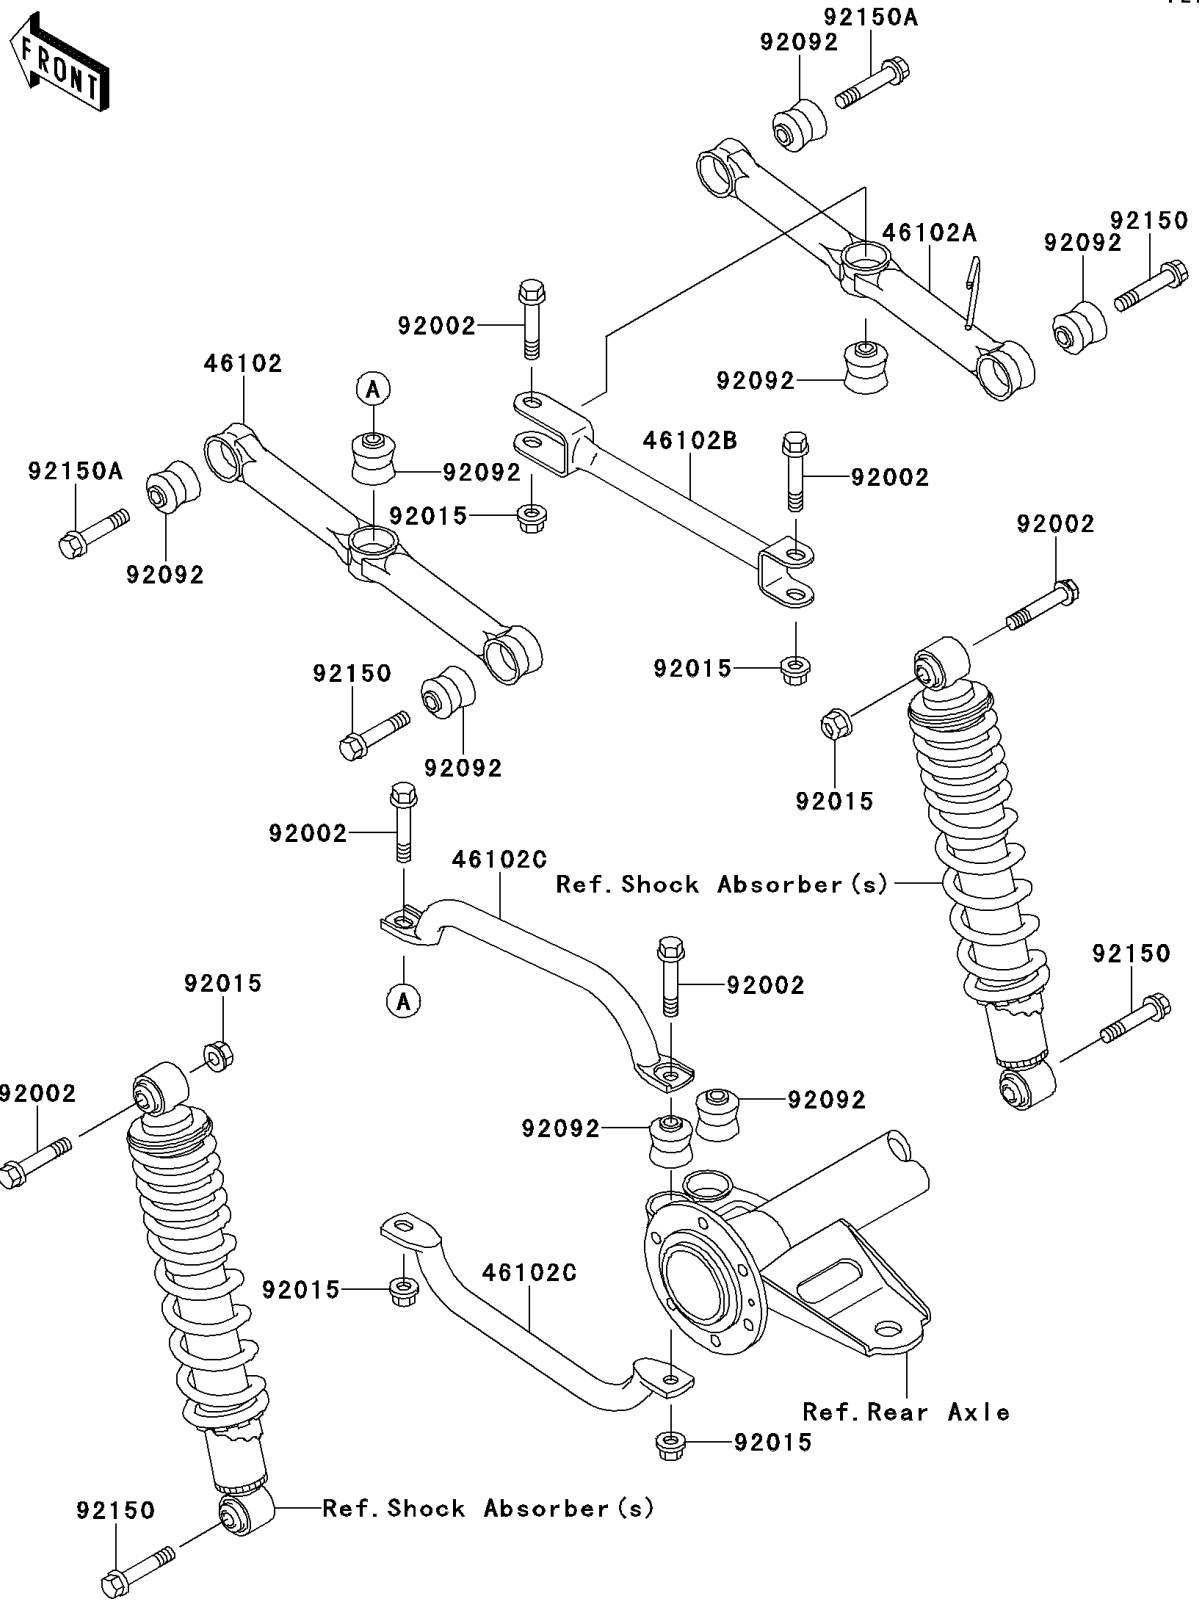

2010 Bayou® 250 PARTS DIAGRAM

Rear Suspension

F2153

2010 Bayou® 250 PARTS LIST

Rear Suspension

ITEM NAME	PART NUMBER	QUANTITY
ROD,SUSPENSION,RR,LH (Ref # 46102)	46102-1210	1
ROD,SUSPENSION,RR,RH (Ref # 46102A)	46102-1211	1
ROD,SUSPENSION,RIGHT CROSS (Ref # 46102B)	46102-1213	1
ROD,SUSPENSION,LEFT CROSS (Ref # 46102C)	46102-1330	2
BOLT,FLANGED,10X53.5 (Ref # 92002)	92002-1529	6
NUT,LOCK,10MM (Ref # 92015)	92015-1597	6
BUSHING-RUBBER (Ref # 92092)	92092-1064	8
BOLT,FLANGED,10X49 (Ref # 92150)	92150-1048	4
BOLT,FLANGED,10X52 (Ref # 92150A)	92150-1070	2