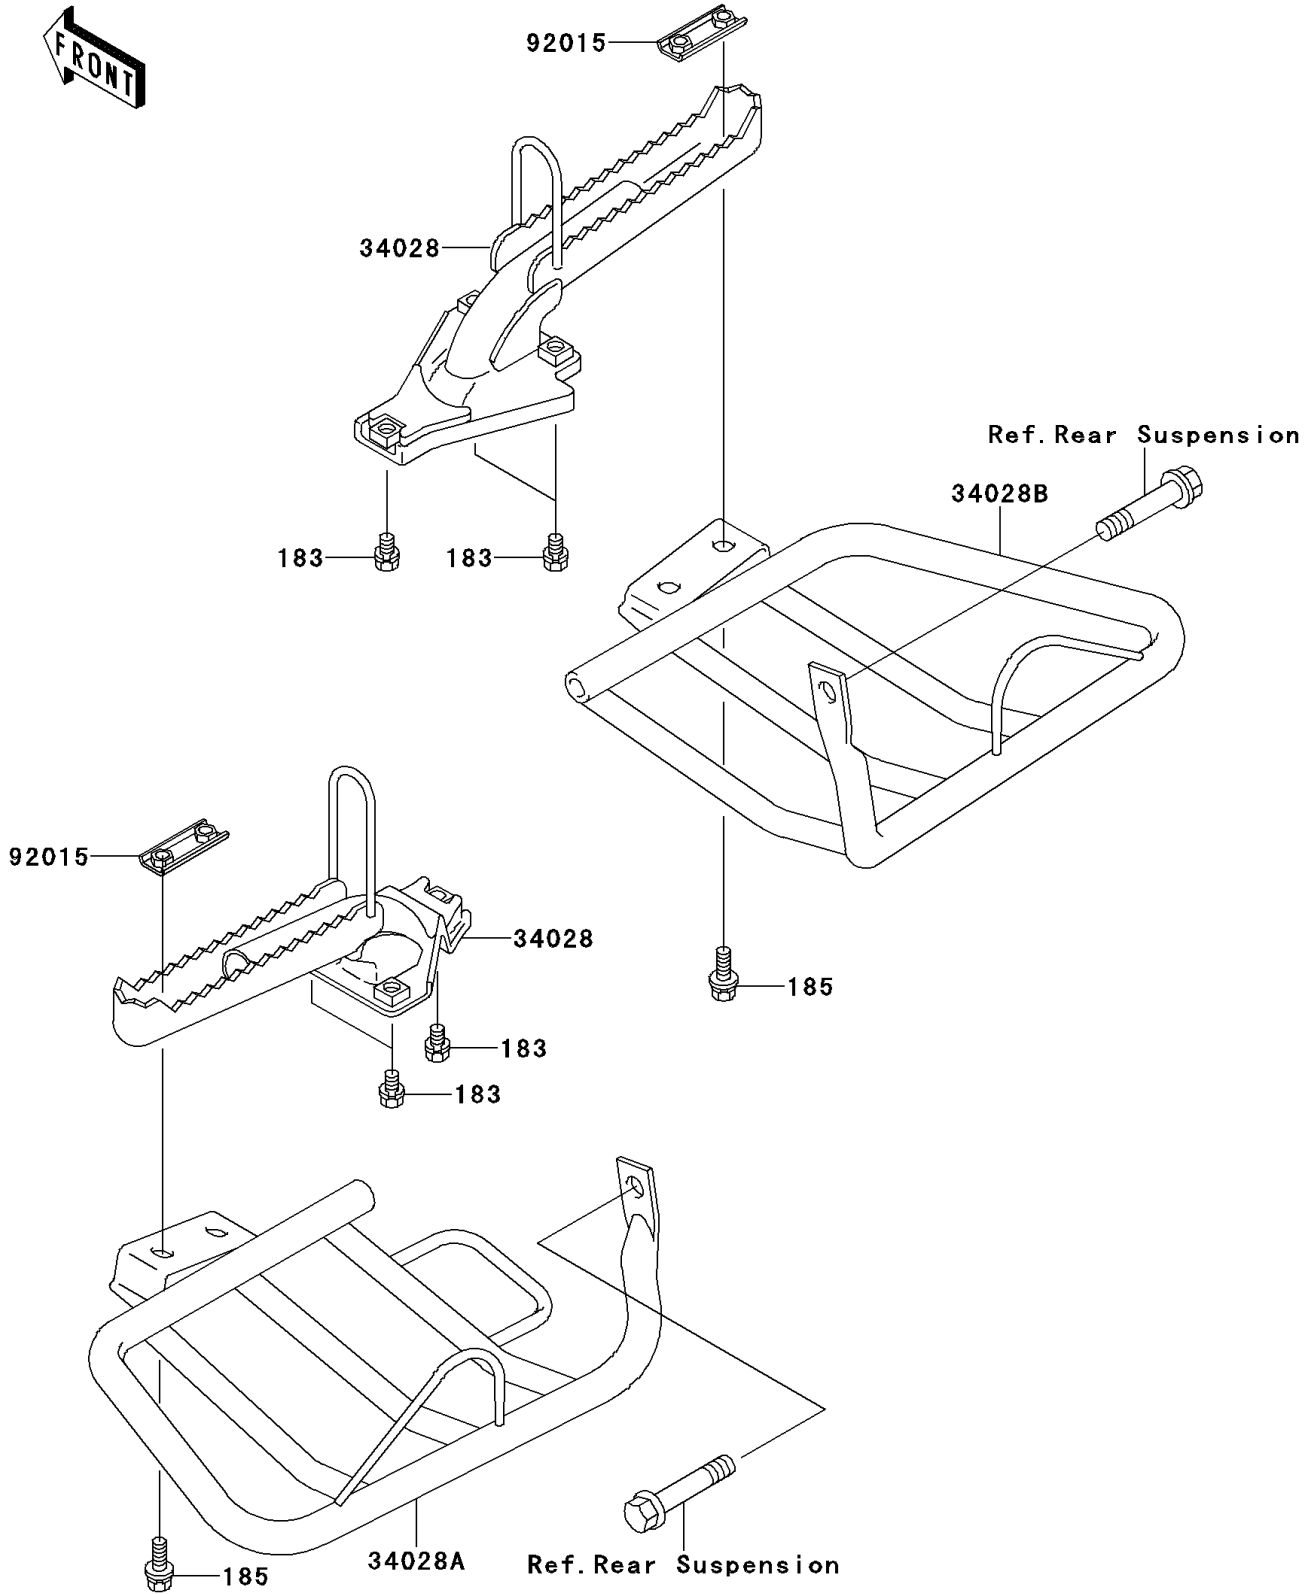

2008 Bayou® 250 PARTS DIAGRAM

Footrests

F2160

2008 Bayou® 250 PARTS LIST

Footrests

ITEM NAME	PART NUMBER	QUANTITY
BOLT-UPSET-WS-SMALL,8X18 (Ref # 183)	183BA0818	6
BOLT-UPSET-WSP-SMALL,8X20 (Ref # 185)	185BB0820	4
STEP (Ref # 34028)	34028-1227	2
STEP,FOOT BOARD,LH (Ref # 34028A)	34028-1308	1
STEP,FOOT BOARD,RH (Ref # 34028B)	34028-1309	1
NUT (Ref # 92015)	92015-1732	2