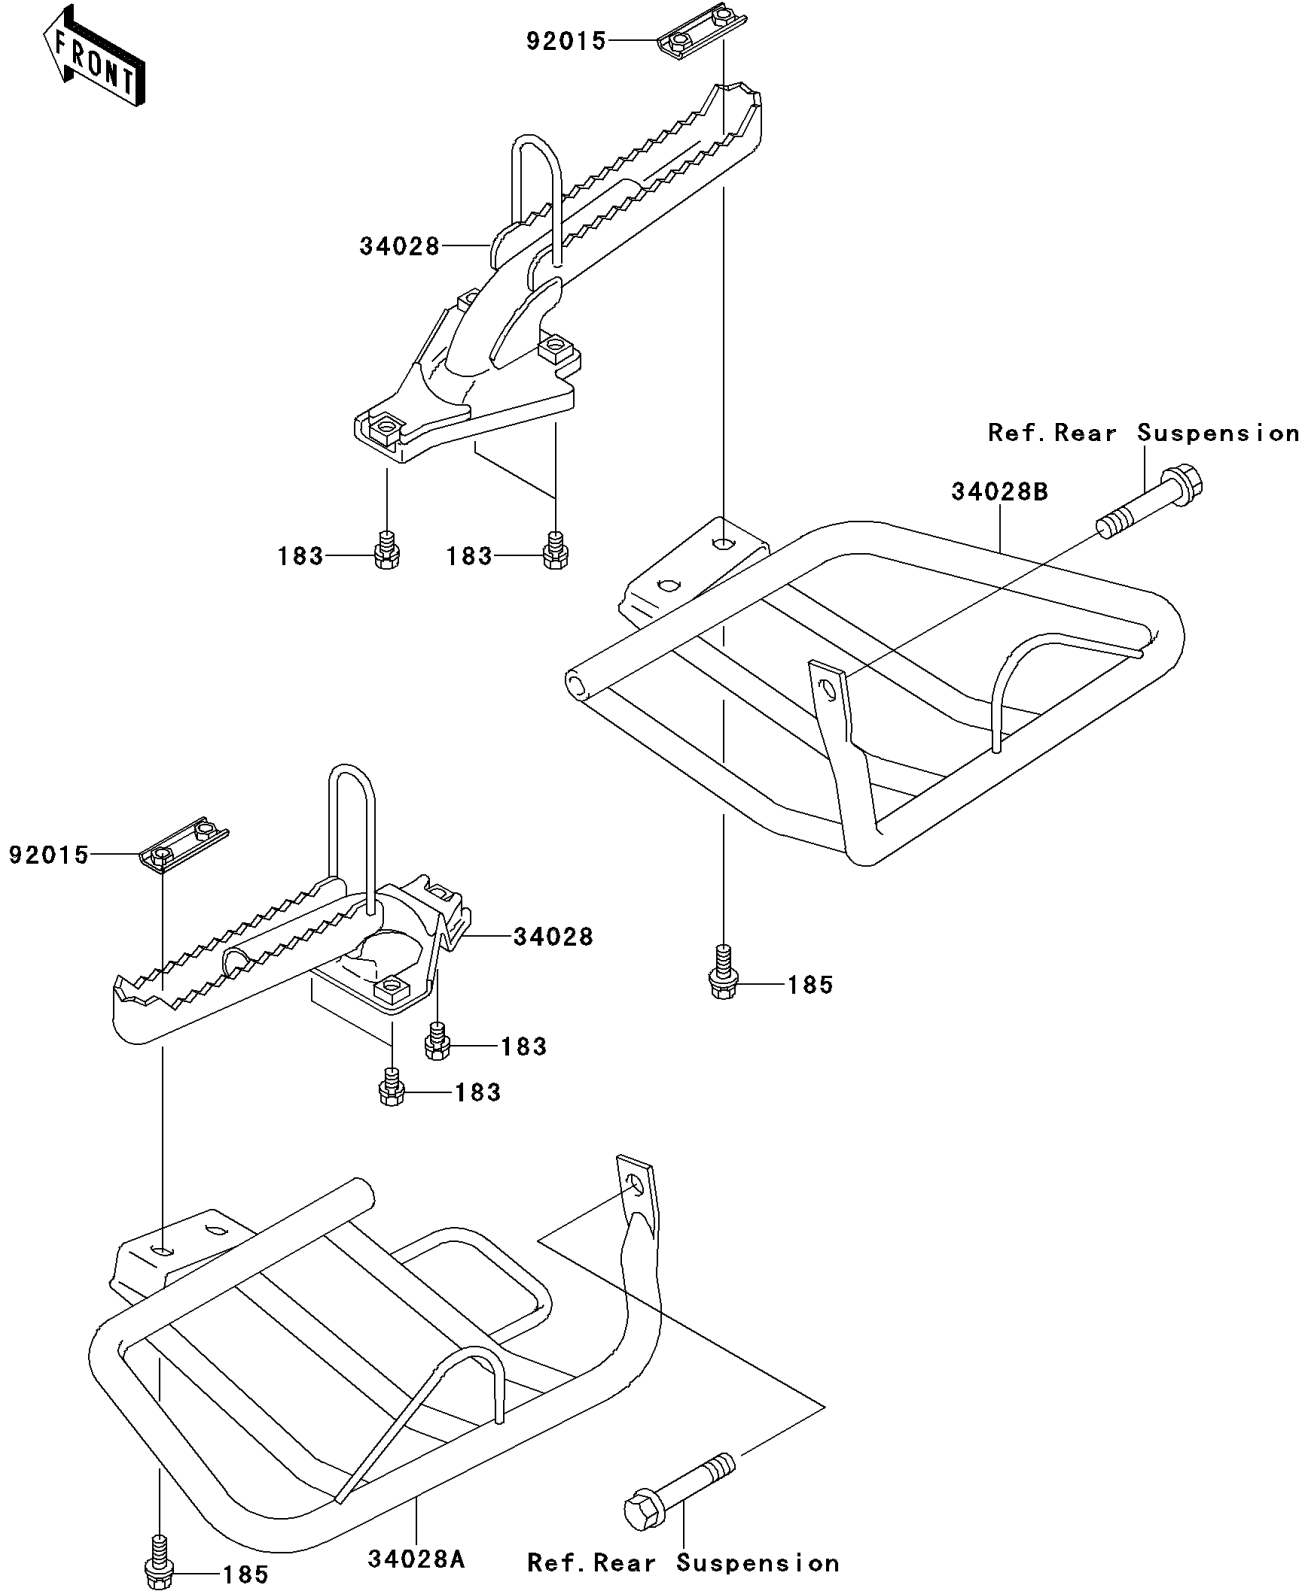

2009 Bayou® 250 PARTS DIAGRAM

Footrests

F2160

2009 Bayou[®] 250 PARTS LIST

Footrests

ITEM NAME	PART NUMBER	QUANTITY
BOLT-UPSET-WS-SMALL,8X18 (Ref # 183)	183BA0818	6
BOLT-UPSET-WSP-SMALL,8X20 (Ref # 185)	185BB0820	4
STEP (Ref # 34028)	34028-1227	2
STEP,FOOT BOARD,LH (Ref # 34028A)	34028-1308	1
STEP,FOOT BOARD,RH (Ref # 34028B)	34028-1309	1
NUT (Ref # 92015)	92015-1732	2