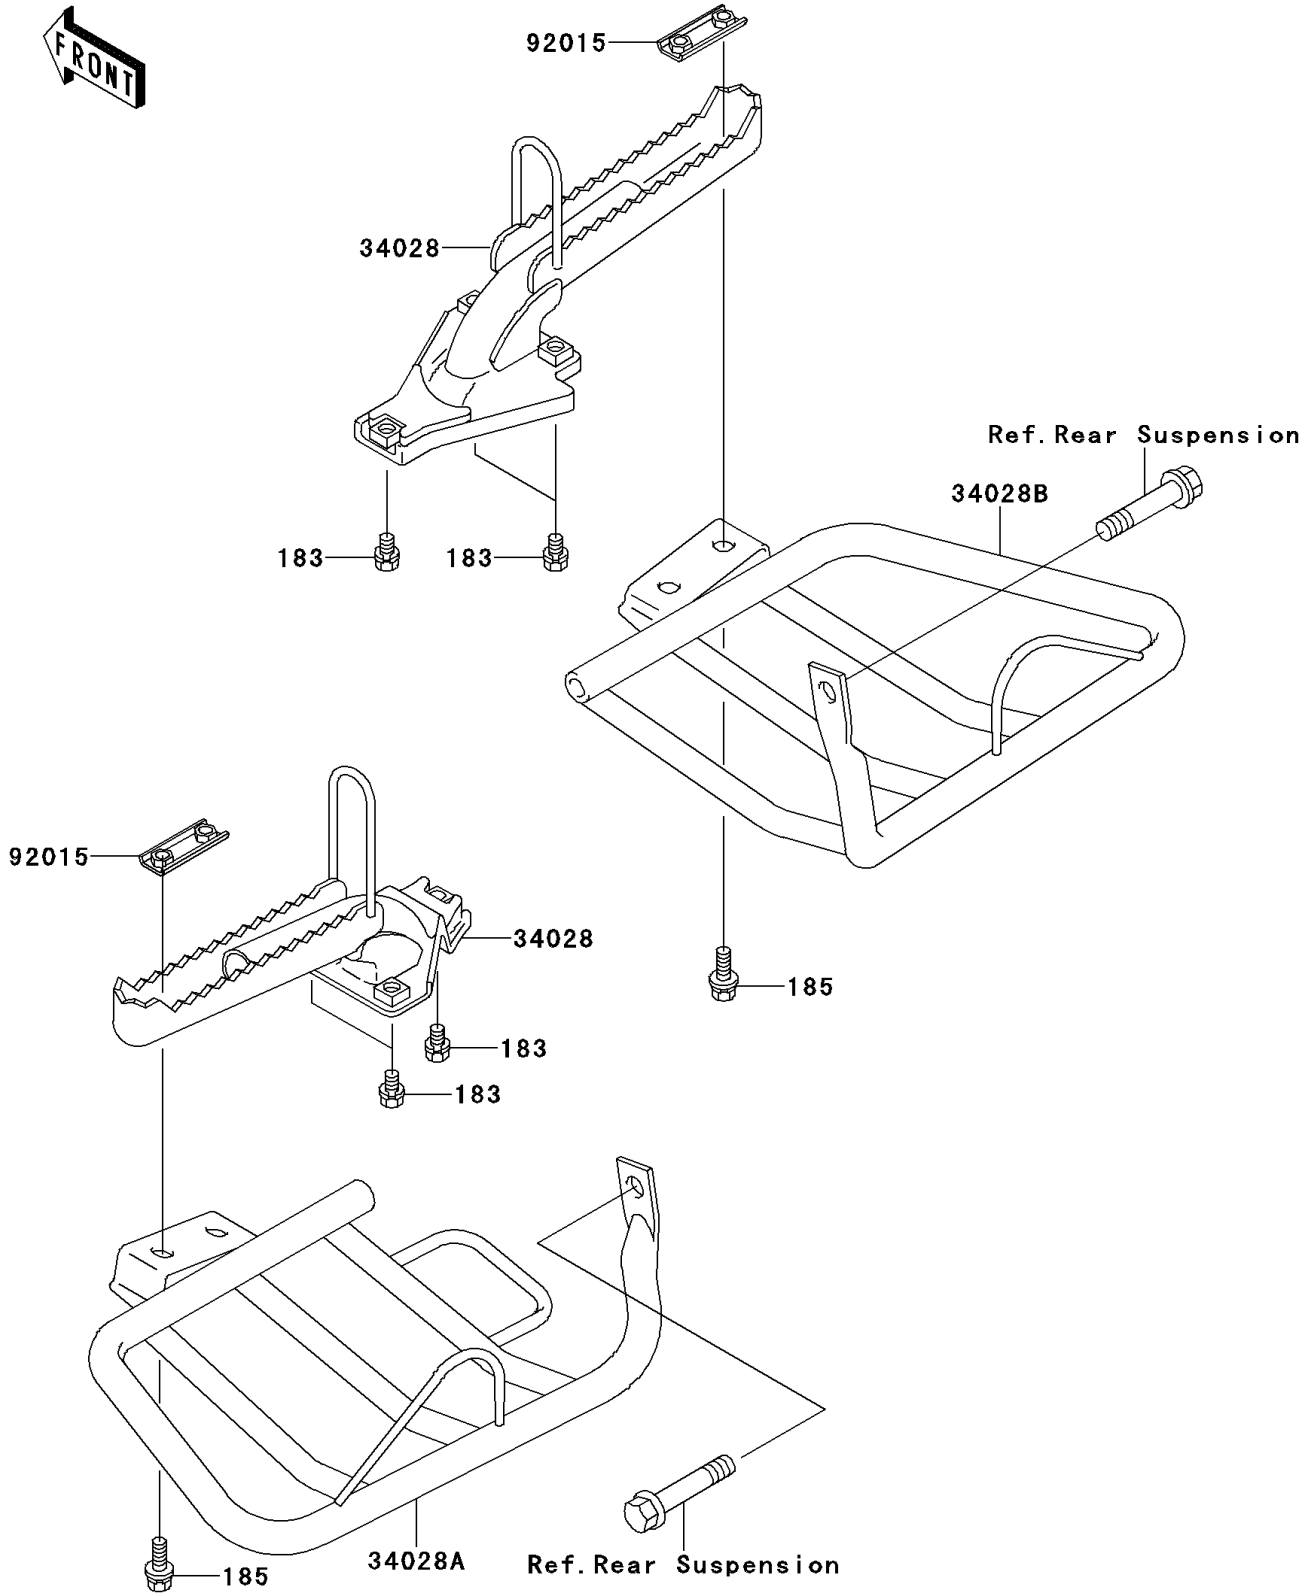

# 2010 Bayou® 250 PARTS DIAGRAM

Footrests

F2160

## 2010 Bayou® 250 PARTS LIST

### Footrests

ITEM NAME	PART NUMBER	QUANTITY
BOLT-UPSET-WS-SMALL,8X18 (Ref # 183)	183BA0818	6
BOLT-UPSET-WSP-SMALL,8X20 (Ref # 185)	185BB0820	4
STEP (Ref # 34028)	34028-1227	2
STEP,FOOT BOARD,LH (Ref # 34028A)	34028-1308	1
STEP,FOOT BOARD,RH (Ref # 34028B)	34028-1309	1
NUT (Ref # 92015)	92015-1732	2