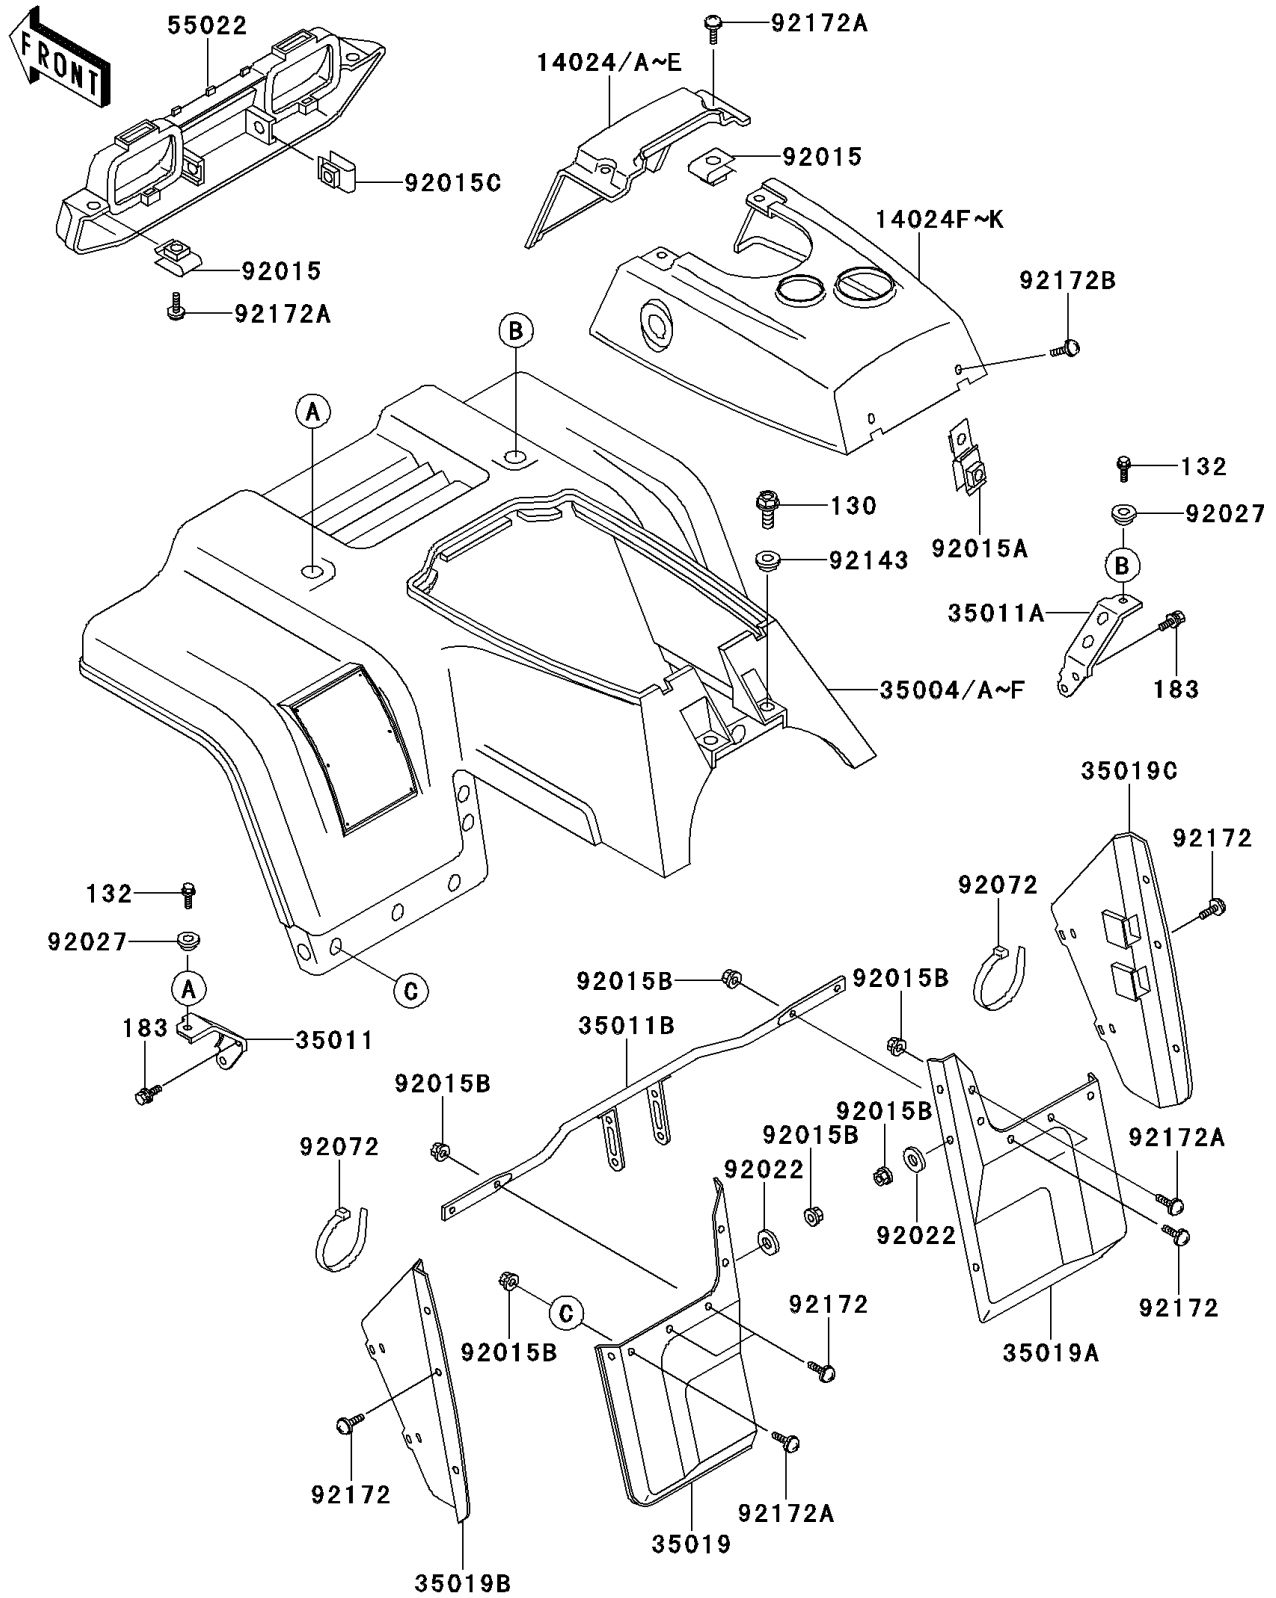

2006 Bayou 250 PARTS DIAGRAM

Front Fender(s)

F2171

2006 Bayou 250 PARTS LIST

Front Fender(s)

ITEM NAME	PART NUMBER	QUANTITY
BOLT-FLANGED,6X16 (Ref # 130)	130AB0616	2
BOLT-FLANGED-SMALL,8X20 (Ref # 132)	132BB0820	2
COVER,FRONT FENDER,FR,A.RED (Ref # 14024)	14024-1475-260	1
COVER,FRONT FENDER,FR,H.GREEN (Ref # 14024B)	14024-1475-6A	1
COVER,FRONT FENDER,RR,A.RED (Ref # 14024F)	14024-1476-260	1
COVER,FRONT FENDER,RR,H.GREEN (Ref # 14024H)	14024-1476-6A	1
FENDER-FRONT,A.RED (Ref # 35004B)	35004-1380-260	1
FENDER-FRONT,H.GREEN (Ref # 35004D)	35004-1380-6A	1
STAY,FRONT FENDER,LH (Ref # 35011)	35011-1361	1
STAY,FRONT FENDER,RH (Ref # 35011A)	35011-1362	1
STAY,FRONT FLAP (Ref # 35011B)	35011-1368	1
FLAP,FR,LH (Ref # 35019)	35019-1195	1
FLAP,FR,RH (Ref # 35019A)	35019-1196	1
FLAP,FR,INSIDE,LH (Ref # 35019B)	35019-1197	1
FLAP,FR,INSIDE,RH (Ref # 35019C)	35019-1198	1
COVER-HEAD LAMP,BLACK (Ref # 55022)	55022-1060-6D	1
NUT,6MM (Ref # 92015)	92015-1094	4
NUT,PLATE (Ref # 92015A)	92015-1667	2
NUT,LOCK,FLANGED,6MM (Ref # 92015B)	92015-1675	18
NUT,CLIP,8MM (Ref # 92015C)	92015-1691	2
WASHER,6.5X20X1.6 (Ref # 92022)	92022-1804	6
COLLAR (Ref # 92027)	92027-1908	2
BAND,L=188 (Ref # 92072)	92072-1239	4
COLLAR,L=6.5 (Ref # 92143)	92143-1025	2
SCREW,6X18 (Ref # 92172)	92172-0002	10
SCREW,6X14 (Ref # 92172A)	92172-0004	12
SCREW,6X10 (Ref # 92172B)	92172-0005	2
BOLT-UPSET-WS-SMALL,8X14 (Ref # 183)	183BB0814	2