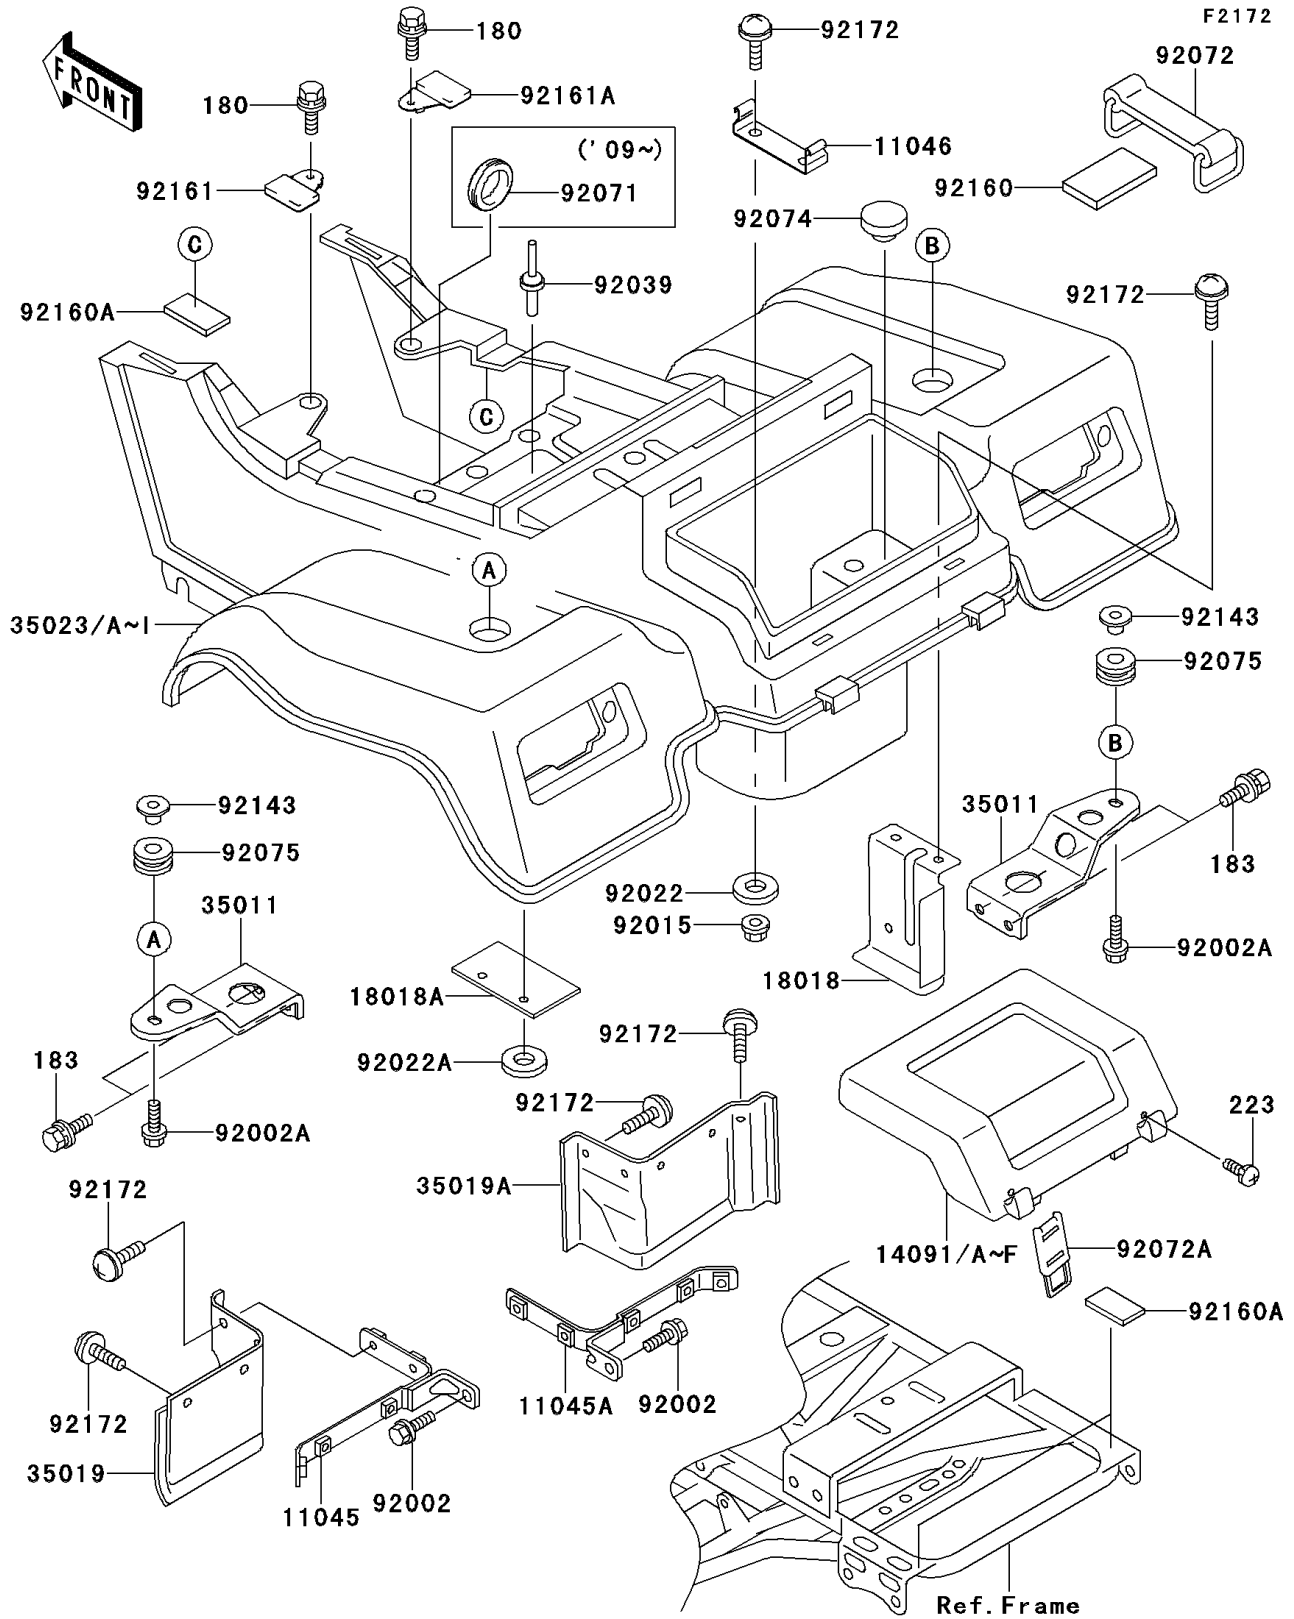

2007 Bayou 250 PARTS DIAGRAM

Rear Fender(s)

2007 Bayou 250 PARTS LIST

Rear Fender(s)

ITEM NAME	PART NUMBER	QUANTITY
BRACKET,REAR FLAP,LH (Ref # 11045)	11045-1731	1
BRACKET,REAR FLAP,RH (Ref # 11045A)	11045-1732	1
BRACKET,TOOL BAND (Ref # 11046)	11046-1451	1
COVER,REAR FENDER,A.RED (Ref # 14091B)	14091-1258-260	1
COVER,REAR FENDER,W.GREEN (Ref # 14091C)	14091-1258-286	1
COVER,REAR FENDER,P.WHITE (Ref # 14091F)	14091-1258-6F	1
PLATE-HEAT GUARD (Ref # 18018)	18018-1075	1
PLATE-HEAT GUARD (Ref # 18018A)	18018-1079	1
STAY,REAR FENDER (Ref # 35011)	35011-1363	2
FLAP,RR,LH (Ref # 35019)	35019-1253	1
FLAP,RR,RH (Ref # 35019A)	35019-1254	1
FENDER-REAR,A.RED (Ref # 35023E)	35023-1594-260	1
FENDER-REAR,W.GREEN (Ref # 35023F)	35023-1594-286	1
FENDER-REAR,P.WHITE (Ref # 35023I)	35023-1594-6F	1
BOLT,6X14 (Ref # 92002)	92002-1351	2
BOLT,8X25 (Ref # 92002A)	92002-1591	2
NUT,FLANGED,6MM,BLACK (Ref # 92015)	92015-1233	2
WASHER,6.5X20X1.6 (Ref # 92022)	92022-1804	2
WASHER (Ref # 92022A)	92022-4017	2
RIVET,POP (Ref # 92039)	92039-4006	2
BAND (Ref # 92072)	92072-1085	1
BAND (Ref # 92072A)	92072-1227	2
PLUG,11X3.2 (Ref # 92074)	92074-038	1
DAMPER (Ref # 92075)	92075-1898	2
COLLAR,MUFFLER FITTING (Ref # 92143)	92143-1069	2
DAMPER,TOOL KIT (Ref # 92160)	92160-1076	1
DAMPER (Ref # 92160A)	92160-1102	4
DAMPER,RR FENDER,LH (Ref # 92161)	92161-1308	1
BOLT-UPSET-WS,6X18 (Ref # 180)	180AA0618	2

2007 Bayou 250 PARTS LIST

Rear Fender(s)

ITEM NAME	PART NUMBER	QUANTITY
BOLT-UPSET-WS-SMALL,8X14 (Ref # 183)	183BB0814	4
SCREW-PAN-WS-CROS,4X6 (Ref # 223)	223AB0406	2
DAMPER,RR FENDER,RH (Ref # 92161A)	92161-1309	1
SCREW,6X14 (Ref # 92172)	92172-0004	14