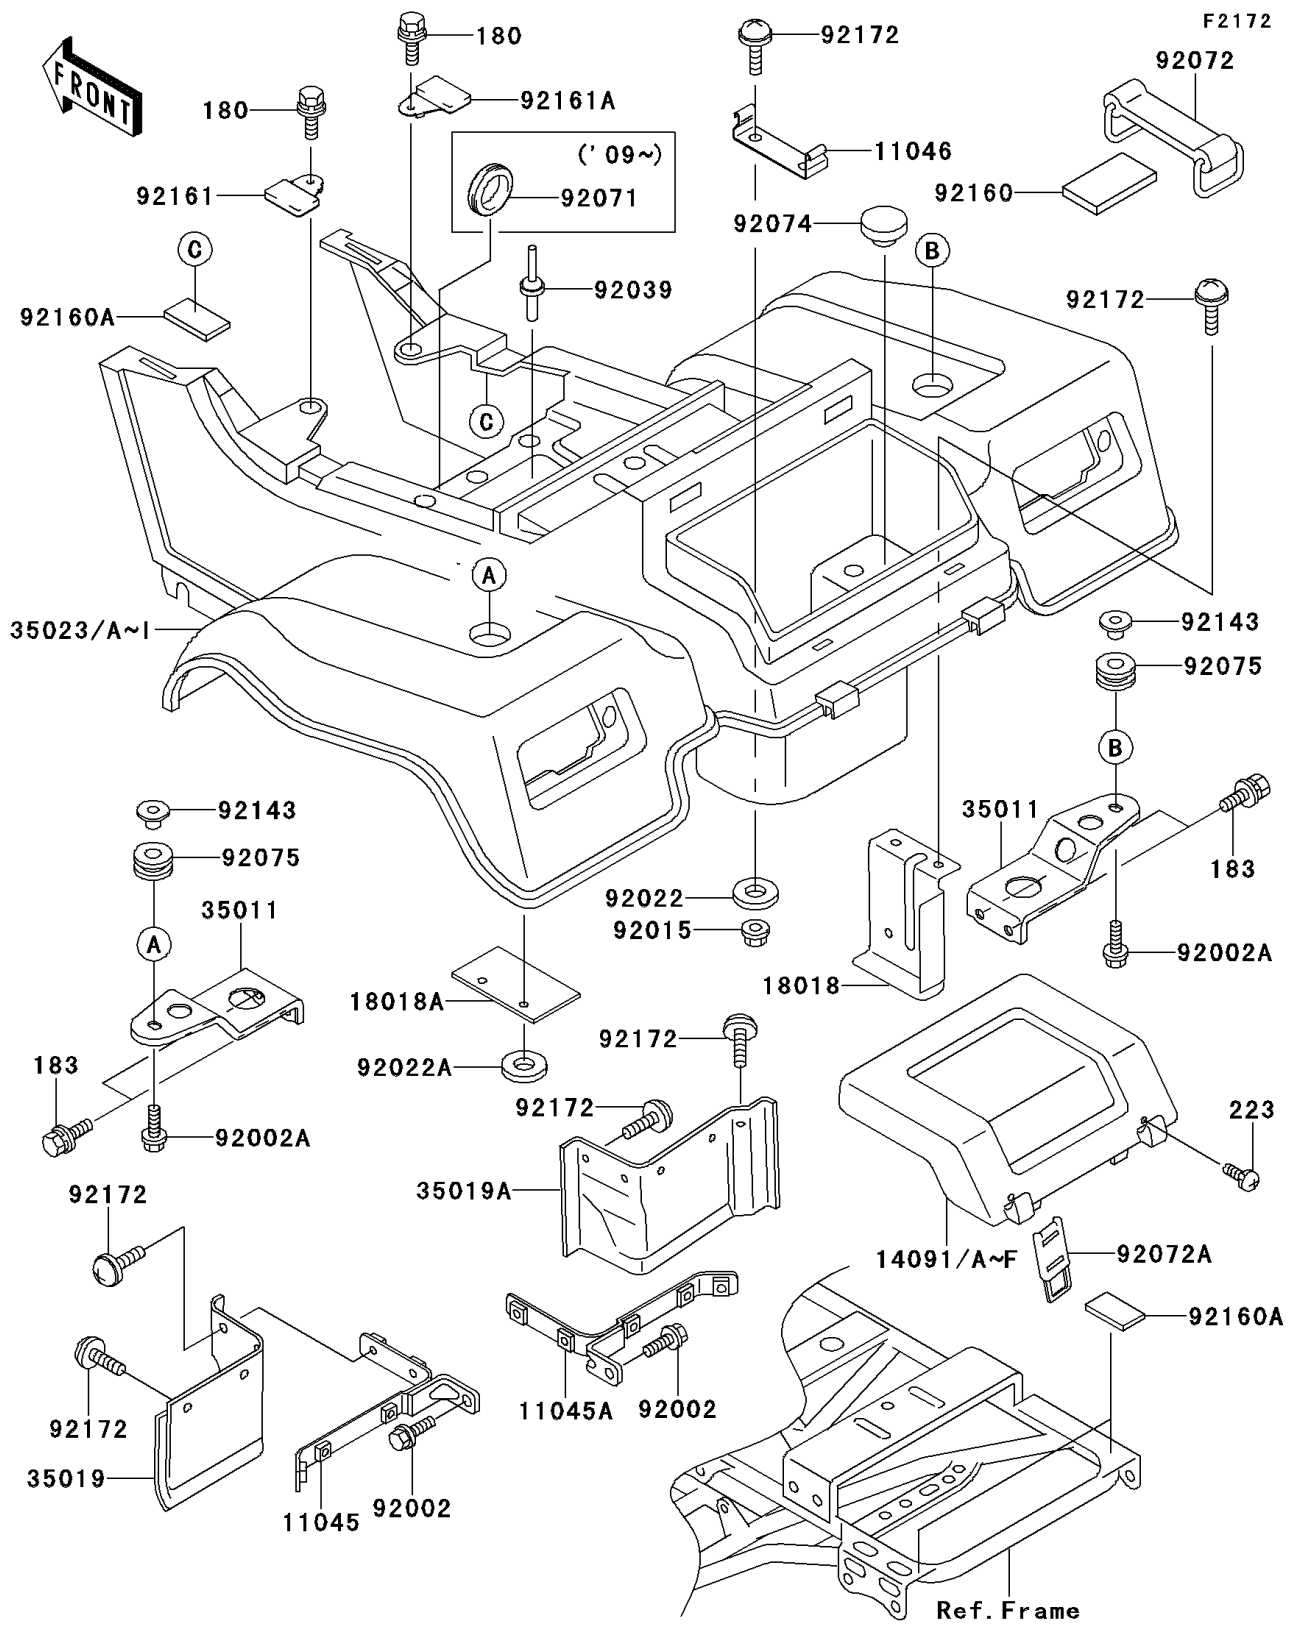

2010 Bayou® 250 PARTS DIAGRAM

Rear Fender(s)

2010 Bayou® 250 PARTS LIST

Rear Fender(s)

ITEM NAME	PART NUMBER	QUANTITY
BRACKET,REAR FLAP,LH (Ref # 11045)	11045-1731	1
BRACKET,REAR FLAP,RH (Ref # 11045A)	11045-1732	1
BRACKET,TOOL BAND (Ref # 11046)	11046-1451	1
COVER,REAR FENDER,D.R.RED (Ref # 14091)	14091-1258-16L	1
COVER,REAR FENDER,S.BLUE (Ref # 14091A)	14091-1258-16V	1
PLATE-HEAT GUARD (Ref # 18018)	18018-1075	1
PLATE-HEAT GUARD (Ref # 18018A)	18018-1079	1
STAY,REAR FENDER (Ref # 35011)	35011-1363	2
FLAP,RR,LH (Ref # 35019)	35019-1253	1
FLAP,RR,RH (Ref # 35019A)	35019-1254	1
FENDER-REAR,D.R.RED (Ref # 35023)	35023-0133-16L	1
FENDER-REAR,S.BLUE (Ref # 35023A)	35023-0133-16V	1
BOLT,6X14 (Ref # 92002)	92002-1351	2
BOLT,8X25 (Ref # 92002A)	92002-1591	2
NUT,FLANGED,6MM,BLACK (Ref # 92015)	92015-1233	2
WASHER,6.5X20X1.6 (Ref # 92022)	92022-1804	2
WASHER (Ref # 92022A)	92022-4017	2
RIVET,POP (Ref # 92039)	92039-4006	2
GROMMET (Ref # 92071)	92071-1237	1
BAND (Ref # 92072)	92072-1085	1
BAND (Ref # 92072A)	92072-1227	2
PLUG,11X3.2 (Ref # 92074)	92074-038	1
DAMPER (Ref # 92075)	92075-1898	2
COLLAR,MUFFLER FITTING (Ref # 92143)	92143-1069	2
DAMPER,TOOL KIT (Ref # 92160)	92160-1076	1
DAMPER (Ref # 92160A)	92160-1102	4
DAMPER,RR FENDER,LH (Ref # 92161)	92161-1308	1
BOLT-UPSET-WS,6X18 (Ref # 180)	180AA0618	2
BOLT-UPSET-WS-SMALL,8X14 (Ref # 183)	183BB0814	4

2010 Bayou® 250 PARTS LIST

Rear Fender(s)

ITEM NAME	PART NUMBER	QUANTITY
SCREW-PAN-WS-CROS,4X6 (Ref # 223)	223AB0406	2
DAMPER,RR FENDER,RH (Ref # 92161A)	92161-1309	1
SCREW,6X14 (Ref # 92172)	92172-0004	14