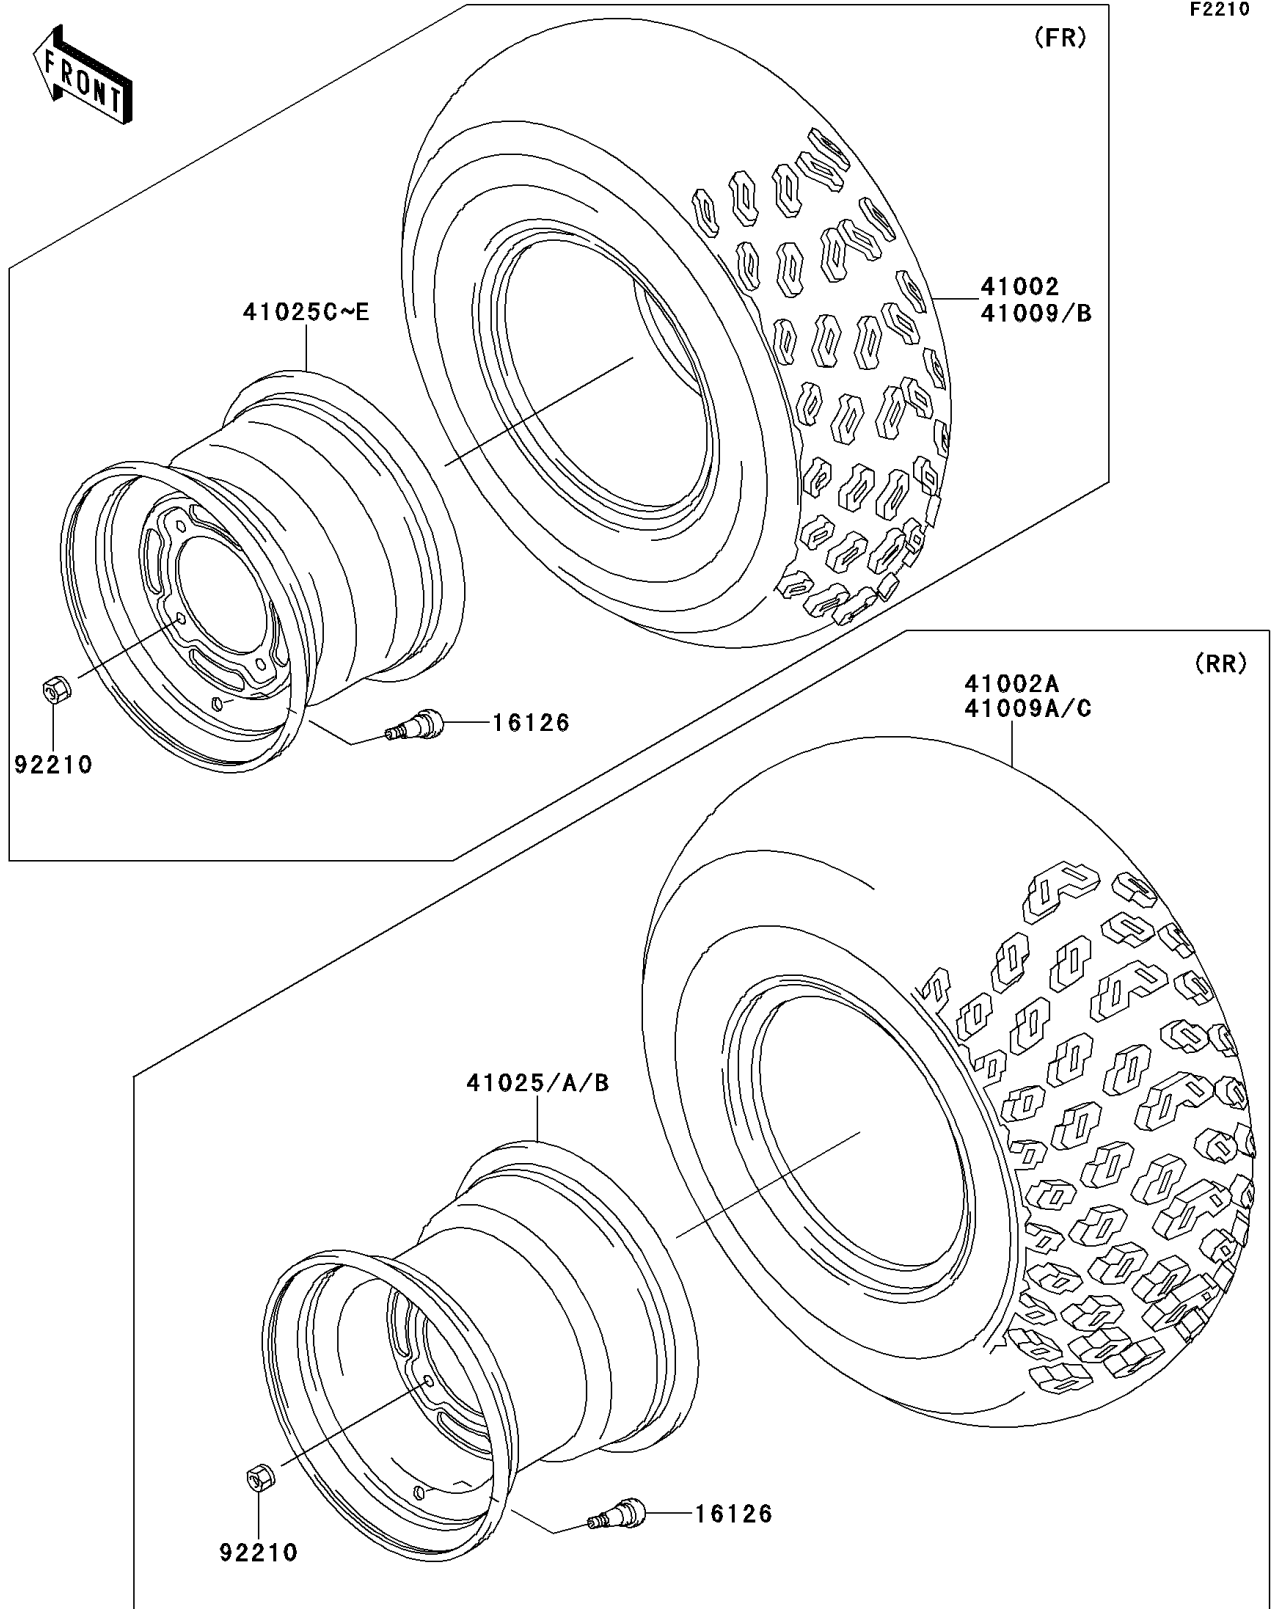

2006 Bayou 250 PARTS DIAGRAM

Wheels/Tires

2006 Bayou 250 PARTS LIST

Wheels/Tires

ITEM NAME	PART NUMBER	QUANTITY
VALVE (Ref # 16126)	16126-4001	4
TIRE,FR,AT21X8-9,KT856(D) (Ref # 41002)	41002-1650	2
TIRE,RR,AT22X10-10,KT857(D) (Ref # 41002A)	41002-1651	2
RIM,RR,10X8.5,SILVER NO.40 (Ref # 41025B)	41025-1339-5A	2
RIM,FR,9X6.0,SILVER NO.40 (Ref # 41025E)	41025-1340-5A	2
NUT,LOCK,10MM (Ref # 92210)	92210-1204	16