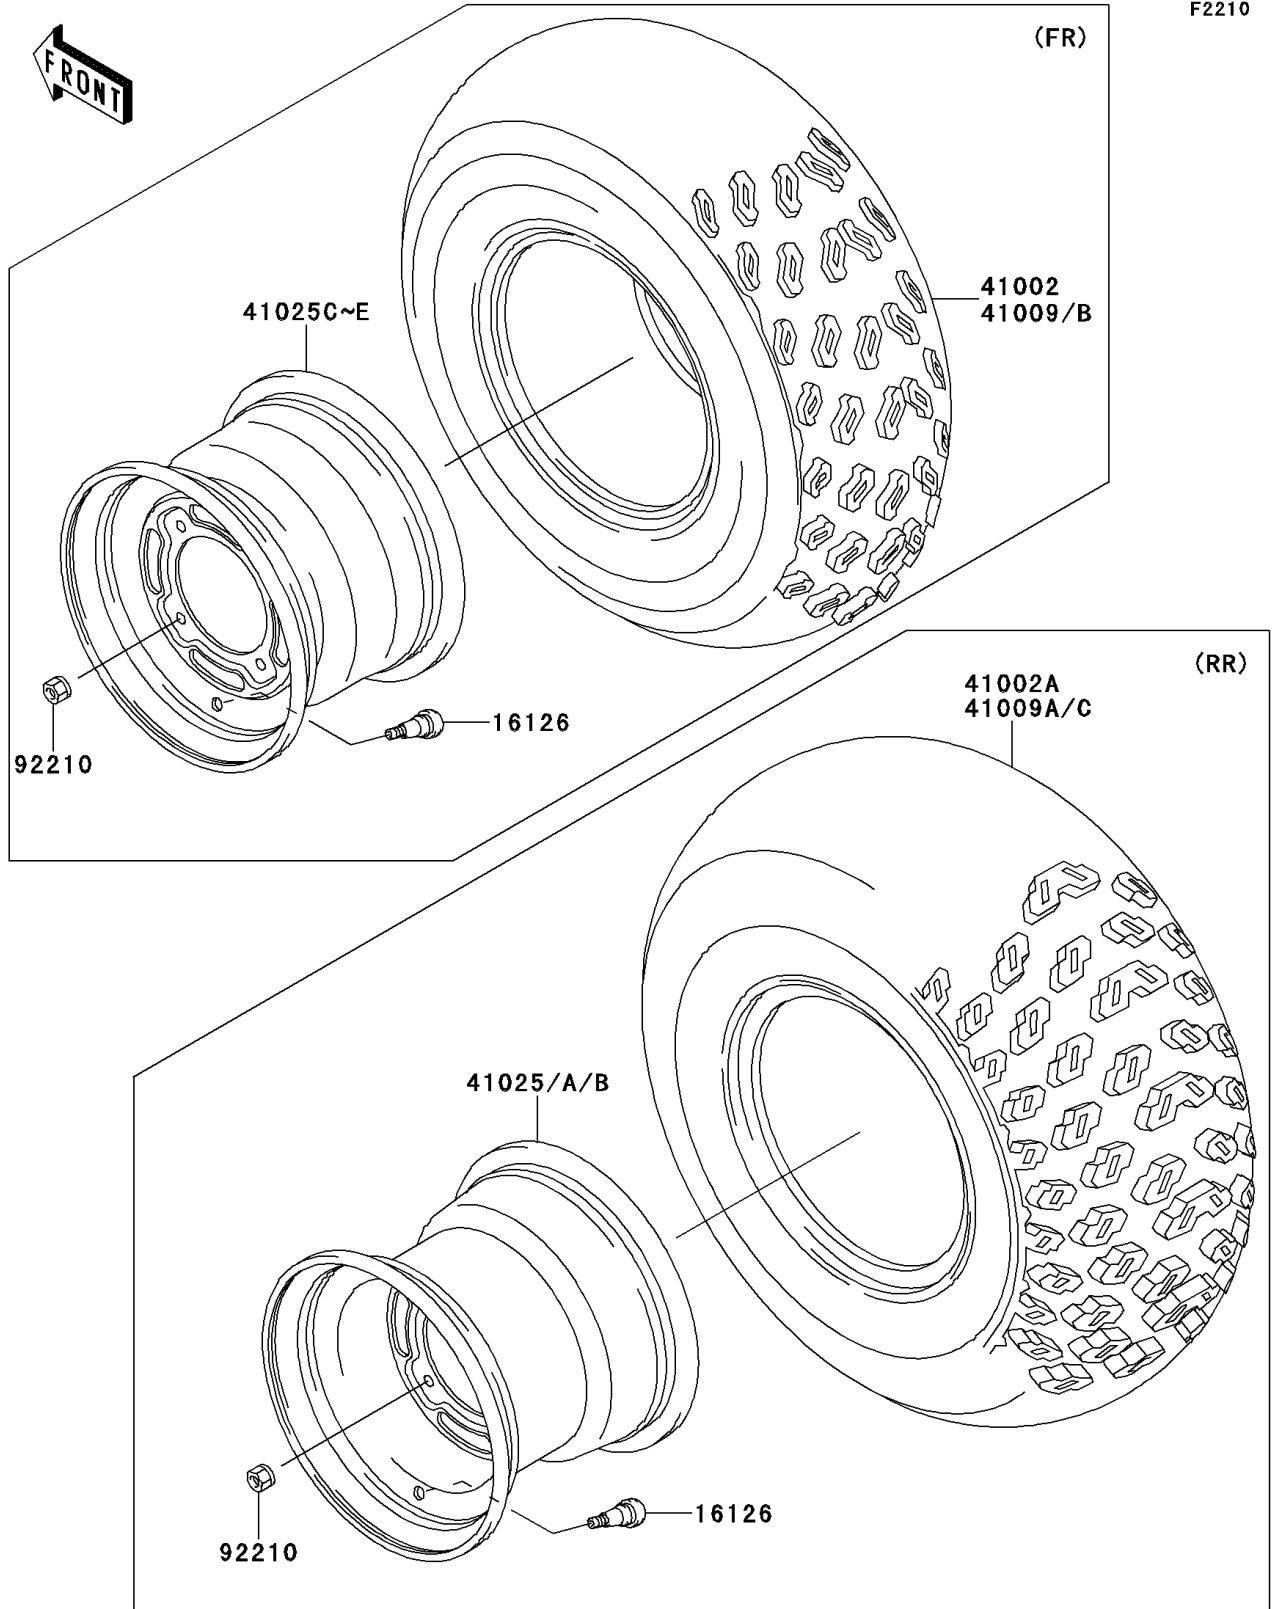

2007 Bayou 250 PARTS DIAGRAM

Wheels/Tires

2007 Bayou 250 PARTS LIST

Wheels/Tires

ITEM NAME	PART NUMBER	QUANTITY
VALVE (Ref # 16126)	16126-4001	4
TIRE,FR,AT21X8-9,KT856(D) (Ref # 41002)	41002-1650	2
TIRE,RR,AT22X10-10,KT857(D) (Ref # 41002A)	41002-1651	2
RIM,RR,10X8.5,M.GRAYSTONE (Ref # 41025)	41025-1339-379	2
RIM,FR,9X6.0,M.GRAYSTONE (Ref # 41025C)	41025-1340-379	2
NUT,LOCK,10MM (Ref # 92210)	92210-1204	16