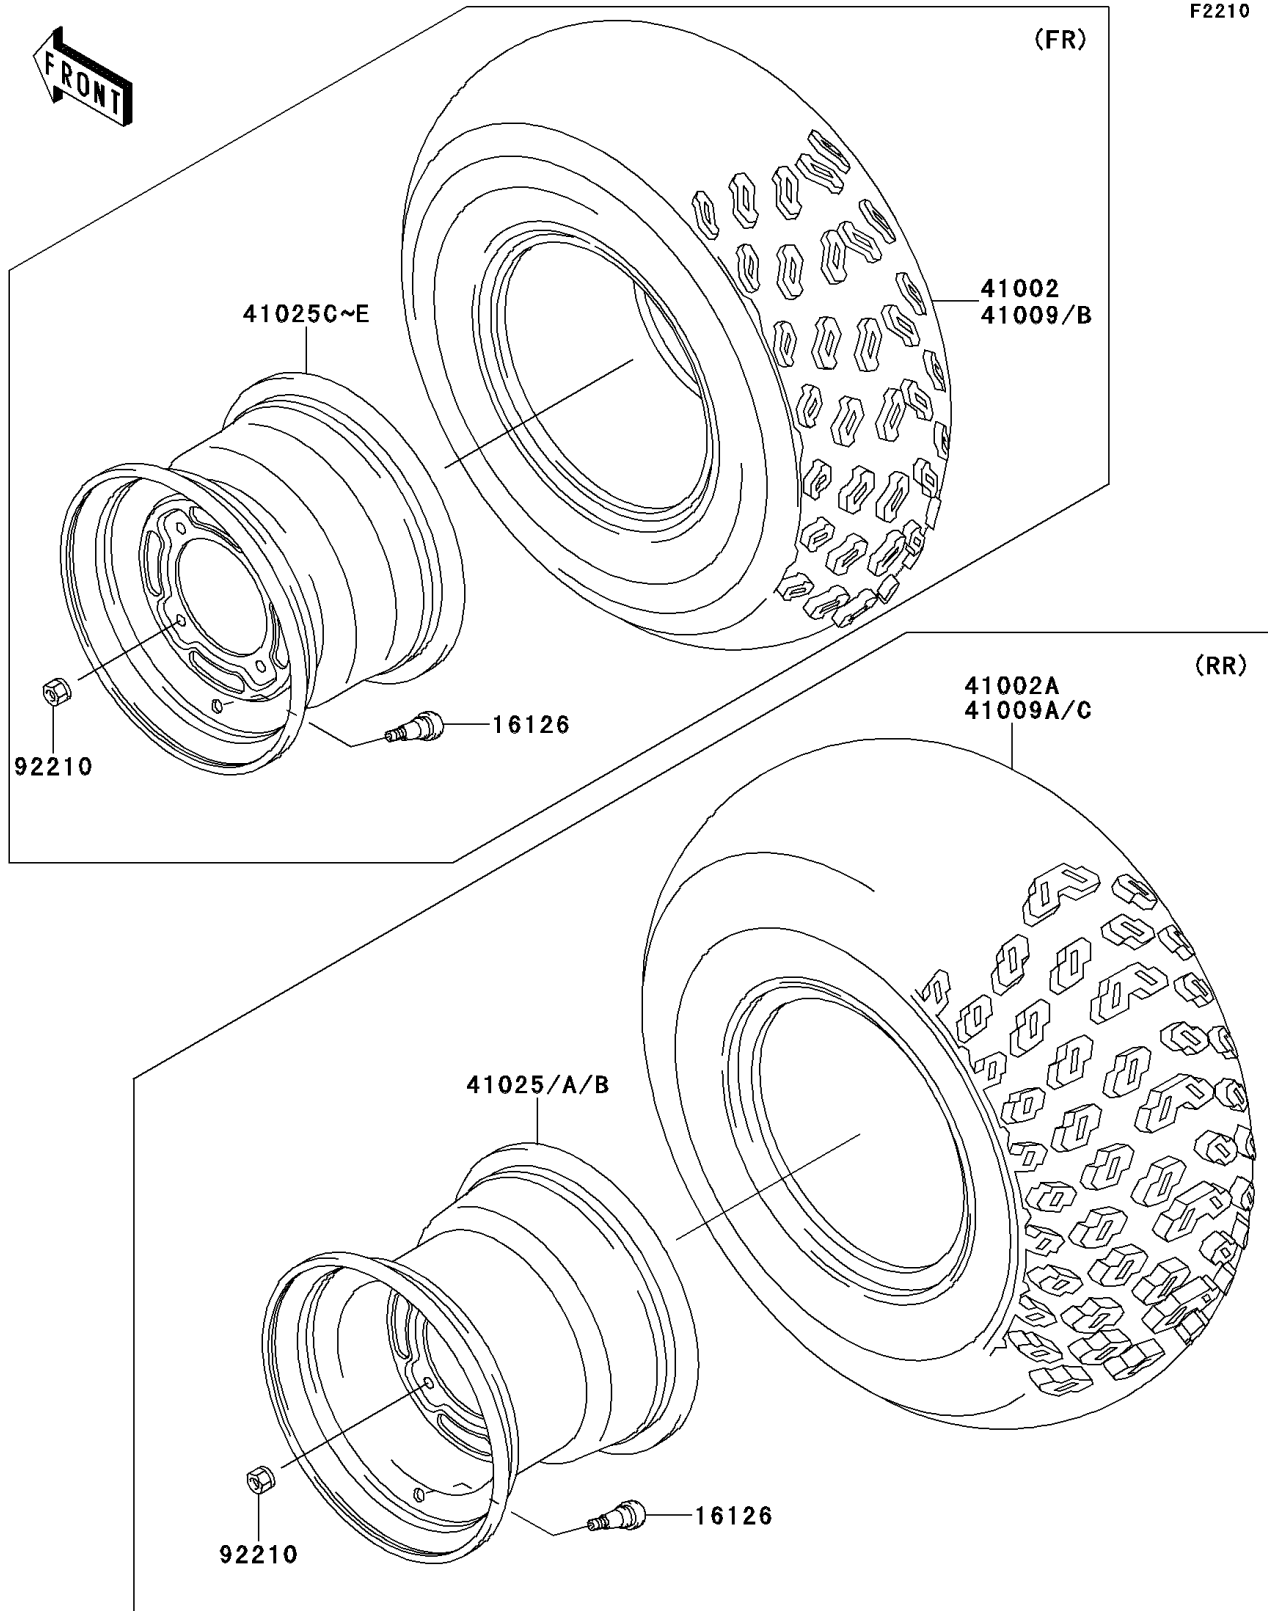

2008 Bayou® 250 PARTS DIAGRAM

Wheels/Tires

2008 Bayou® 250 PARTS LIST

Wheels/Tires

ITEM NAME	PART NUMBER	QUANTITY
VALVE (Ref # 16126)	16126-4001	4
TIRE,FR,AT21X8-9,KT856(D) (Ref # 41009)	41009-0147	2
TIRE,RR,AT22X10-10,KT857(D) (Ref # 41009A)	41009-0148	2
RIM,RR,10X8.5,F.S.BLACK (Ref # 41025A)	41025-1339-397	2
RIM,FR,9X6.0,F.S.BLACK (Ref # 41025D)	41025-1340-397	2
NUT,LOCK,10MM (Ref # 92210)	92210-1204	16