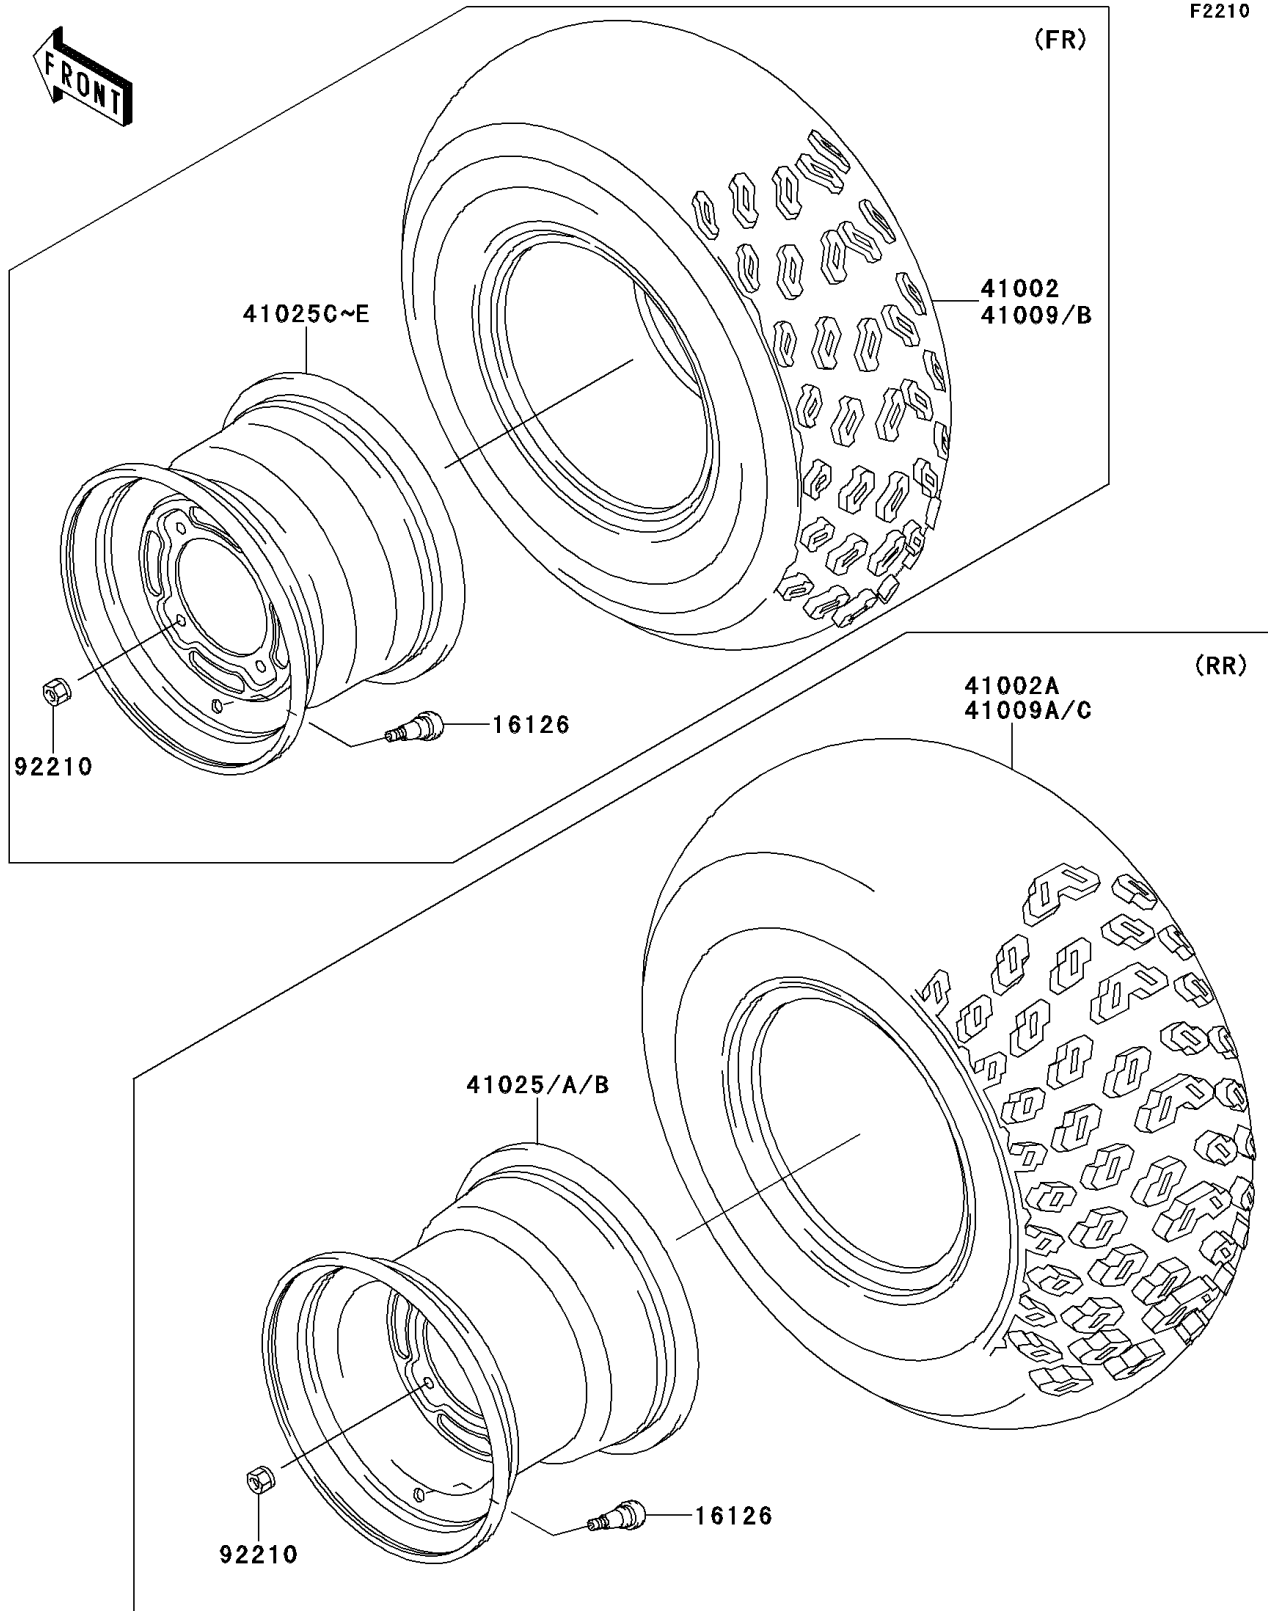

2010 Bayou® 250 PARTS DIAGRAM

Wheels/Tires

2010 Bayou® 250 PARTS LIST

Wheels/Tires

ITEM NAME	PART NUMBER	QUANTITY
VALVE (Ref # 16126)	16126-4001	4
TIRE,FR,AT21X8-9,KT856(D) (Ref # 41009B)	41009-0262	2
TIRE,RR,AT22X10,KT857(D) (Ref # 41009C)	41009-0263	2
RIM,RR,10X8.5,F.S.BLACK (Ref # 41025A)	41025-1339-397	2
RIM,FR,9X6.0,F.S.BLACK (Ref # 41025D)	41025-1340-397	2
NUT,LOCK,10MM (Ref # 92210)	92210-1204	16