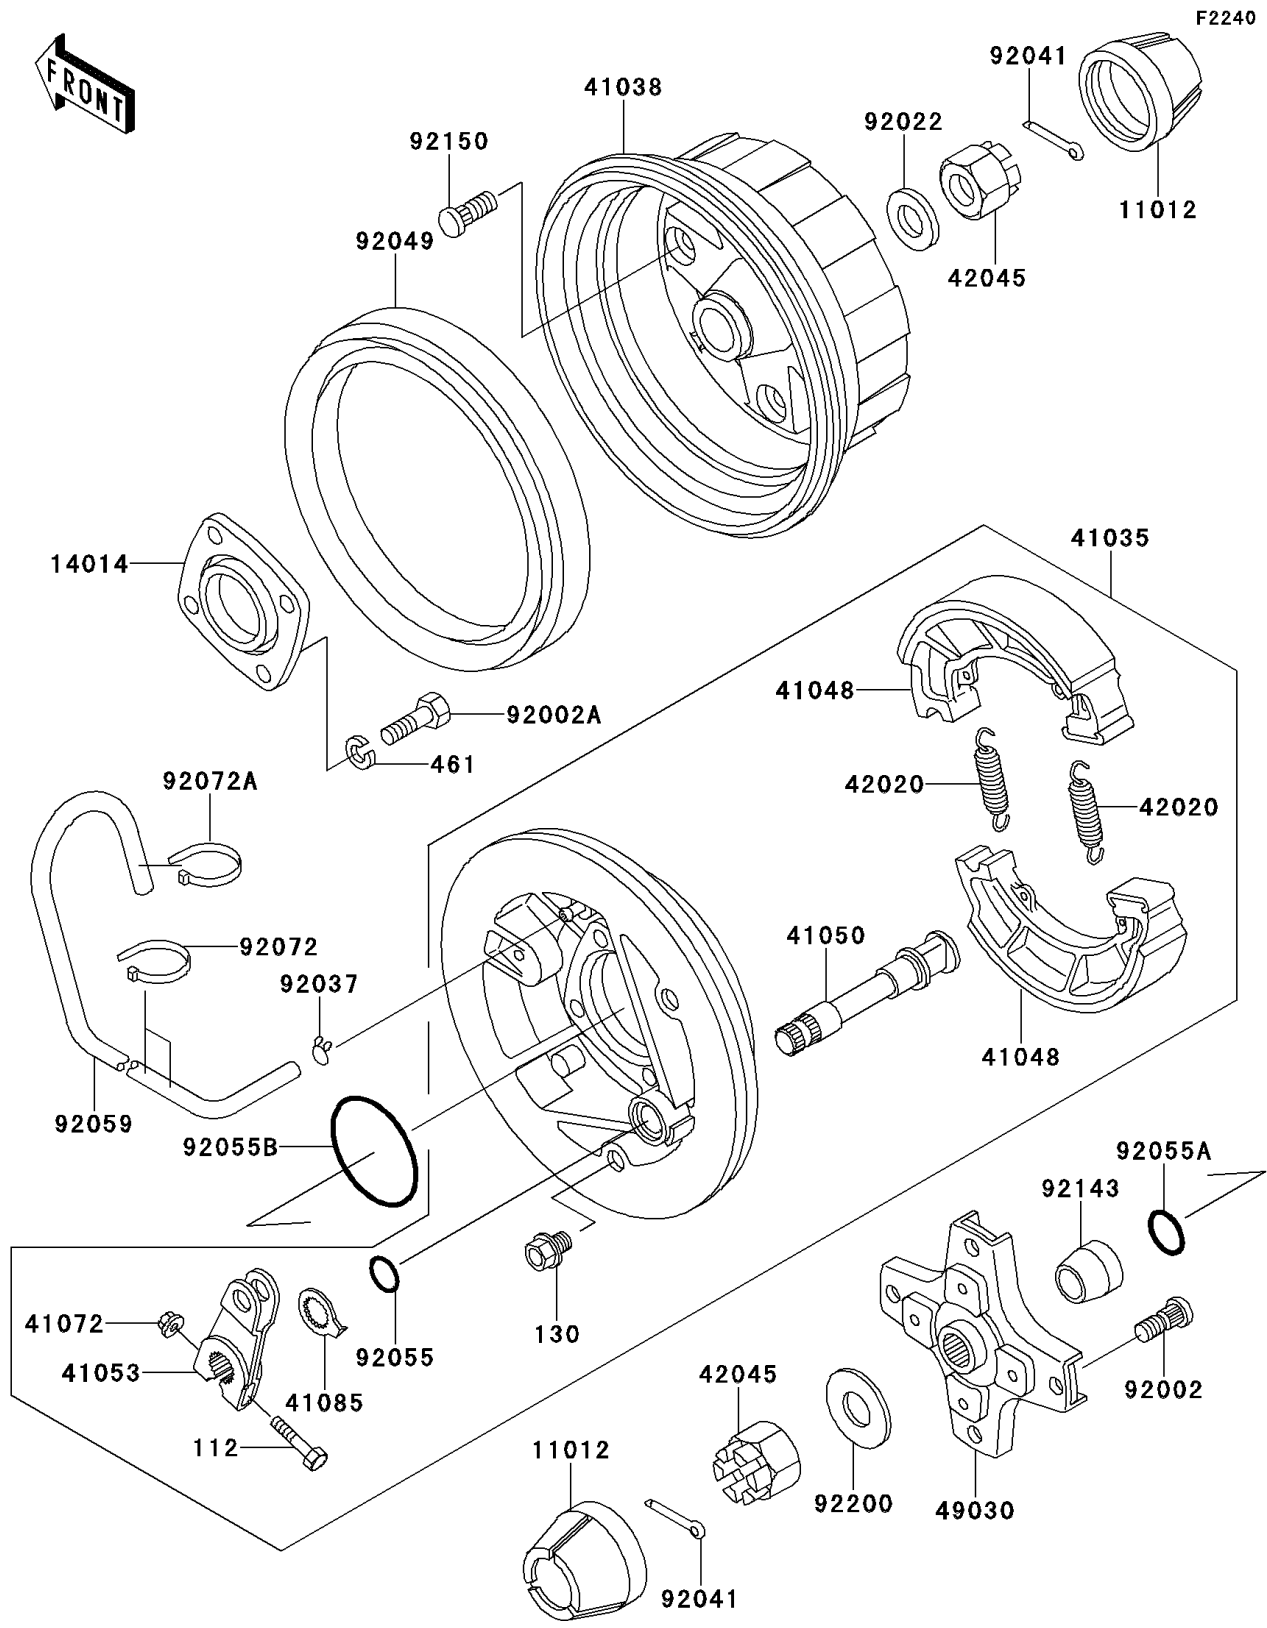

2010 Bayou® 250 PARTS DIAGRAM

Rear Hub

2010 Bayou® 250 PARTS LIST

Rear Hub

ITEM NAME	PART NUMBER	QUANTITY
BOLT-UPSET,6X40 (Ref # 112)	112BA0640	1
BOLT-FLANGED,10X12 (Ref # 130)	130AA1012	1
WASHER-SPRING,10MM (Ref # 461)	461DA1000	4
CAP,WHEEL (Ref # 11012)	11012-1969	2
PLATE-POSITION (Ref # 14014)	14014-1072	1
PANEL-ASSY-BRAKE,RR,RH (Ref # 41035)	41035-1239	1
DRUM,RR (Ref # 41038)	41038-1201	1
SHOE-BRAKE (Ref # 41048)	41048-1069	2
CAM-BRAKE (Ref # 41050)	41050-1074	1
LEVER-BRAKE CAM (Ref # 41053)	41053-1064	1
NUT,6MM (Ref # 41072)	41072-007	1
INDICATOR (Ref # 41085)	41085-1053	1
SPRING,BRAKE SHOE (Ref # 42020)	42020-004	2
NUT,CASTLE,18MM (Ref # 42045)	42045-018	2
HUB,RR,LH (Ref # 49030)	49030-1086	1
BOLT,10MM (Ref # 92002)	92002-1459	4
BOLT,10X30 (Ref # 92002A)	92002-1918	4
WASHER,18.3X34X4.5 (Ref # 92022)	92022-1658	1
CLAMP,TUBE (Ref # 92037)	92037-147	1
COTTER,4.0X35 (Ref # 92041)	92041-1053	2
SEAL-OIL (Ref # 92049)	92049-1242	1
RING-O,ID=16.4 (Ref # 92055)	92055-1376	1
RING-O,ID=24.5 (Ref # 92055A)	92055-1459	1
RING-O,59.6X2.4 (Ref # 92055B)	92055-3018	1
TUBE,4.7X9.5X1240 (Ref # 92059)	92059-1968	1
BAND,L=123 (Ref # 92072)	92072-030	2
BAND,L=149 (Ref # 92072A)	92072-031	1
COLLAR,L=18 (Ref # 92143)	92143-1115	1
BOLT,10MM (Ref # 92150)	92150-1110	4

2010 Bayou® 250 PARTS LIST

Rear Hub

ITEM NAME	PART NUMBER	QUANTITY
WASHER,18.5X52X4.5 (Ref # 92200)	92200-1474	1