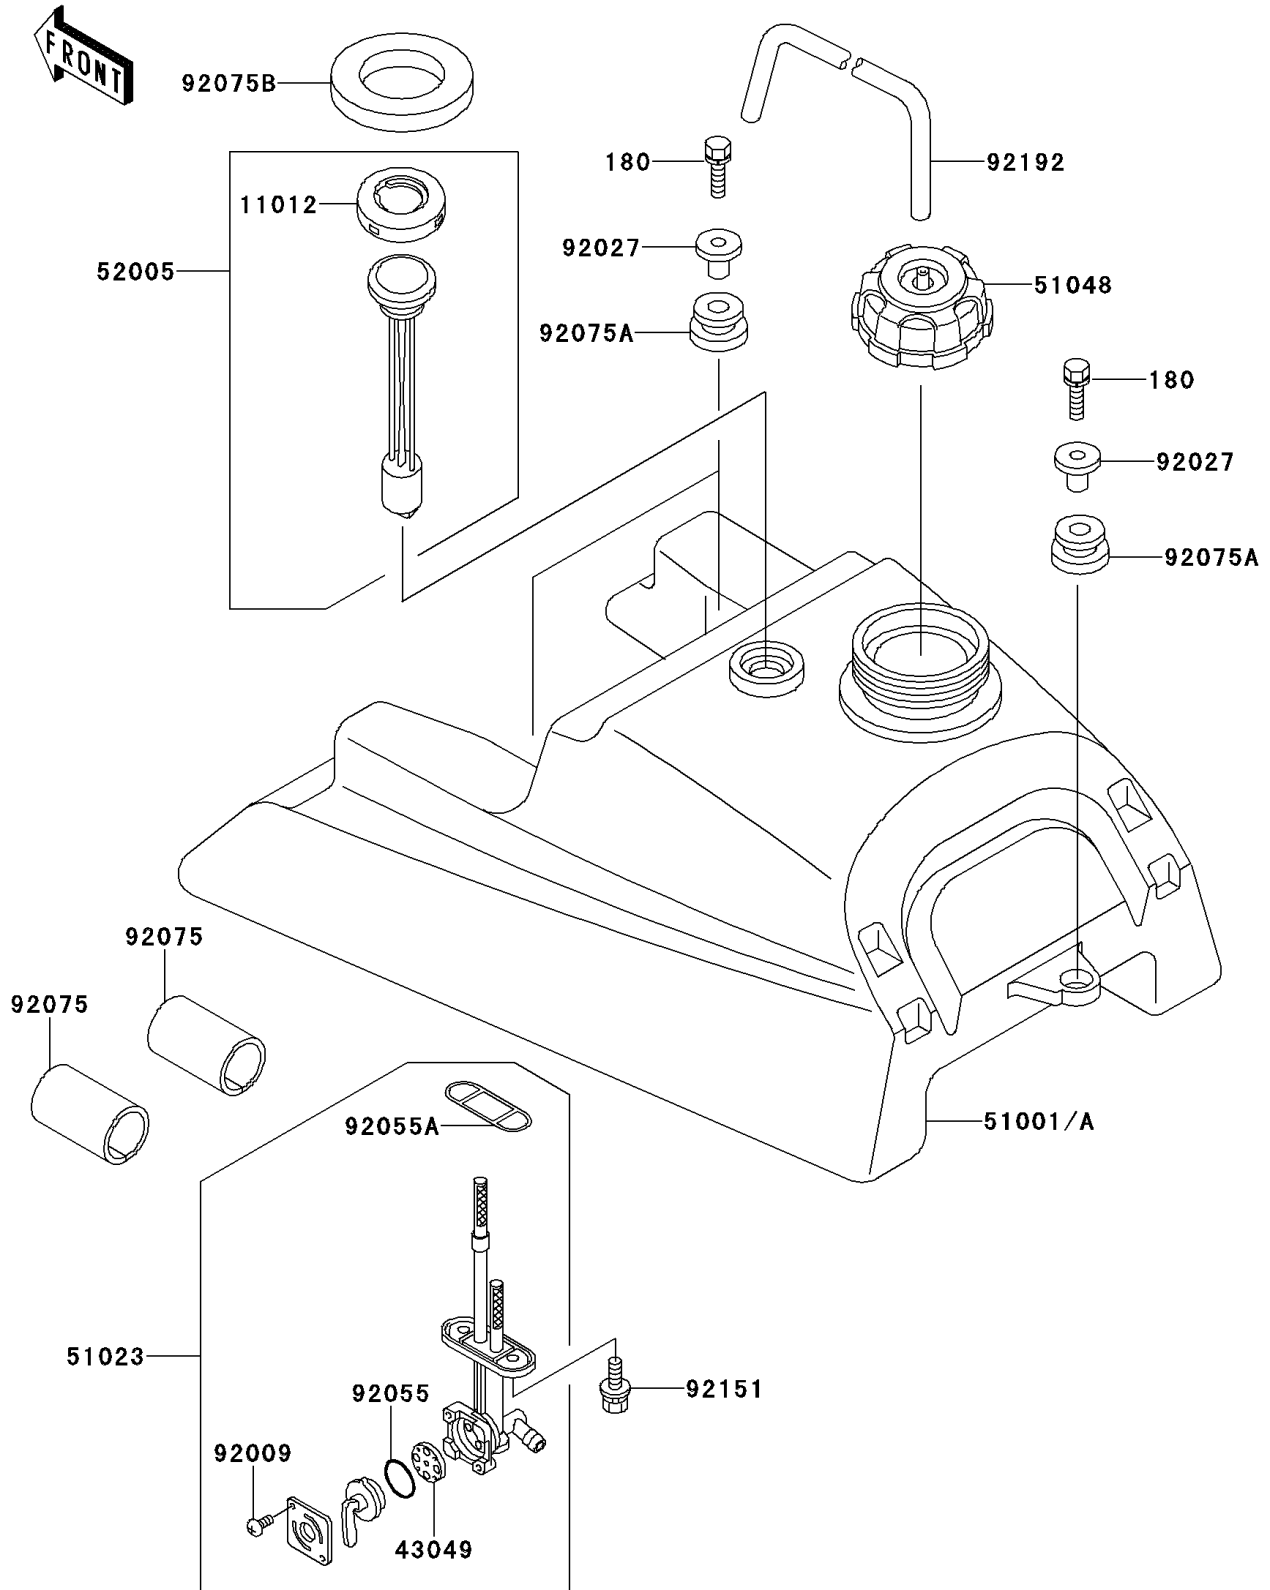

# 2006 Bayou 250 PARTS DIAGRAM

Fuel Tank

F2410

## 2006 Bayou 250 PARTS LIST

### Fuel Tank

ITEM NAME	PART NUMBER	QUANTITY
BOLT-UPSET-WS,6X25 (Ref # 180)	180AA0625	3
CAP,FUEL GAUGE (Ref # 11012)	11012-1627	1
PACKING,VALVE (Ref # 43049)	43049-1102	1
TANK-COMP-FUEL (Ref # 51001)	51001-1272	1
TAP-ASSY,FUEL (Ref # 51023)	51023-1401	1
CAP-ASSY-TANK,FUEL (Ref # 51048)	51048-1133	1
GAUGE,FUEL (Ref # 52005)	52005-1121	1
SCREW,3X5 (Ref # 92009)	92009-1123	2
COLLAR,L=16.1 (Ref # 92027)	92027-1847	3
RING-O,FUEL TAP LEVER (Ref # 92055)	92055-1111	1
RING-O,FUEL TAP PACKING (Ref # 92055A)	92055-1348	1
DAMPER,FUEL TANK,FR,UNDER (Ref # 92075)	92075-1369	2
DAMPER (Ref # 92075A)	92075-1787	3
DAMPER,42.5X70X8.5 (Ref # 92075B)	92075-1988	1
BOLT,6X14 (Ref # 92151)	92151-1198	2
TUBE,5X9.4X250 (Ref # 92192)	92192-0753	1