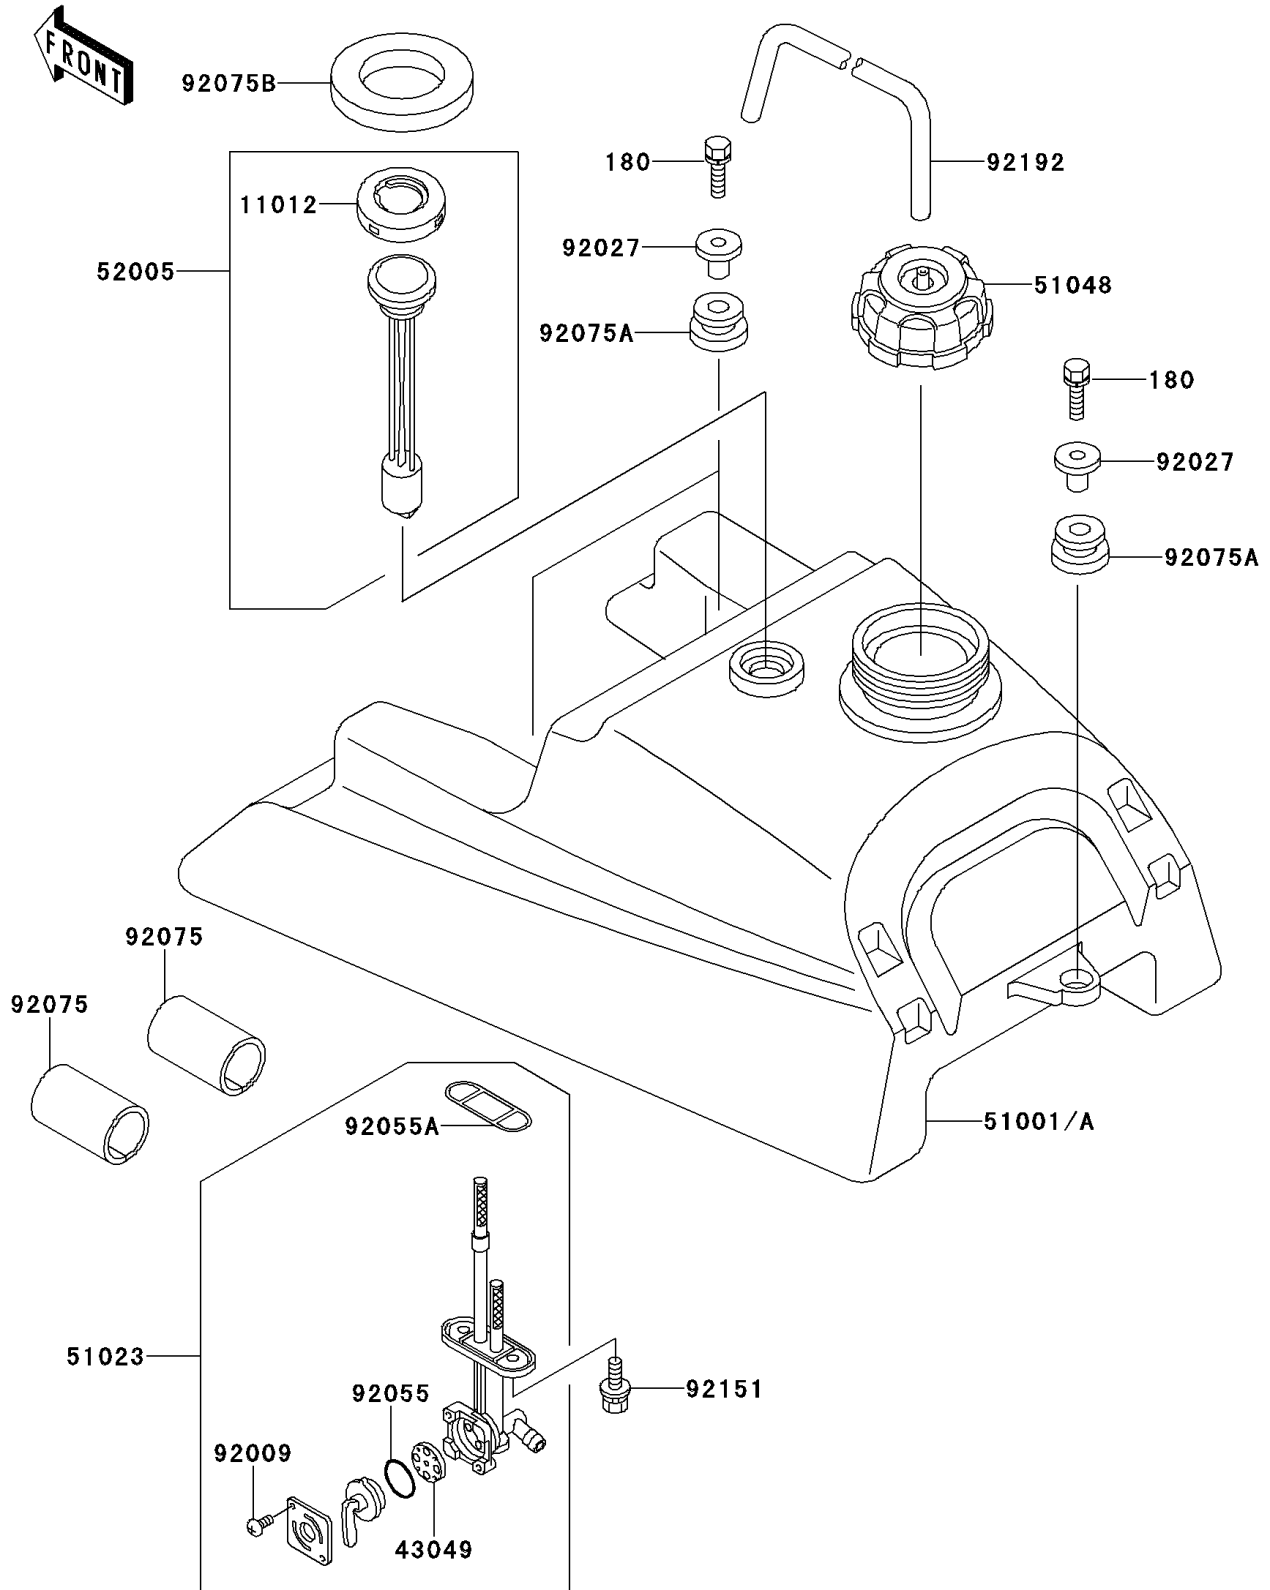

2007 Bayou 250 PARTS DIAGRAM

Fuel Tank

F2410

2007 Bayou 250 PARTS LIST

Fuel Tank

ITEM NAME	PART NUMBER	QUANTITY
BOLT-UPSET-WS,6X25 (Ref # 180)	180AA0625	3
CAP,FUEL GAUGE (Ref # 11012)	11012-1627	1
PACKING,VALVE (Ref # 43049)	43049-1102	1
TANK-COMP-FUEL (Ref # 51001)	51001-1272	1
TAP-ASSY,FUEL (Ref # 51023)	51023-1401	1
CAP-ASSY-TANK,FUEL (Ref # 51048)	51048-1133	1
GAUGE,FUEL (Ref # 52005)	52005-1121	1
SCREW,3X5 (Ref # 92009)	92009-1123	2
COLLAR,L=16.1 (Ref # 92027)	92027-1847	3
RING-O,FUEL TAP LEVER (Ref # 92055)	92055-1111	1
RING-O,FUEL TAP PACKING (Ref # 92055A)	92055-1348	1
DAMPER,FUEL TANK,FR,UNDER (Ref # 92075)	92075-1369	2
DAMPER (Ref # 92075A)	92075-1787	3
DAMPER,42.5X70X8.5 (Ref # 92075B)	92075-1988	1
BOLT,6X14 (Ref # 92151)	92151-1198	2
TUBE,5X9.4X250 (Ref # 92192)	92192-0753	1