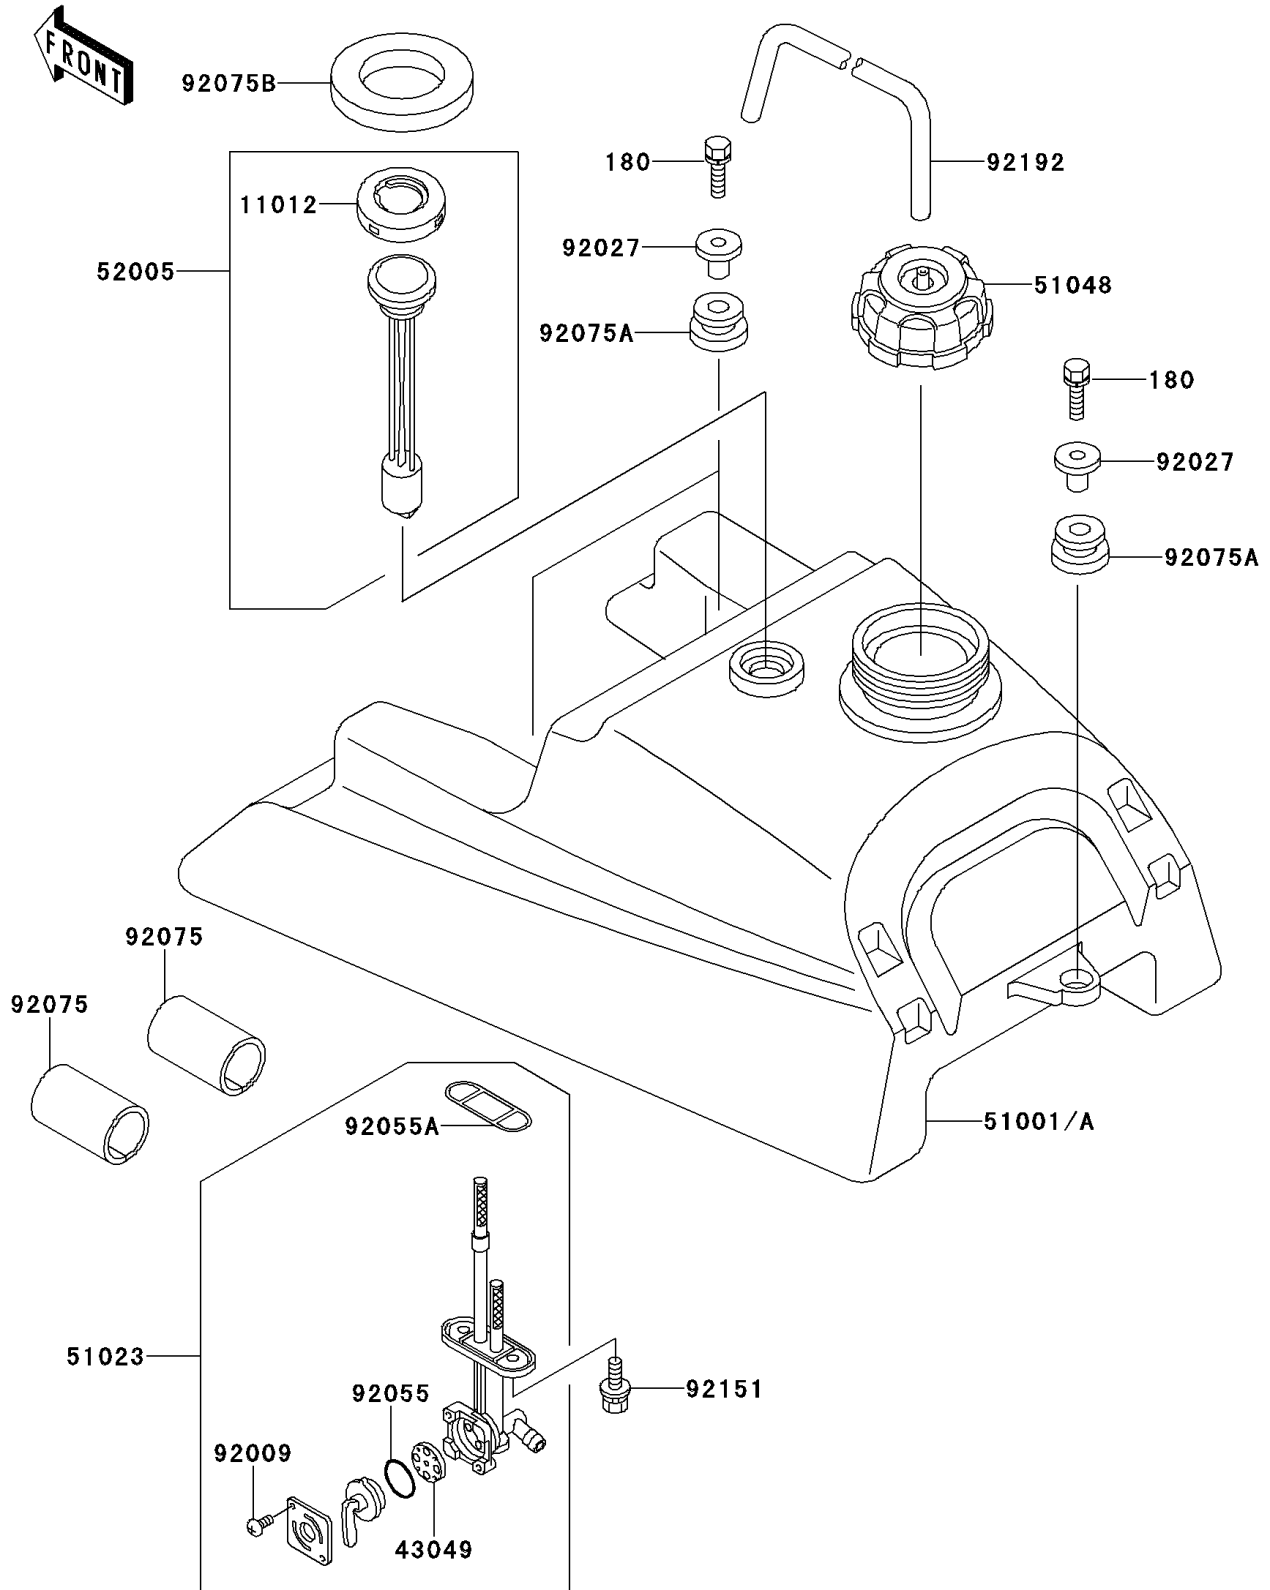

# 2008 Bayou® 250 PARTS DIAGRAM

Fuel Tank

F2410

## 2008 Bayou® 250 PARTS LIST

### Fuel Tank

ITEM NAME	PART NUMBER	QUANTITY
BOLT-UPSET-WS,6X25 (Ref # 180)	180AA0625	3
CAP,FUEL GAUGE (Ref # 11012)	11012-1627	1
PACKING,VALVE (Ref # 43049)	43049-1102	1
TANK-COMP-FUEL (Ref # 51001A)	51001-0204	1
TAP-ASSY,FUEL (Ref # 51023)	51023-1401	1
CAP-ASSY-TANK,FUEL (Ref # 51048)	51048-1133	1
GAUGE,FUEL (Ref # 52005)	52005-1121	1
SCREW,3X5 (Ref # 92009)	92009-1123	2
COLLAR,L=16.1 (Ref # 92027)	92027-1847	3
RING-O,FUEL TAP LEVER (Ref # 92055)	92055-1111	1
RING-O,FUEL TAP PACKING (Ref # 92055A)	92055-1348	1
DAMPER,FUEL TANK,FR,UNDER (Ref # 92075)	92075-1369	2
DAMPER (Ref # 92075A)	92075-1787	3
DAMPER,42.5X70X8.5 (Ref # 92075B)	92075-1988	1
BOLT,6X14 (Ref # 92151)	92151-1198	2
TUBE,5X9.4X250 (Ref # 92192)	92192-0753	1