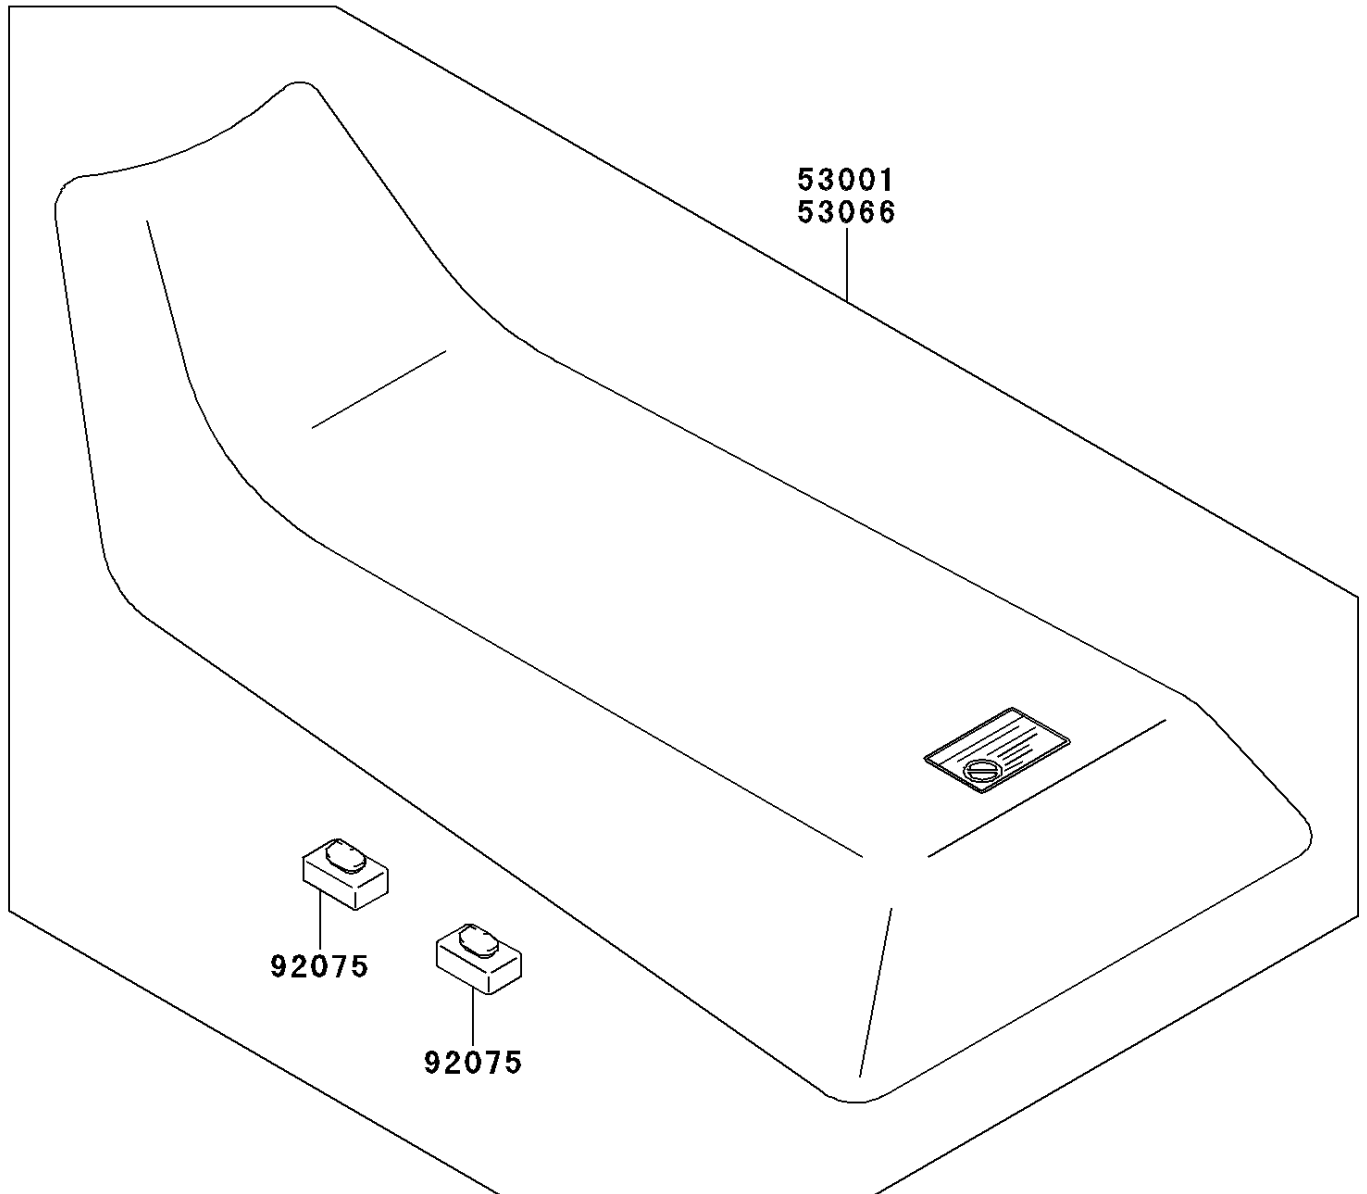

# 2006 Bayou 250 PARTS DIAGRAM

Seat

F2510

## 2006 Bayou 250 PARTS LIST

Seat

ITEM NAME	PART NUMBER	QUANTITY
SEAT-ASSY,GRAY (Ref # 53001)	53001-1941-LG	1
DAMPER (Ref # 92075)	92075-099	6