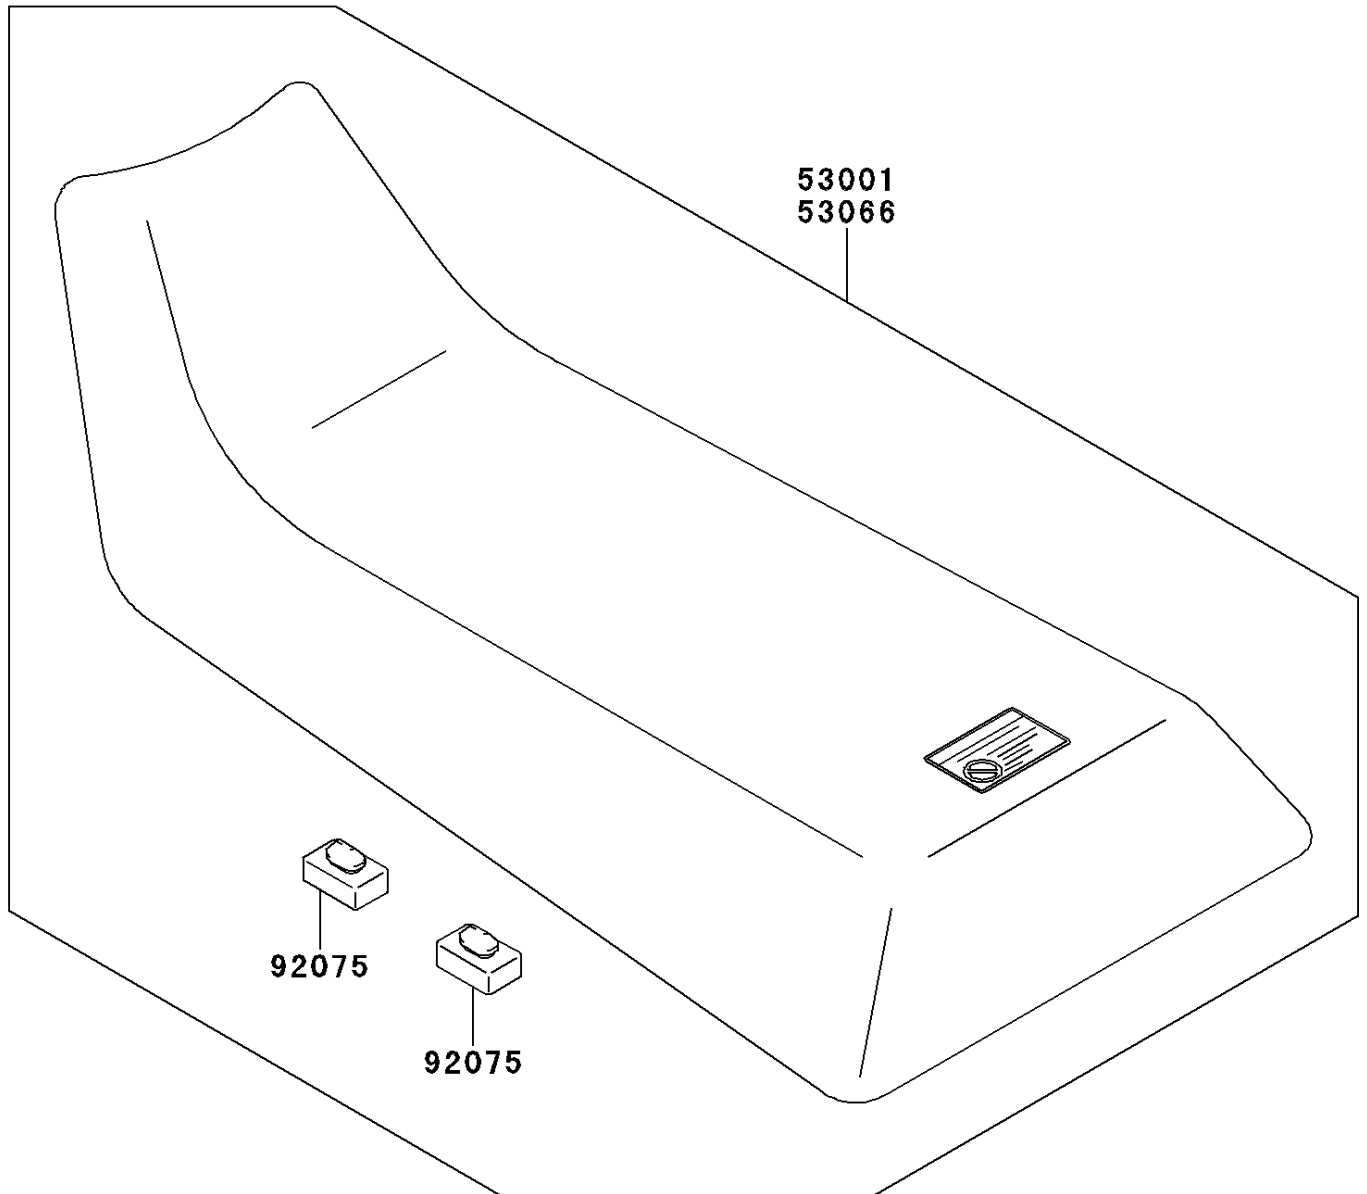

# 2008 Bayou<sup>®</sup> 250 PARTS DIAGRAM

Seat

F2510

## 2008 Bayou® 250 PARTS LIST

Seat

ITEM NAME	PART NUMBER	QUANTITY
SEAT-ASSY,BLACK (Ref # 53066)	53066-0158-MA	1
DAMPER (Ref # 92075)	92075-099	6