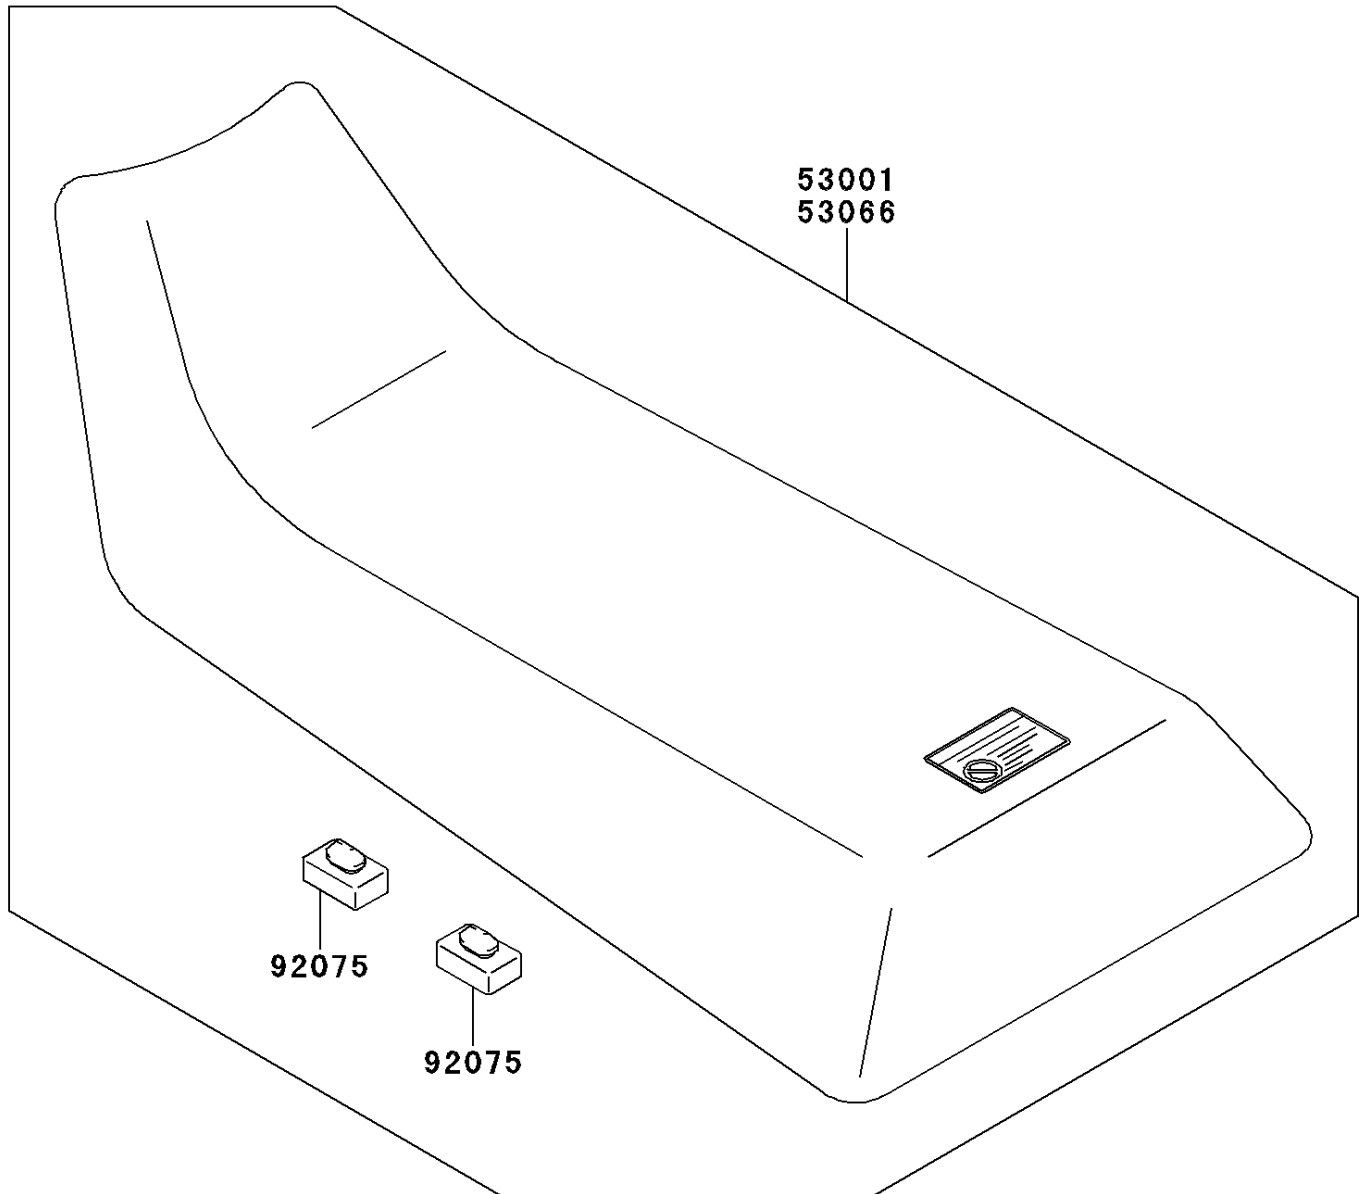

2009 Bayou® 250 PARTS DIAGRAM

Seat

F2510

2009 Bayou® 250 PARTS LIST

Seat

ITEM NAME	PART NUMBER	QUANTITY
SEAT-ASSY,BLACK (Ref # 53066)	53066-0158-MA	1
DAMPER (Ref # 92075)	92075-099	6