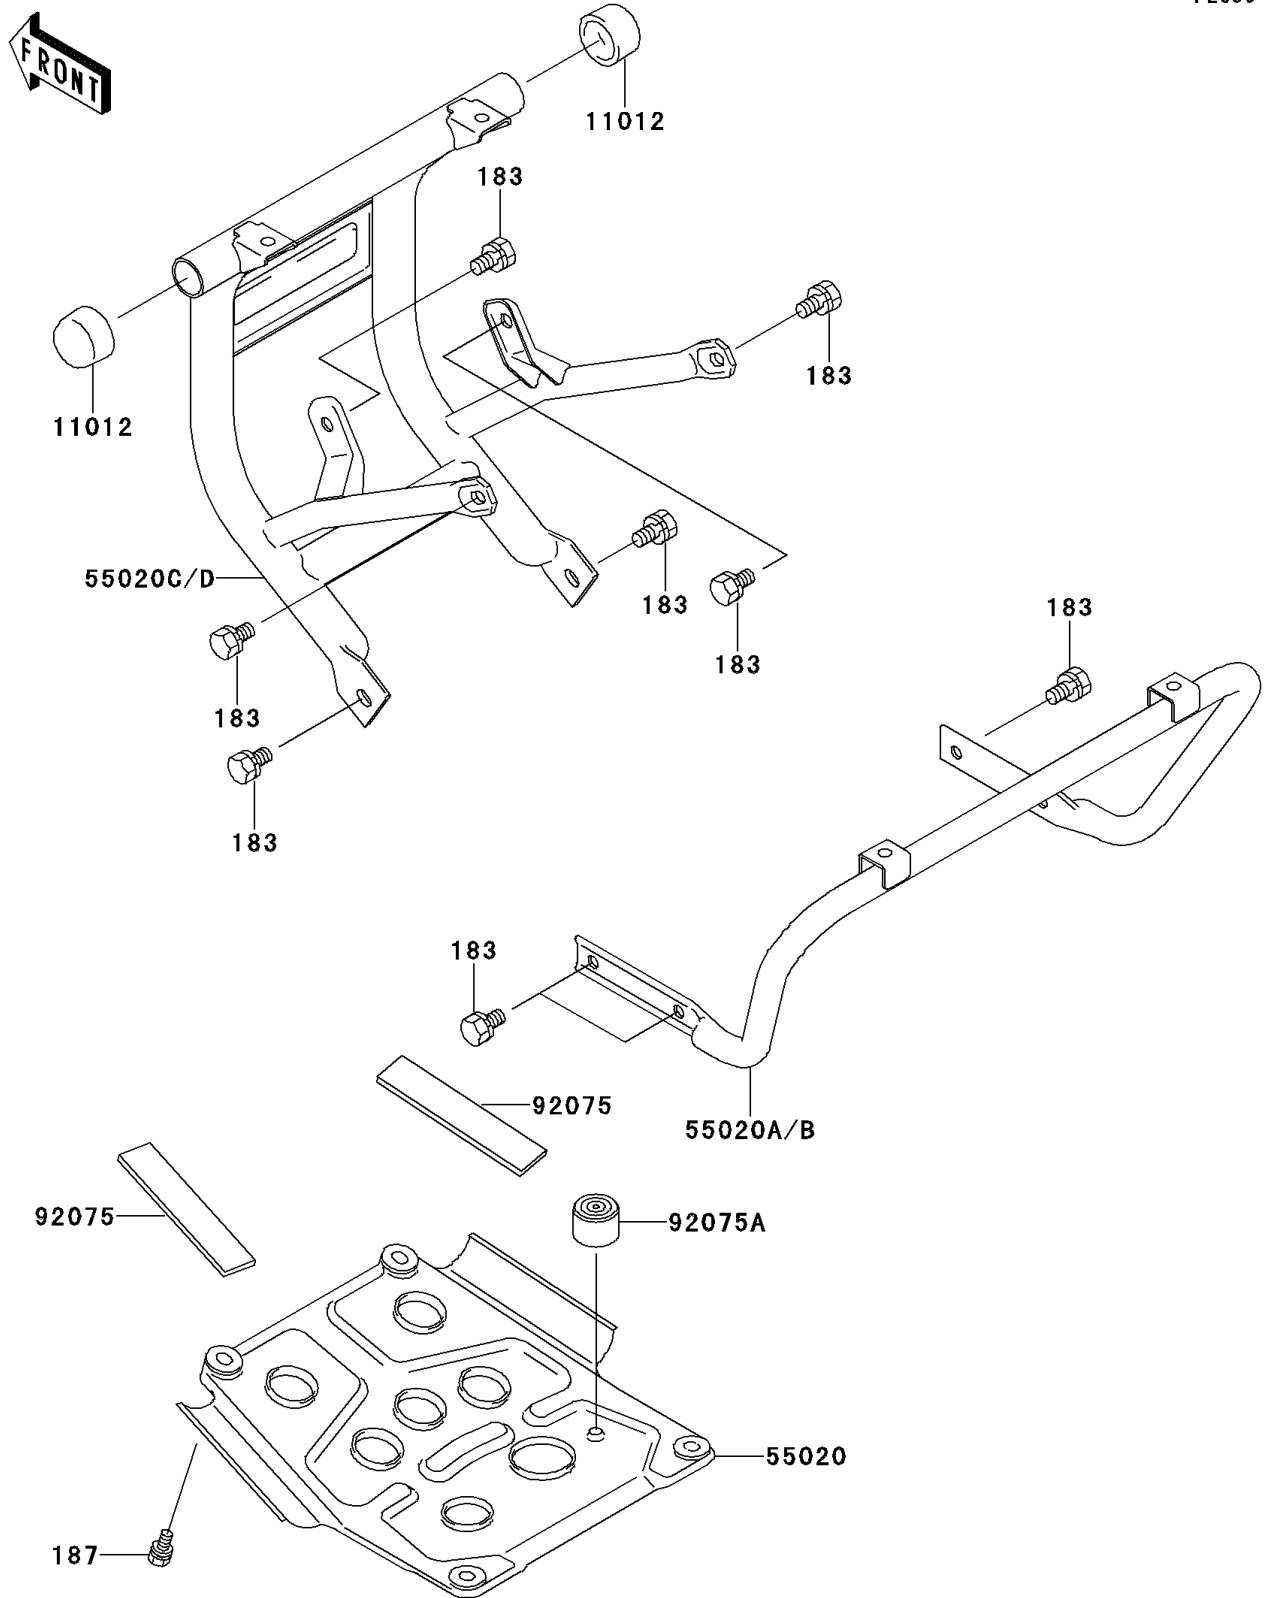

2008 Bayou® 250 PARTS DIAGRAM

Guard(s)

F2680

2008 Bayou® 250 PARTS LIST

Guard(s)

ITEM NAME	PART NUMBER	QUANTITY
BOLT-UPSET-WS-SMALL,8X16 (Ref # 183)	183BB0816	9
BOLT-UPSET-WSP,6X14 (Ref # 187)	187AA0614	2
CAP,AXLE NUT (Ref # 11012)	11012-1590	2
GUARD,ENGINE (Ref # 55020)	55020-1271	1
GUARD,RR,T.BLACK (Ref # 55020B)	55020-1779-388	1
GUARD,FR,T.BLACK (Ref # 55020D)	55020-1783-388	1
DAMPER (Ref # 92075)	92075-1829	2
DAMPER (Ref # 92075A)	92075-1896	1