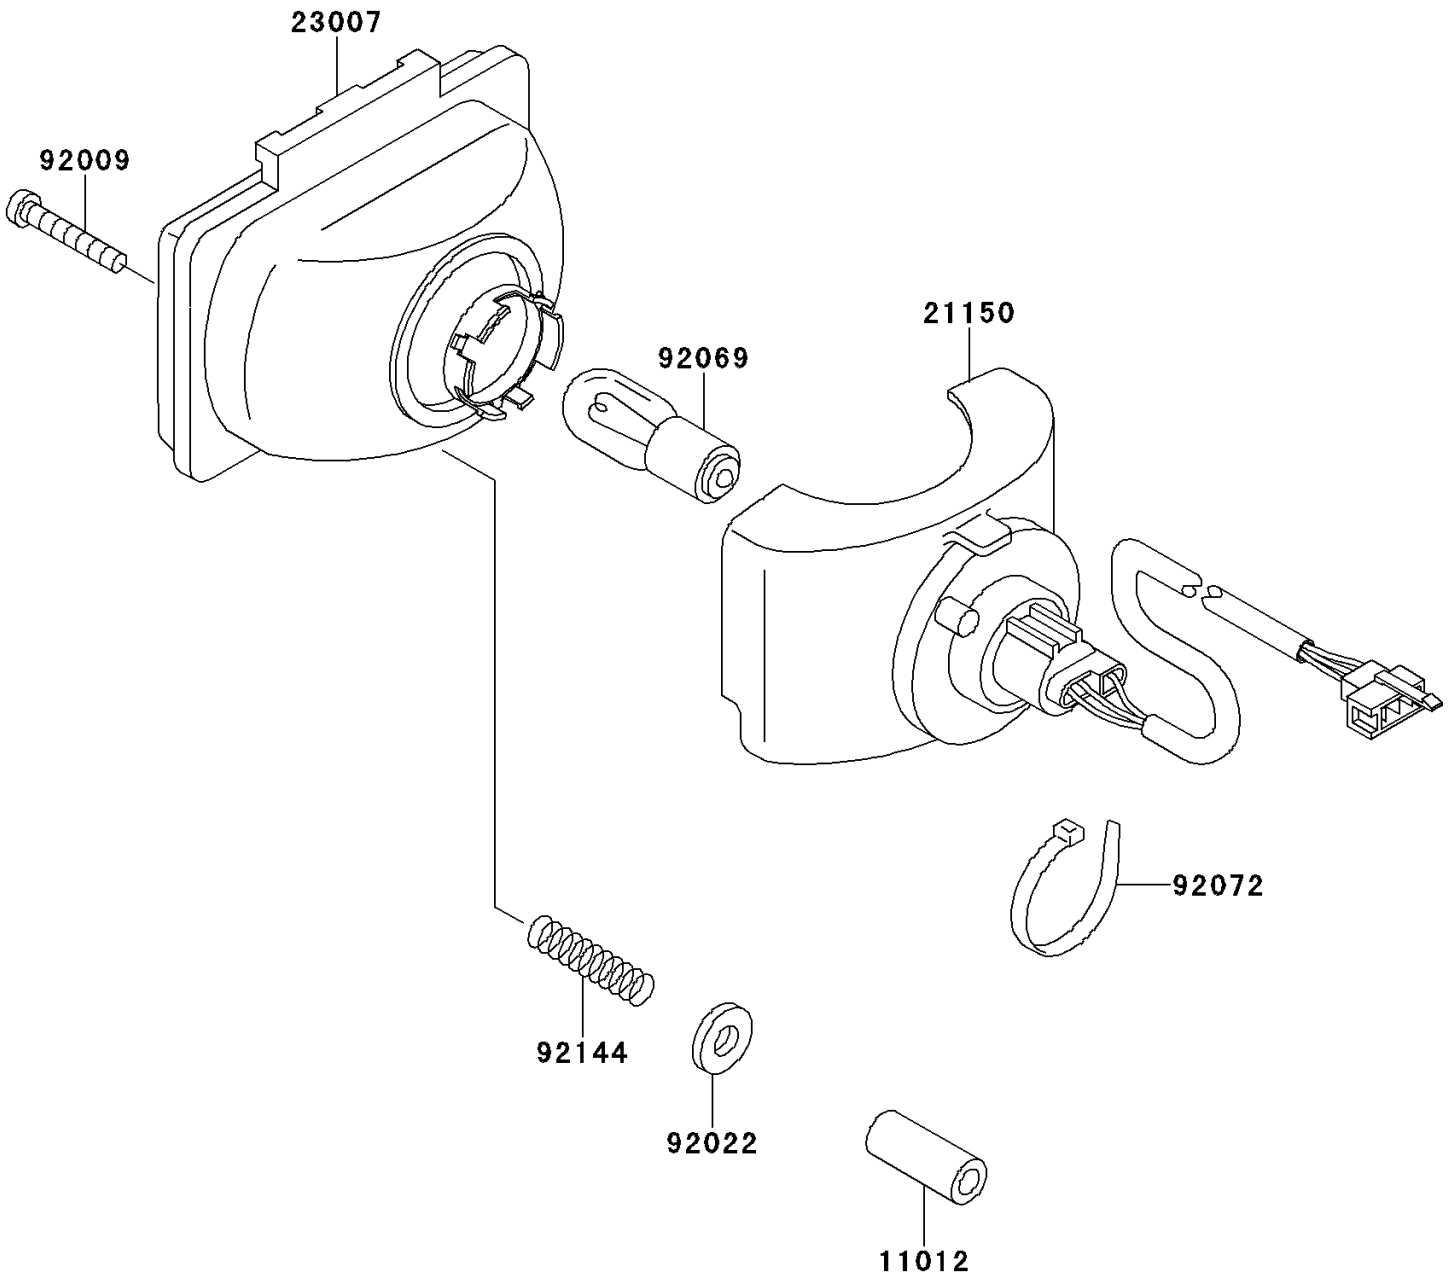

2006 Bayou 250 PARTS DIAGRAM

Headlight(s)

F2710

2006 Bayou 250 PARTS LIST

Headlight(s)

ITEM NAME	PART NUMBER	QUANTITY
CAP,VINYL PIPE,3X5X10 (Ref # 11012)	11012-1615	2
CORD-ASSY,HEAD LAMP (Ref # 21150)	21150-1051	2
LENS-COMP,HEAD LAMP (Ref # 23007)	23007-1172	2
SCREW,TAPPING,4X30 (Ref # 92009)	92009-1506	2
WASHER,NYLON,3.45X6.5X1.0 (Ref # 92022)	92022-1912	2
BULB,12V 25/25W (Ref # 92069)	92069-1010	2
BAND,HEAD LAMP (Ref # 92072)	92072-1244	2
SPRING,HEAD LAMP (Ref # 92144)	92144-1223	2