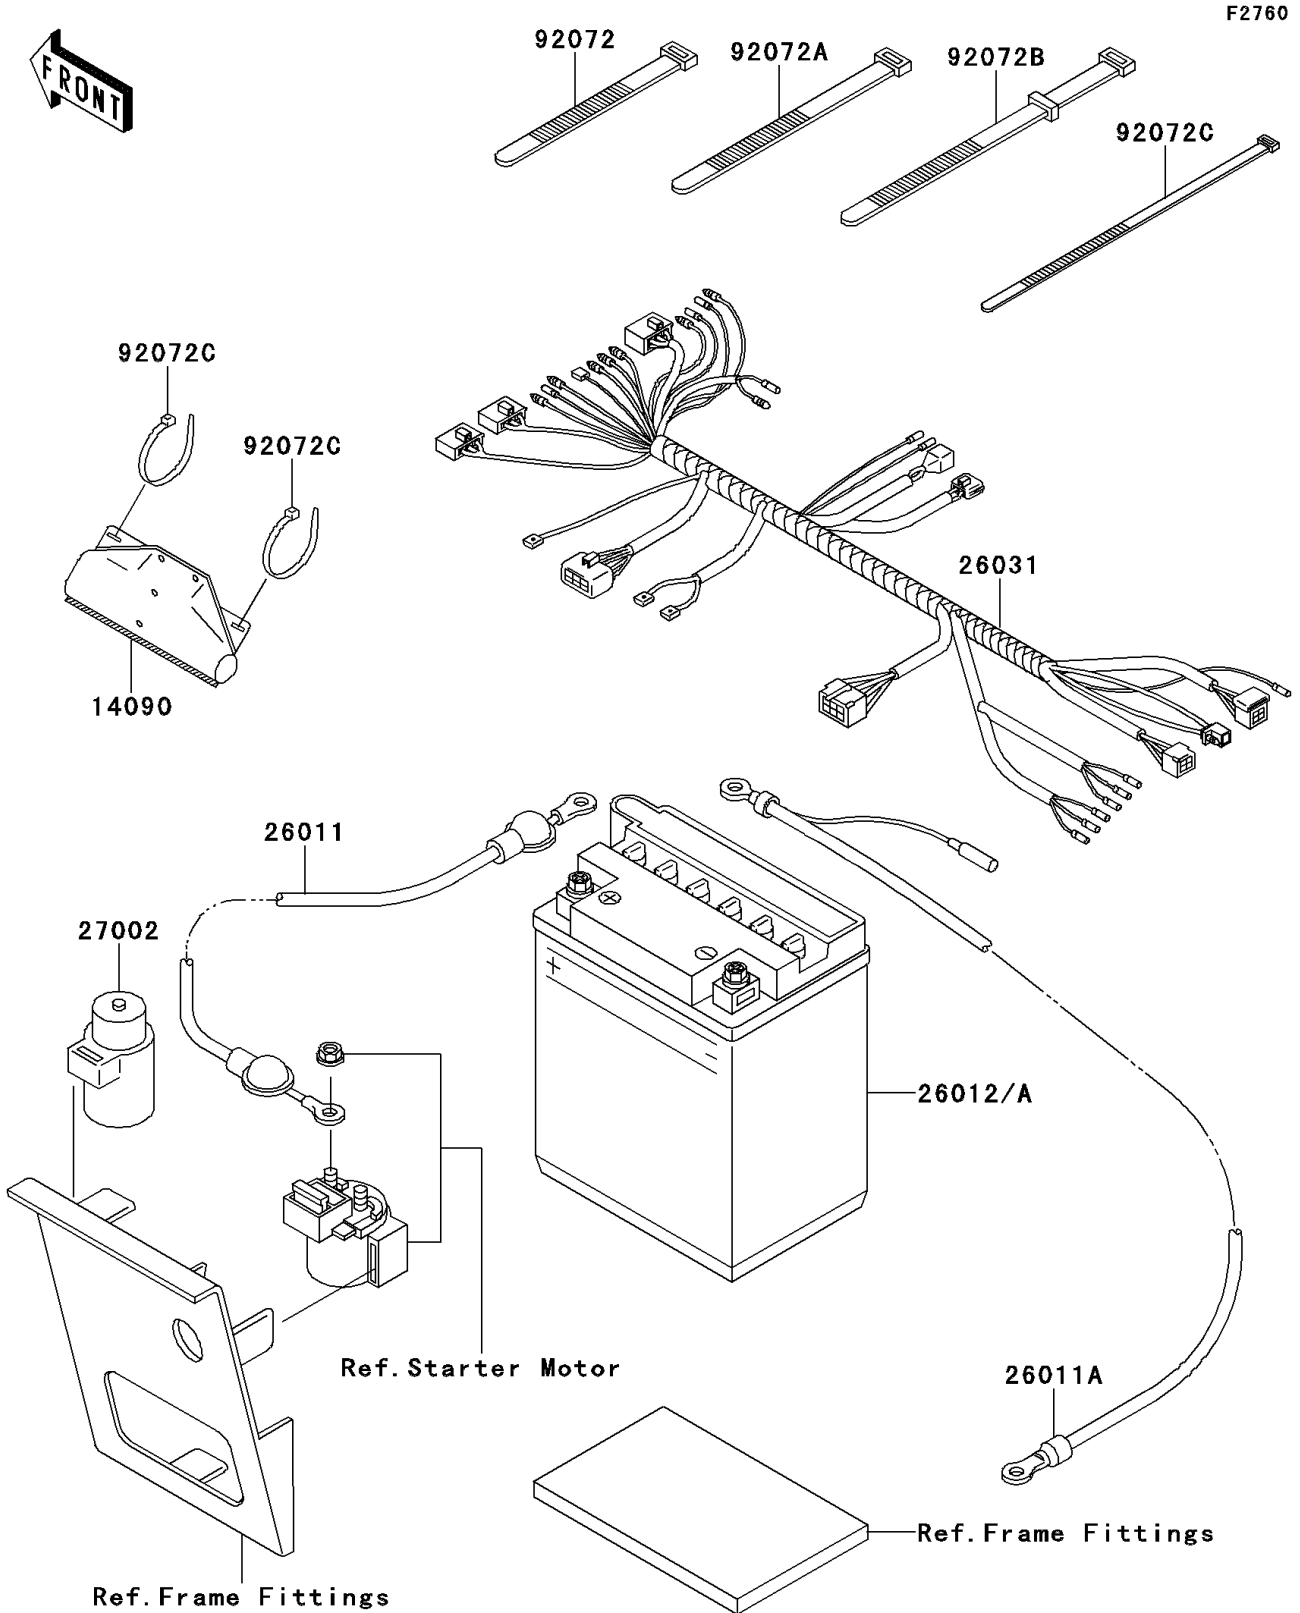

# 2007 Bayou 250 PARTS DIAGRAM

Chassis Electrical Equipment

## 2007 Bayou 250 PARTS LIST

### Chassis Electrical Equipment

ITEM NAME	PART NUMBER	QUANTITY
COVER,COUPLER (Ref # 14090)	14090-1611	1
WIRE-LEAD,BATTERY(+) (Ref # 26011)	26011-1398	1
WIRE-LEAD,BATTERY(-) (Ref # 26011A)	26011-1558	1
BATTERY,YB10A-A2,12V 11AH (Ref # 26012)	26012-0003	1
HARNESS,MAIN (Ref # 26031)	26031-0353	1
RELAY-ASSY (Ref # 27002)	27002-1095	1
BAND,L=123 (Ref # 92072)	92072-030	2
BAND,L=149 (Ref # 92072A)	92072-031	2
BAND,L=186 (Ref # 92072B)	92072-056	1
BAND,L=188 (Ref # 92072C)	92072-1239	12