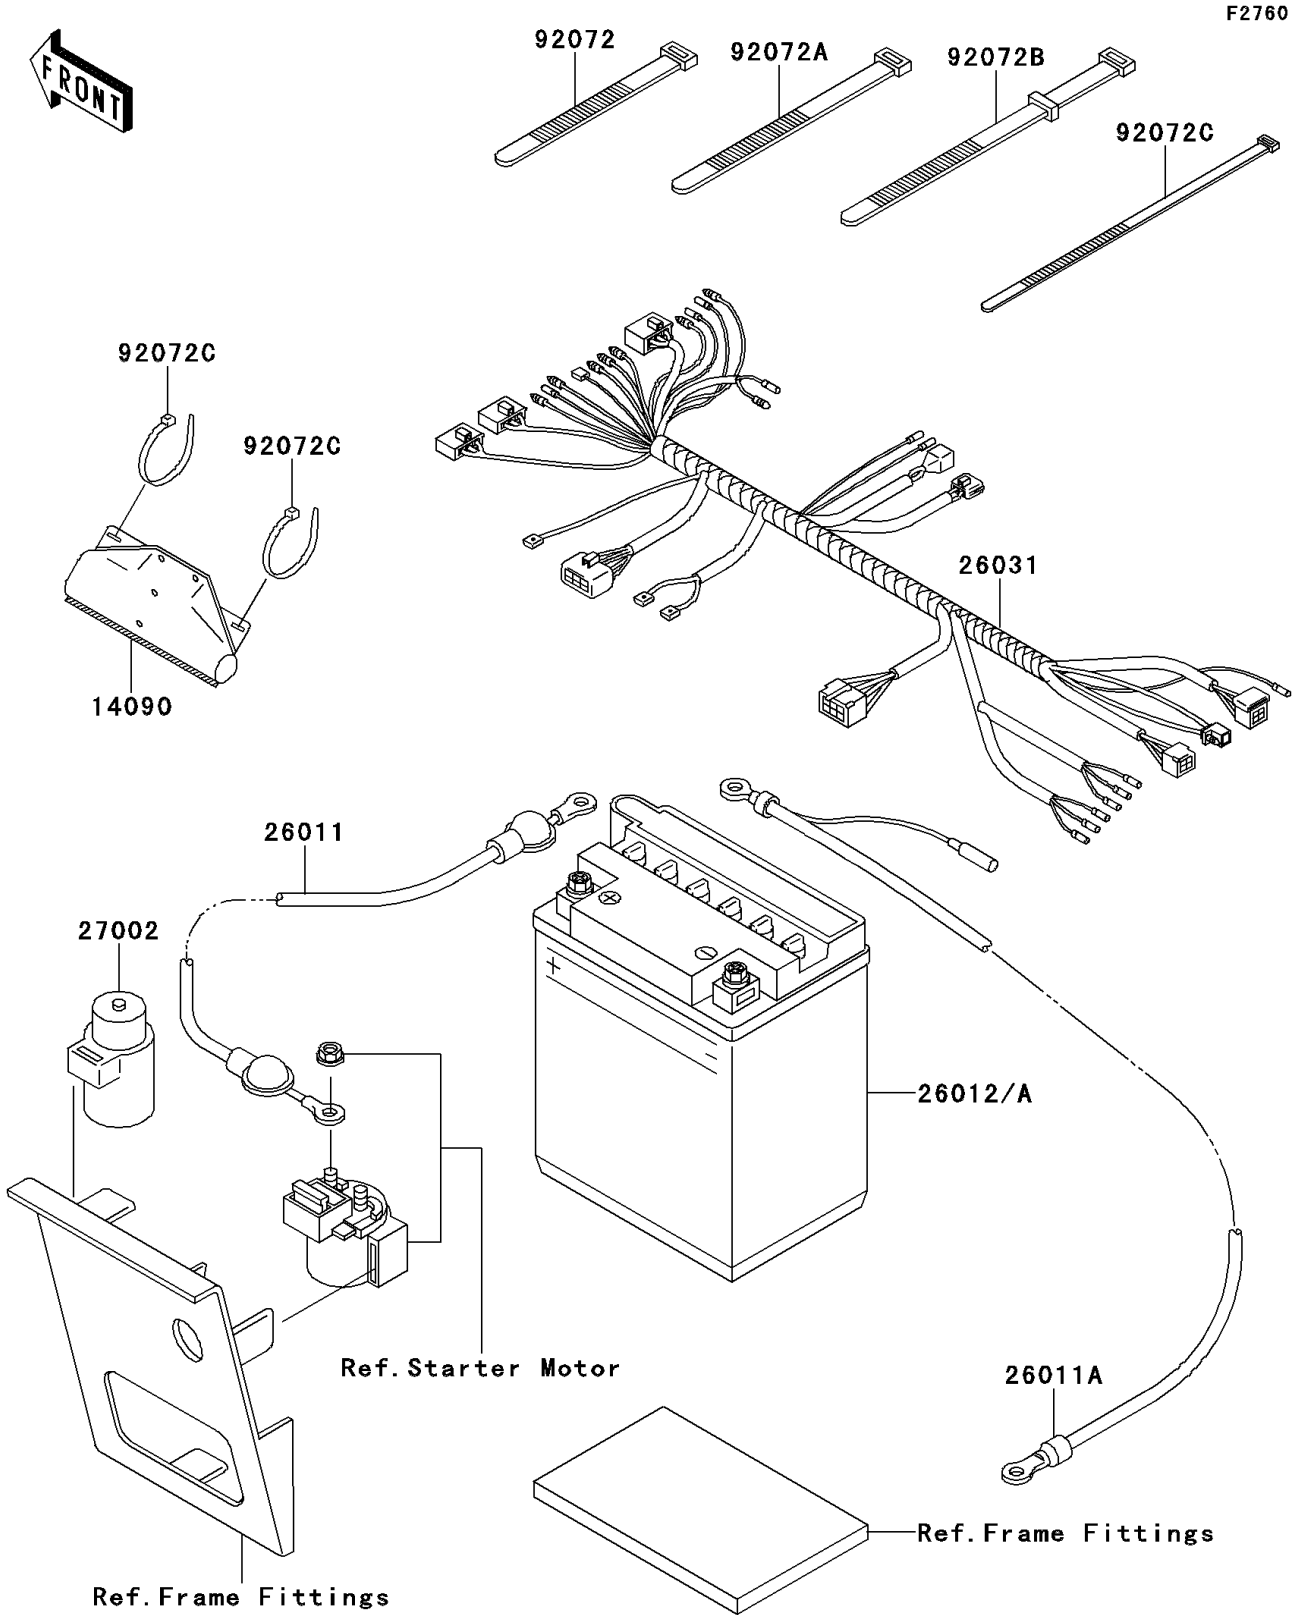

# 2008 Bayou® 250 PARTS DIAGRAM

Chassis Electrical Equipment

## 2008 Bayou® 250 PARTS LIST

### Chassis Electrical Equipment

ITEM NAME	PART NUMBER	QUANTITY
COVER,COUPLER (Ref # 14090)	14090-1611	1
WIRE-LEAD,BATTERY(+) (Ref # 26011)	26011-1398	1
WIRE-LEAD,BATTERY(-) (Ref # 26011A)	26011-1558	1
BATTERY,YB10A-A2,12V 11AH (Ref # 26012A)	26012-0105	1
HARNESS,MAIN (Ref # 26031)	26031-0353	1
RELAY-ASSY (Ref # 27002)	27002-1095	1
BAND,L=123 (Ref # 92072)	92072-030	2
BAND,L=149 (Ref # 92072A)	92072-031	2
BAND,L=186 (Ref # 92072B)	92072-056	1
BAND,L=188 (Ref # 92072C)	92072-1239	12