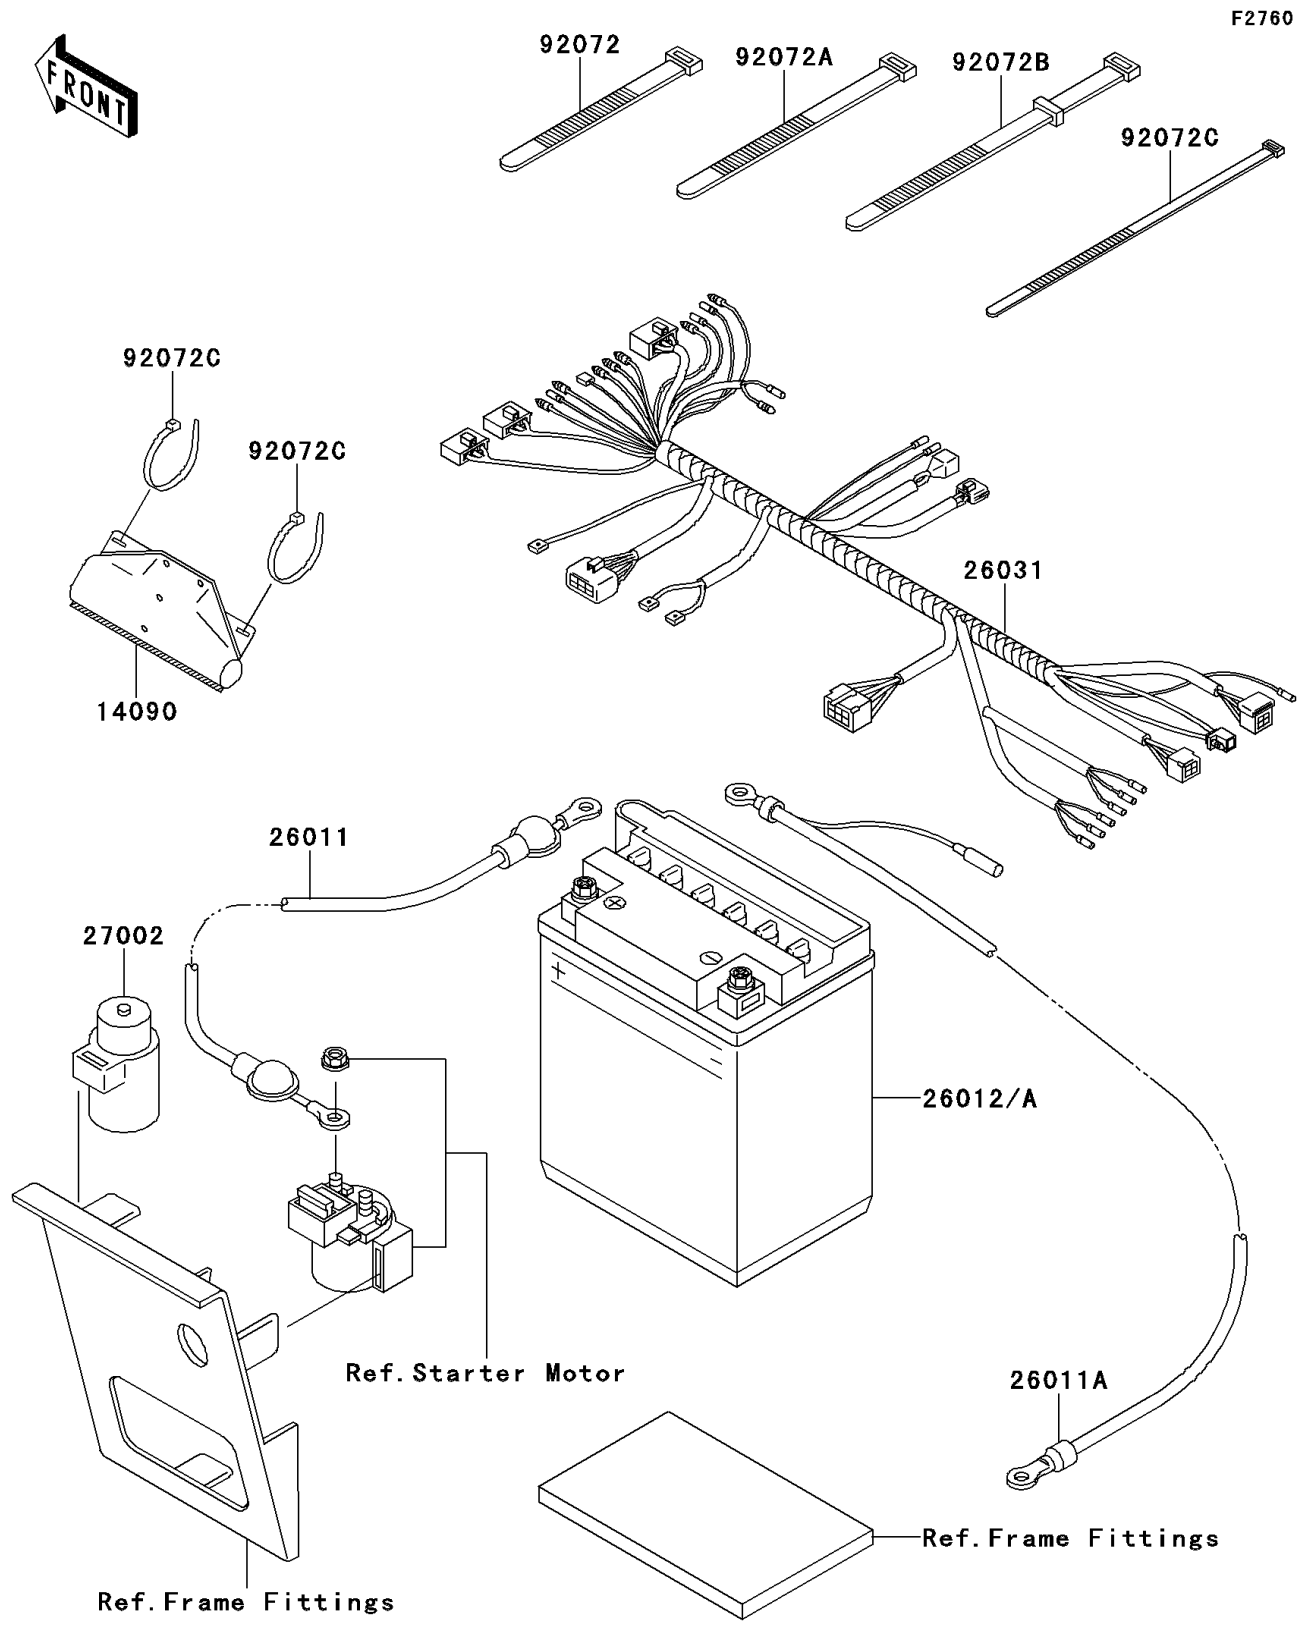

# 2010 Bayou® 250 PARTS DIAGRAM

Chassis Electrical Equipment

## 2010 Bayou® 250 PARTS LIST

### Chassis Electrical Equipment

ITEM NAME	PART NUMBER	QUANTITY
COVER,COUPLER (Ref # 14090)	14090-1611	1
WIRE-LEAD,BATTERY(+) (Ref # 26011)	26011-1398	1
WIRE-LEAD,BATTERY(-) (Ref # 26011A)	26011-1558	1
BATTERY,YB10A-A2,12V 11AH (Ref # 26012A)	26012-0105	1
HARNESS,MAIN (Ref # 26031)	26031-0353	1
RELAY-ASSY (Ref # 27002)	27002-1095	1
BAND,L=123 (Ref # 92072)	92072-030	2
BAND,L=149 (Ref # 92072A)	92072-031	2
BAND,L=186 (Ref # 92072B)	92072-056	1
BAND,L=188 (Ref # 92072C)	92072-1239	12