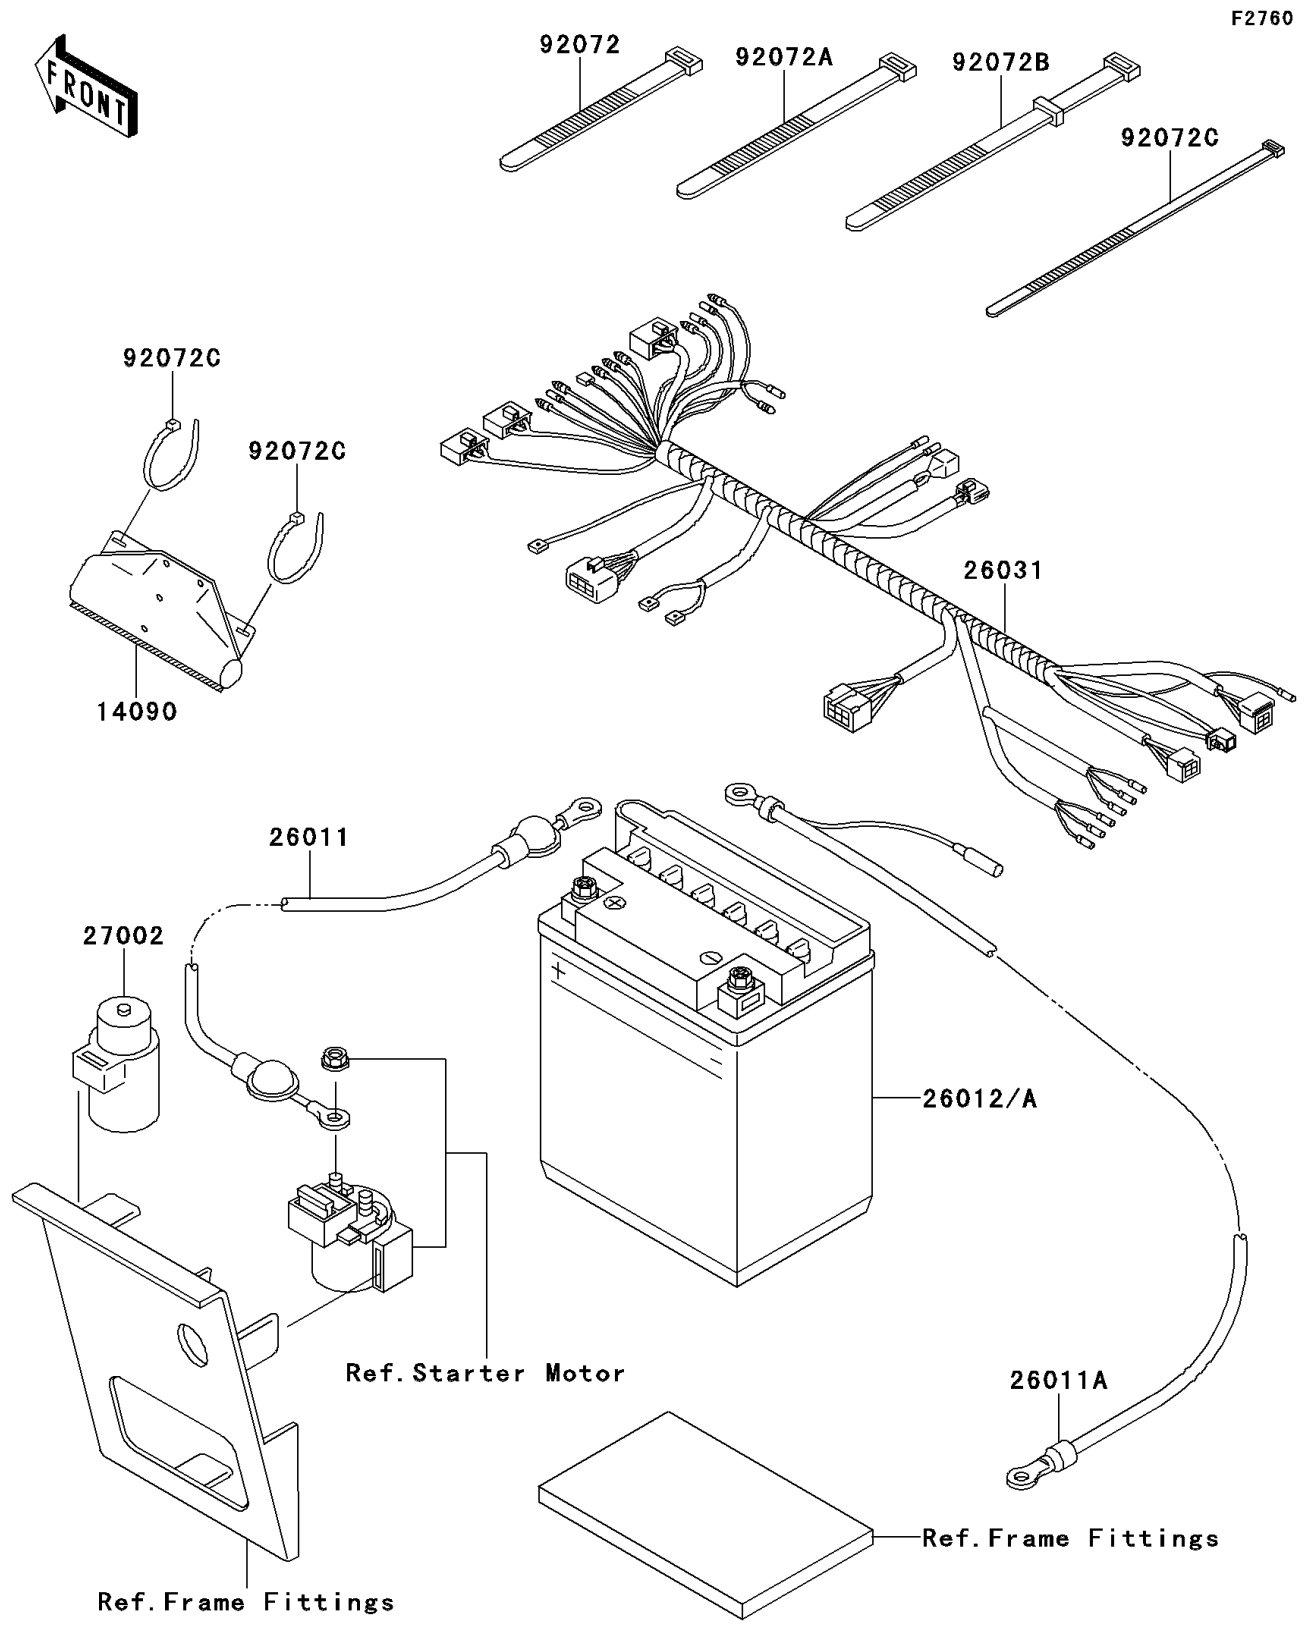

2010 Bayou® 250 PARTS DIAGRAM

Chassis Electrical Equipment

2010 Bayou® 250 PARTS LIST

Chassis Electrical Equipment

ITEM NAME	PART NUMBER	QUANTITY
COVER,COUPLER (Ref # 14090)	14090-1611	1
WIRE-LEAD,BATTERY(+) (Ref # 26011)	26011-1398	1
WIRE-LEAD,BATTERY(-) (Ref # 26011A)	26011-1558	1
BATTERY,YB10A-A2,12V 11AH (Ref # 26012A)	26012-0105	1
HARNESS,MAIN (Ref # 26031)	26031-0353	1
RELAY-ASSY (Ref # 27002)	27002-1095	1
BAND,L=123 (Ref # 92072)	92072-030	2
BAND,L=149 (Ref # 92072A)	92072-031	2
BAND,L=186 (Ref # 92072B)	92072-056	1
BAND,L=188 (Ref # 92072C)	92072-1239	12