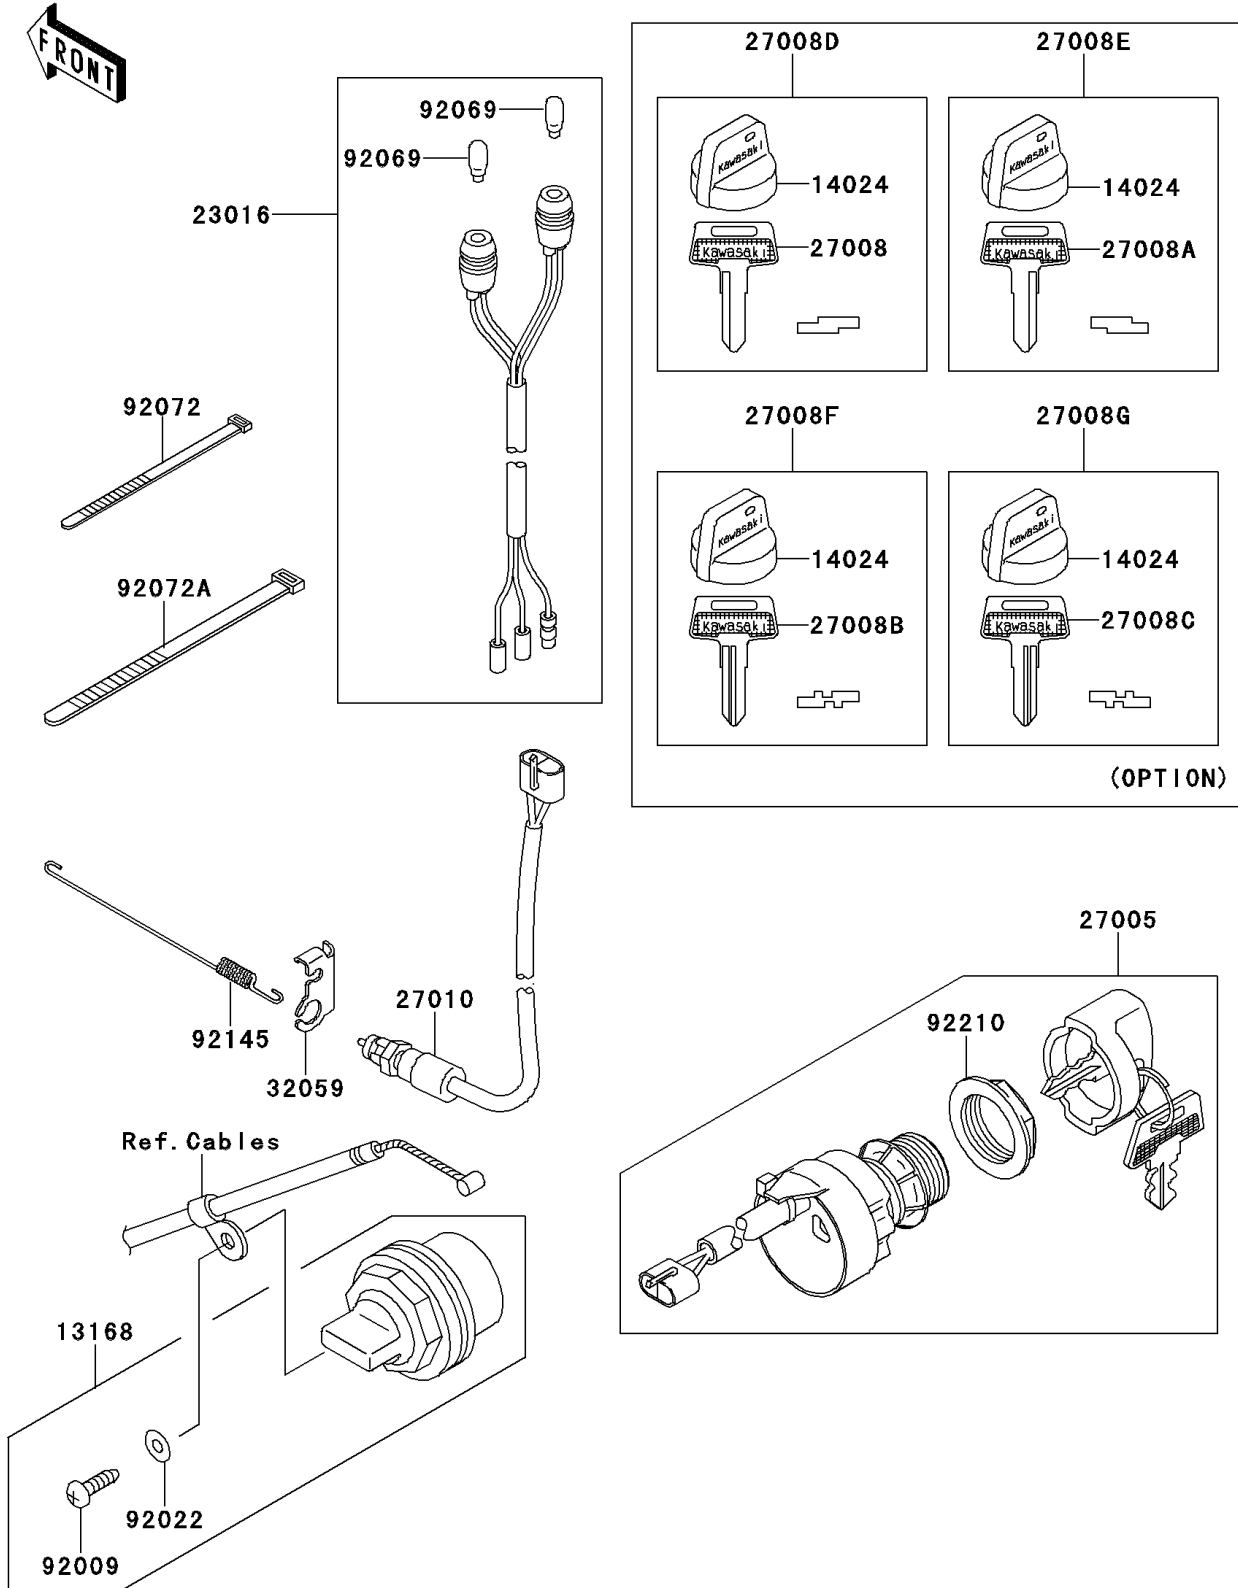

2006 Bayou 250 PARTS DIAGRAM

Ignition Switch

F2770

2006 Bayou 250 PARTS LIST

Ignition Switch

ITEM NAME	PART NUMBER	QUANTITY
LEVER,REVERSE LOCK (Ref # 13168)	13168-1760	1
COVER,KEY (Ref # 14024)	14024-1551	4
LAMP-ASSY,NEUTRAL&REVERSE (Ref # 23016)	23016-1083	1
SWITCH-ASSY-IGNITION (Ref # 27005)	27005-0002	1
KEY-LOCK,BLANK (Ref # 27008)	27008-1041	1
KEY-LOCK,BLANK (Ref # 27008A)	27008-1042	1
KEY-LOCK,BLANK (Ref # 27008B)	27008-1043	1
KEY-LOCK,BLANK (Ref # 27008C)	27008-1044	1
KEY-LOCK,BLANK,W/COVER (Ref # 27008D)	27008-1132	1
KEY-LOCK,BLANK,W/COVER (Ref # 27008E)	27008-1133	1
KEY-LOCK,BLANK,W/COVER (Ref # 27008F)	27008-1134	1
KEY-LOCK,BLANK,W/COVER (Ref # 27008G)	27008-1135	1
SWITCH,REAR BRAKE (Ref # 27010)	27010-0008	1
BRACKET-SWITCH,REAR BRAKE (Ref # 32059)	32059-1106	1
SCREW,TAPPING,4X12 (Ref # 92009)	92009-1533	1
WASHER,PLAIN,4MM (Ref # 92022)	92022-1947	1
BULB,12V 3W,T7 (Ref # 92069)	92069-1020	2
BAND,L=149 (Ref # 92072)	92072-031	1
BAND,L=188 (Ref # 92072A)	92072-1239	2
SPRING,REAR BRAKE SWITCH (Ref # 92145)	92145-0061	1
NUT,IGNITION SWITCH (Ref # 92210)	92210-1109	1