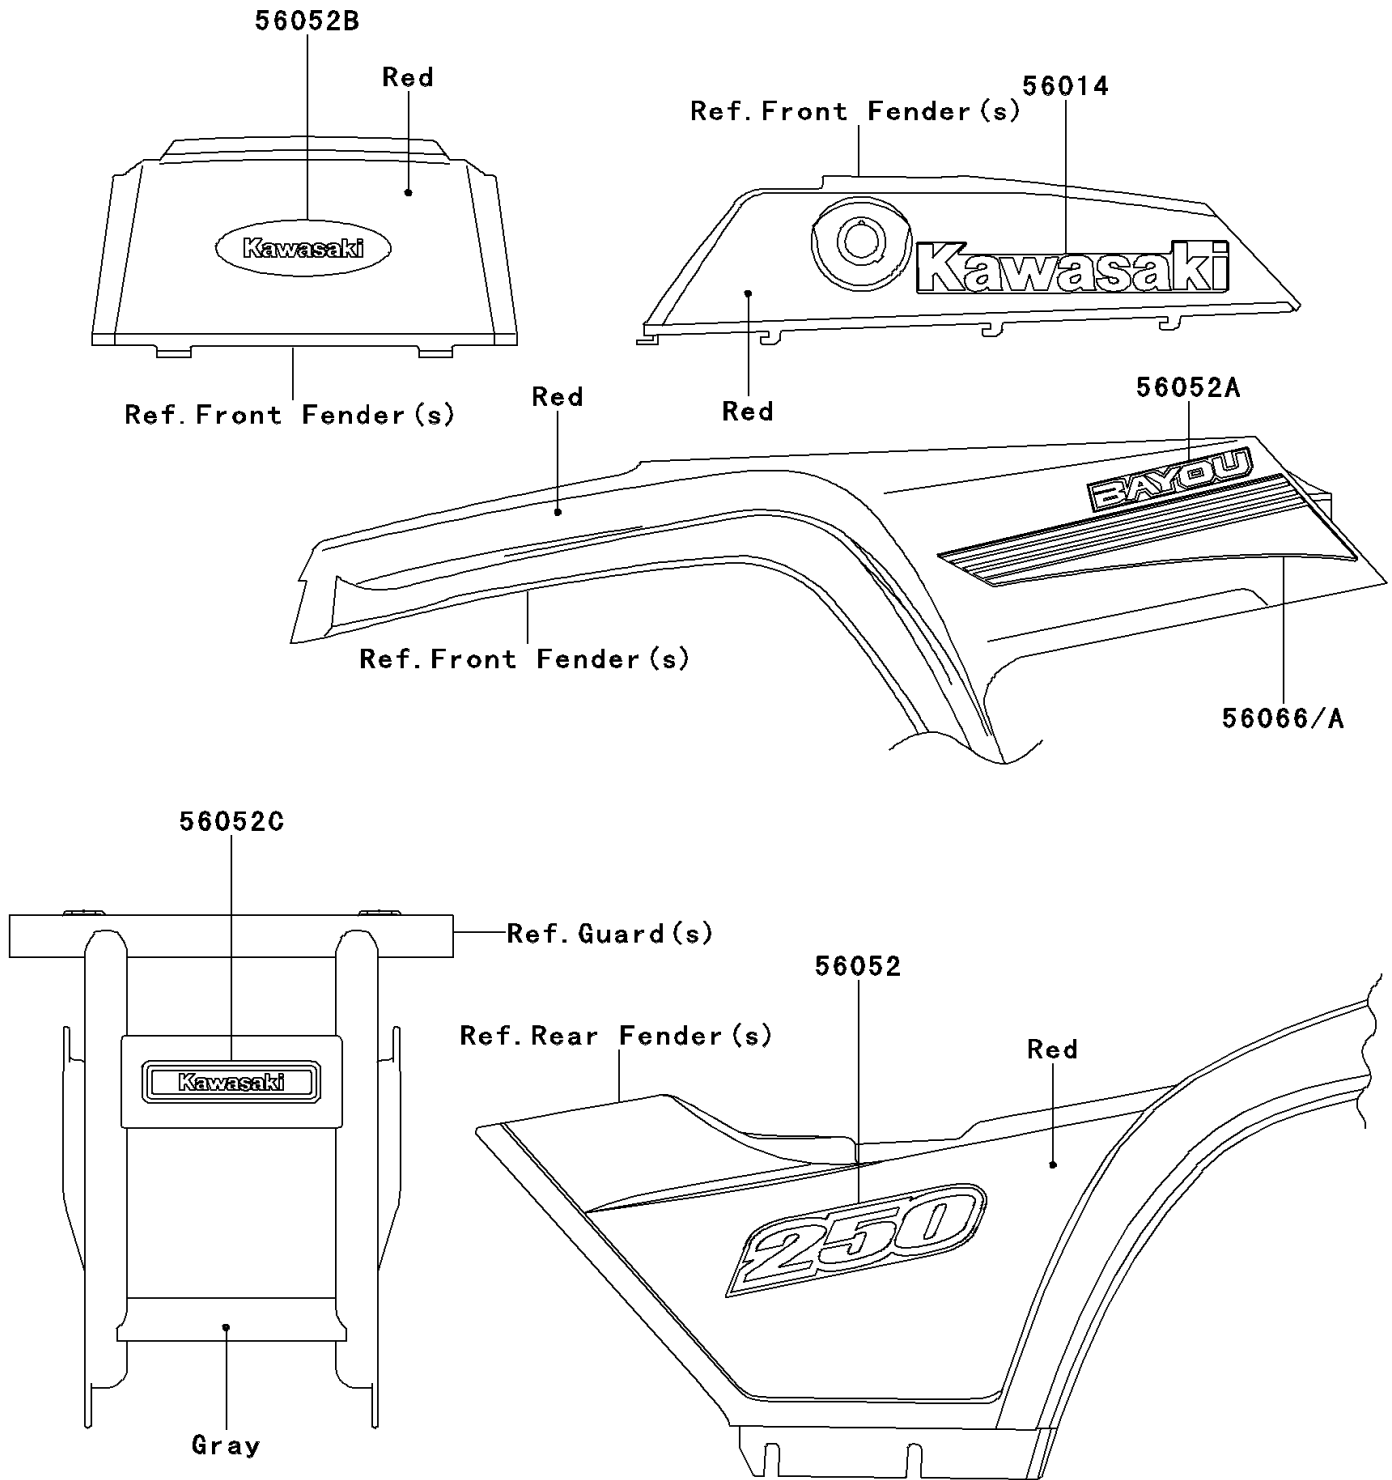

2006 Bayou 250 PARTS DIAGRAM

Decals(Red)(A6F)

F2861

2006 Bayou 250 PARTS LIST

Decals(Red)(A6F)

ITEM NAME	PART NUMBER	QUANTITY
EMBLEM,KAWASAKI (Ref # 56014)	56014-1409	2
MARK,RR FENDER,250 (Ref # 56052)	56052-0147	2
MARK,FR FENDER,BAYOU (Ref # 56052A)	56052-0392	2
MARK,FR FENDER,KAWASAKI (Ref # 56052B)	56052-0449	1
MARK,FRONT GUARD,KAWASAKI (Ref # 56052C)	56052-1682	1
PATTERN,FR FENDER,LH (Ref # 56066)	56066-1045	1
PATTERN,FR FENDER,RH (Ref # 56066A)	56066-1046	1