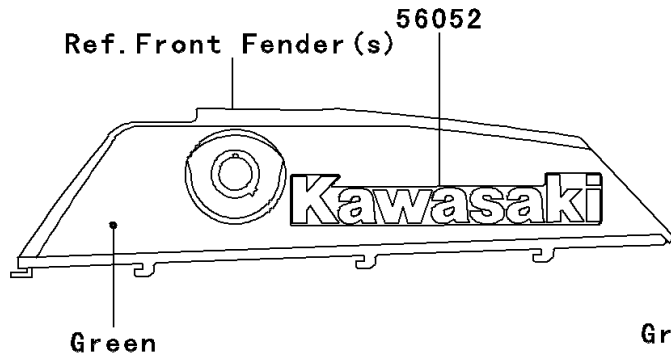

2008 Bayou® 250 PARTS DIAGRAM

Decals(Green)(A8F)

F2861G

2008 Bayou® 250 PARTS LIST

Decals(Green)(A8F)

ITEM NAME	PART NUMBER	QUANTITY
MARK,KAWASAKI (Ref # 56052)	56052-0881	2
MARK,FRONT GUARD,KAWASAKI (Ref # 56052A)	56052-1682	1
MARK,RR FENDER,250 (Ref # 56054)	56054-0087	2
PATTERN,FR FENDER,LH (Ref # 56068)	56068-0468	1
PATTERN,FR FENDER,RH (Ref # 56068A)	56068-0469	1