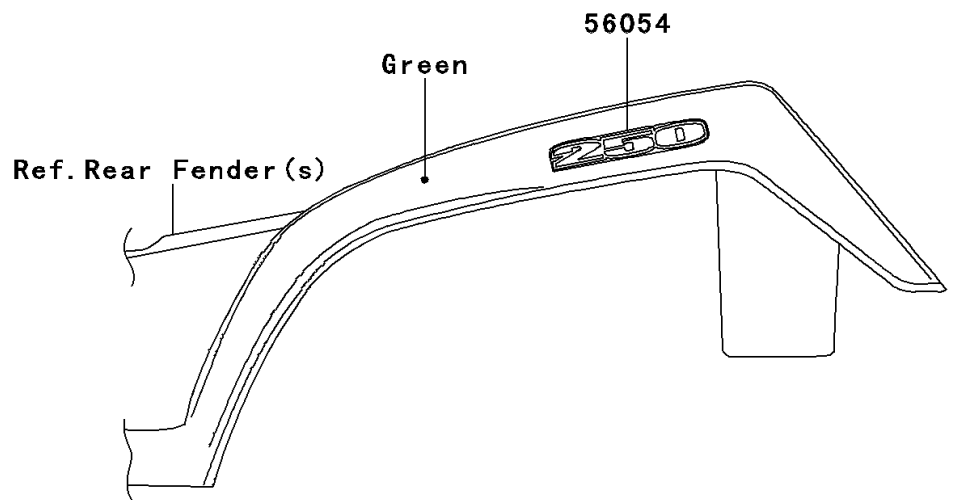

2008 Bayou® 250 PARTS DIAGRAM

Decals(Green)(A8F)

F2861G

2008 Bayou® 250 PARTS LIST

Decals(Green)(A8F)

ITEM NAME	PART NUMBER	QUANTITY
MARK,KAWASAKI (Ref # 56052)	56052-0881	2
MARK,FRONT GUARD,KAWASAKI (Ref # 56052A)	56052-1682	1
MARK,RR FENDER,250 (Ref # 56054)	56054-0087	2
PATTERN,FR FENDER,LH (Ref # 56068)	56068-0468	1
PATTERN,FR FENDER,RH (Ref # 56068A)	56068-0469	1