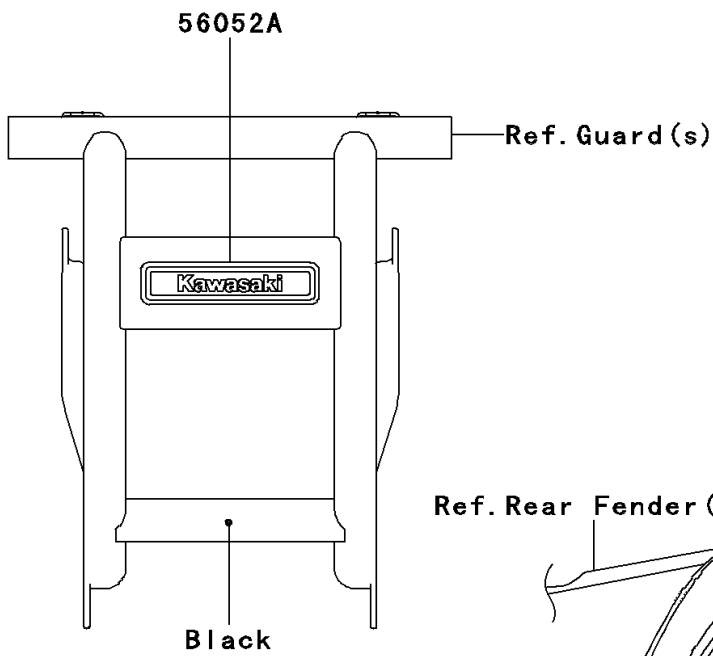

2008 Bayou® 250 PARTS DIAGRAM

Decals(Green)(A8F)

F2861G

2008 Bayou® 250 PARTS LIST

Decals(Green)(A8F)

ITEM NAME	PART NUMBER	QUANTITY
MARK,KAWASAKI (Ref # 56052)	56052-0881	2
MARK,FRONT GUARD,KAWASAKI (Ref # 56052A)	56052-1682	1
MARK,RR FENDER,250 (Ref # 56054)	56054-0087	2
PATTERN,FR FENDER,LH (Ref # 56068)	56068-0468	1
PATTERN,FR FENDER,RH (Ref # 56068A)	56068-0469	1