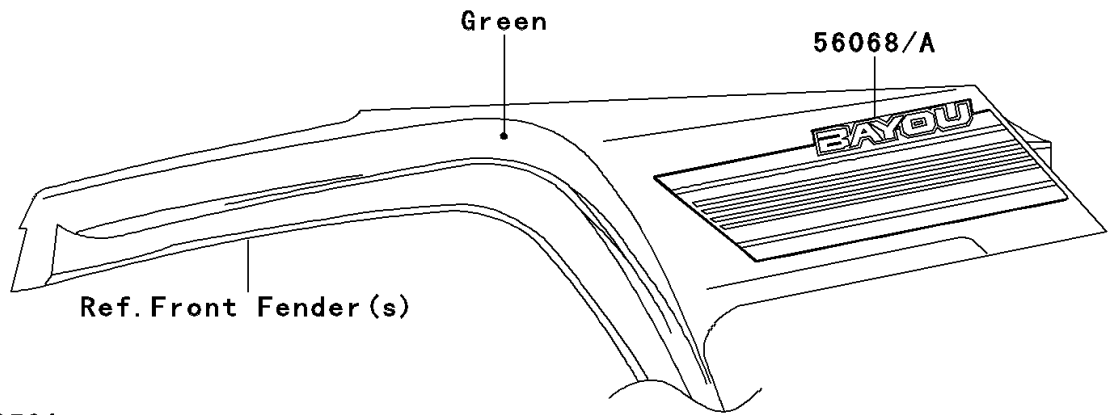

2008 Bayou® 250 PARTS DIAGRAM

Decals(Green)(A8F)

F2861G

2008 Bayou® 250 PARTS LIST

Decals(Green)(A8F)

ITEM NAME	PART NUMBER	QUANTITY
MARK,KAWASAKI (Ref # 56052)	56052-0881	2
MARK,FRONT GUARD,KAWASAKI (Ref # 56052A)	56052-1682	1
MARK,RR FENDER,250 (Ref # 56054)	56054-0087	2
PATTERN,FR FENDER,LH (Ref # 56068)	56068-0468	1
PATTERN,FR FENDER,RH (Ref # 56068A)	56068-0469	1