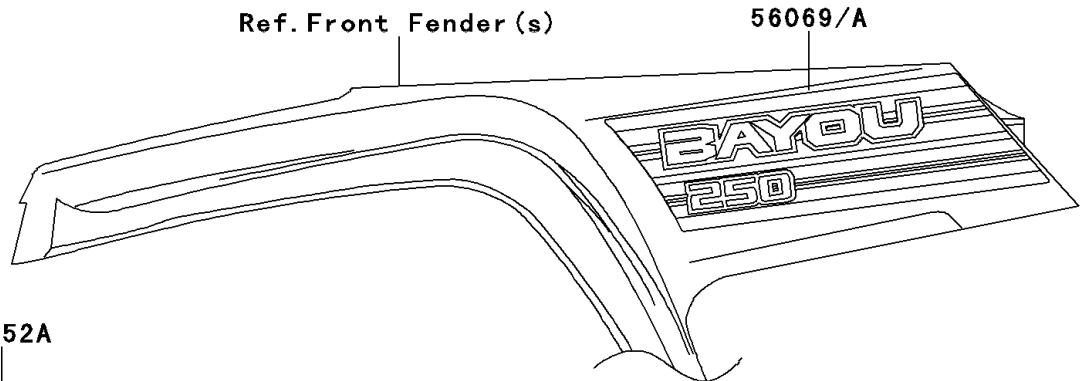

2006 Bayou 250 PARTS DIAGRAM

Decals(Red)(Blue)(AAF)

F28611

2006 Bayou 250 PARTS LIST

Decals(Red)(Blue)(AAF)

ITEM NAME	PART NUMBER	QUANTITY
BOLT-FLANGED,8X12 (Ref # 130)	130BB0812	1
WASHER-PLAIN-SMALL (Ref # 410)	410AA0500	1
WASHER-PLAIN-SMALL (Ref # 410A)	410AA0600	1
CORD-ASSY,SPEEDOMETER (Ref # 21150)	21150-1062	1
BRACKET-METER (Ref # 25008)	25008-1168	1
BRACKET-METER (Ref # 25008A)	25008-1169	1
METER-ASSY,SPEED,MPH (Ref # 25031)	25031-1234	1
GEAR-METER SCREW (Ref # 41060)	41060-1117	1
CABLE-SPEEDOMETER (Ref # 54001)	54001-1165	1
NUT,LOCK,5MM (Ref # 92015)	92015-1221	2
WASHER,5.5X20X1.2 (Ref # 92022)	92022-1405	4
RING-O,ID=13.8 (Ref # 92055)	92055-1141	1
BULB,12V 3.4W,T10 (Ref # 92069)	92069-1007	1
BAND,L=123 (Ref # 92072)	92072-030	3
BAND,L=149 (Ref # 92072A)	92072-031	1
DAMPER (Ref # 92075)	92075-1409	2
BUSHING-METER GEAR (Ref # 92087)	92087-1054	1
COLLAR,5.5X10X8.5 (Ref # 92143)	92143-1235	2
KIT.,SPEEDOMETER,MPH (Ref # 99999)	99999-1065	1