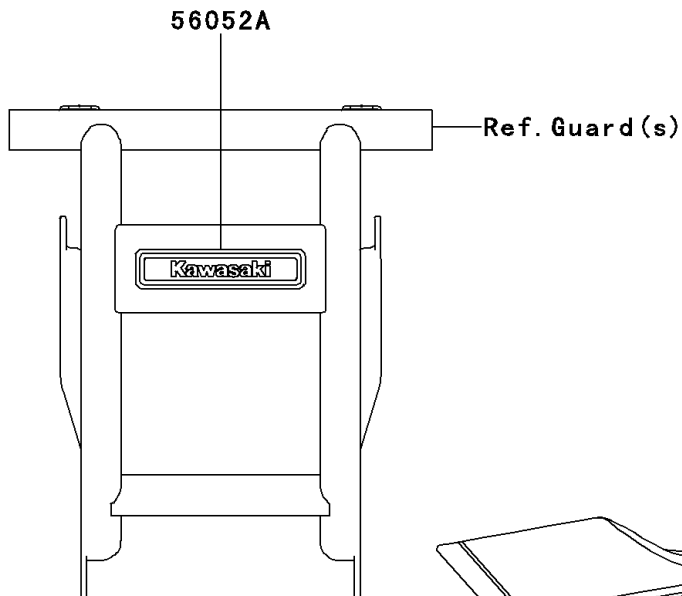

2006 Bayou 250 PARTS DIAGRAM

Decals(Red)(Blue)(AAF)

F28611

2006 Bayou 250 PARTS LIST

Decals(Red)(Blue)(AAF)

ITEM NAME	PART NUMBER	QUANTITY
BOLT-FLANGED,8X12 (Ref # 130)	130BB0812	1
WASHER-PLAIN-SMALL (Ref # 410)	410AA0500	1
WASHER-PLAIN-SMALL (Ref # 410A)	410AA0600	1
CORD-ASSY,SPEEDOMETER (Ref # 21150)	21150-1062	1
BRACKET-METER (Ref # 25008)	25008-1168	1
BRACKET-METER (Ref # 25008A)	25008-1169	1
METER-ASSY,SPEED,MPH (Ref # 25031)	25031-1234	1
GEAR-METER SCREW (Ref # 41060)	41060-1117	1
CABLE-SPEEDOMETER (Ref # 54001)	54001-1165	1
NUT,LOCK,5MM (Ref # 92015)	92015-1221	2
WASHER,5.5X20X1.2 (Ref # 92022)	92022-1405	4
RING-O,ID=13.8 (Ref # 92055)	92055-1141	1
BULB,12V 3.4W,T10 (Ref # 92069)	92069-1007	1
BAND,L=123 (Ref # 92072)	92072-030	3
BAND,L=149 (Ref # 92072A)	92072-031	1
DAMPER (Ref # 92075)	92075-1409	2
BUSHING-METER GEAR (Ref # 92087)	92087-1054	1
COLLAR,5.5X10X8.5 (Ref # 92143)	92143-1235	2
KIT.,SPEEDOMETER,MPH (Ref # 99999)	99999-1065	1