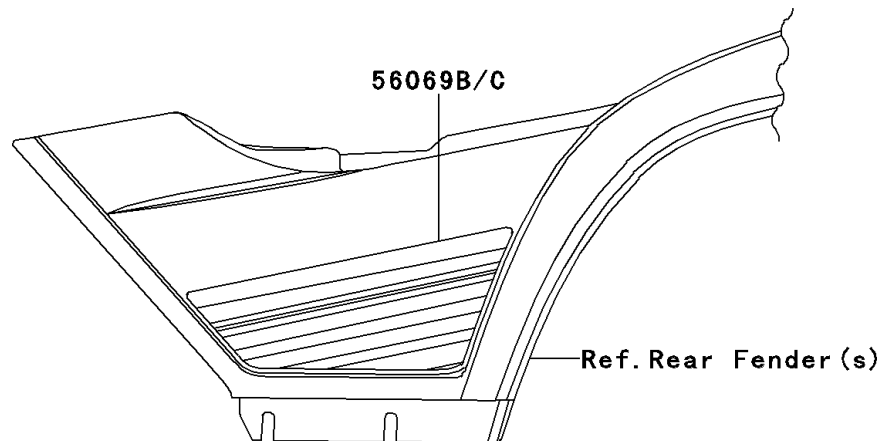

2006 Bayou 250 PARTS DIAGRAM

Decals(Red)(Blue)(AAF)

F28611

2006 Bayou 250 PARTS LIST

Decals(Red)(Blue)(AAF)

ITEM NAME	PART NUMBER	QUANTITY
BOLT-FLANGED,8X12 (Ref # 130)	130BB0812	1
WASHER-PLAIN-SMALL (Ref # 410)	410AA0500	1
WASHER-PLAIN-SMALL (Ref # 410A)	410AA0600	1
CORD-ASSY,SPEEDOMETER (Ref # 21150)	21150-1062	1
BRACKET-METER (Ref # 25008)	25008-1168	1
BRACKET-METER (Ref # 25008A)	25008-1169	1
METER-ASSY,SPEED,MPH (Ref # 25031)	25031-1234	1
GEAR-METER SCREW (Ref # 41060)	41060-1117	1
CABLE-SPEEDOMETER (Ref # 54001)	54001-1165	1
NUT,LOCK,5MM (Ref # 92015)	92015-1221	2
WASHER,5.5X20X1.2 (Ref # 92022)	92022-1405	4
RING-O,ID=13.8 (Ref # 92055)	92055-1141	1
BULB,12V 3.4W,T10 (Ref # 92069)	92069-1007	1
BAND,L=123 (Ref # 92072)	92072-030	3
BAND,L=149 (Ref # 92072A)	92072-031	1
DAMPER (Ref # 92075)	92075-1409	2
BUSHING-METER GEAR (Ref # 92087)	92087-1054	1
COLLAR,5.5X10X8.5 (Ref # 92143)	92143-1235	2
KIT.,SPEEDOMETER,MPH (Ref # 99999)	99999-1065	1