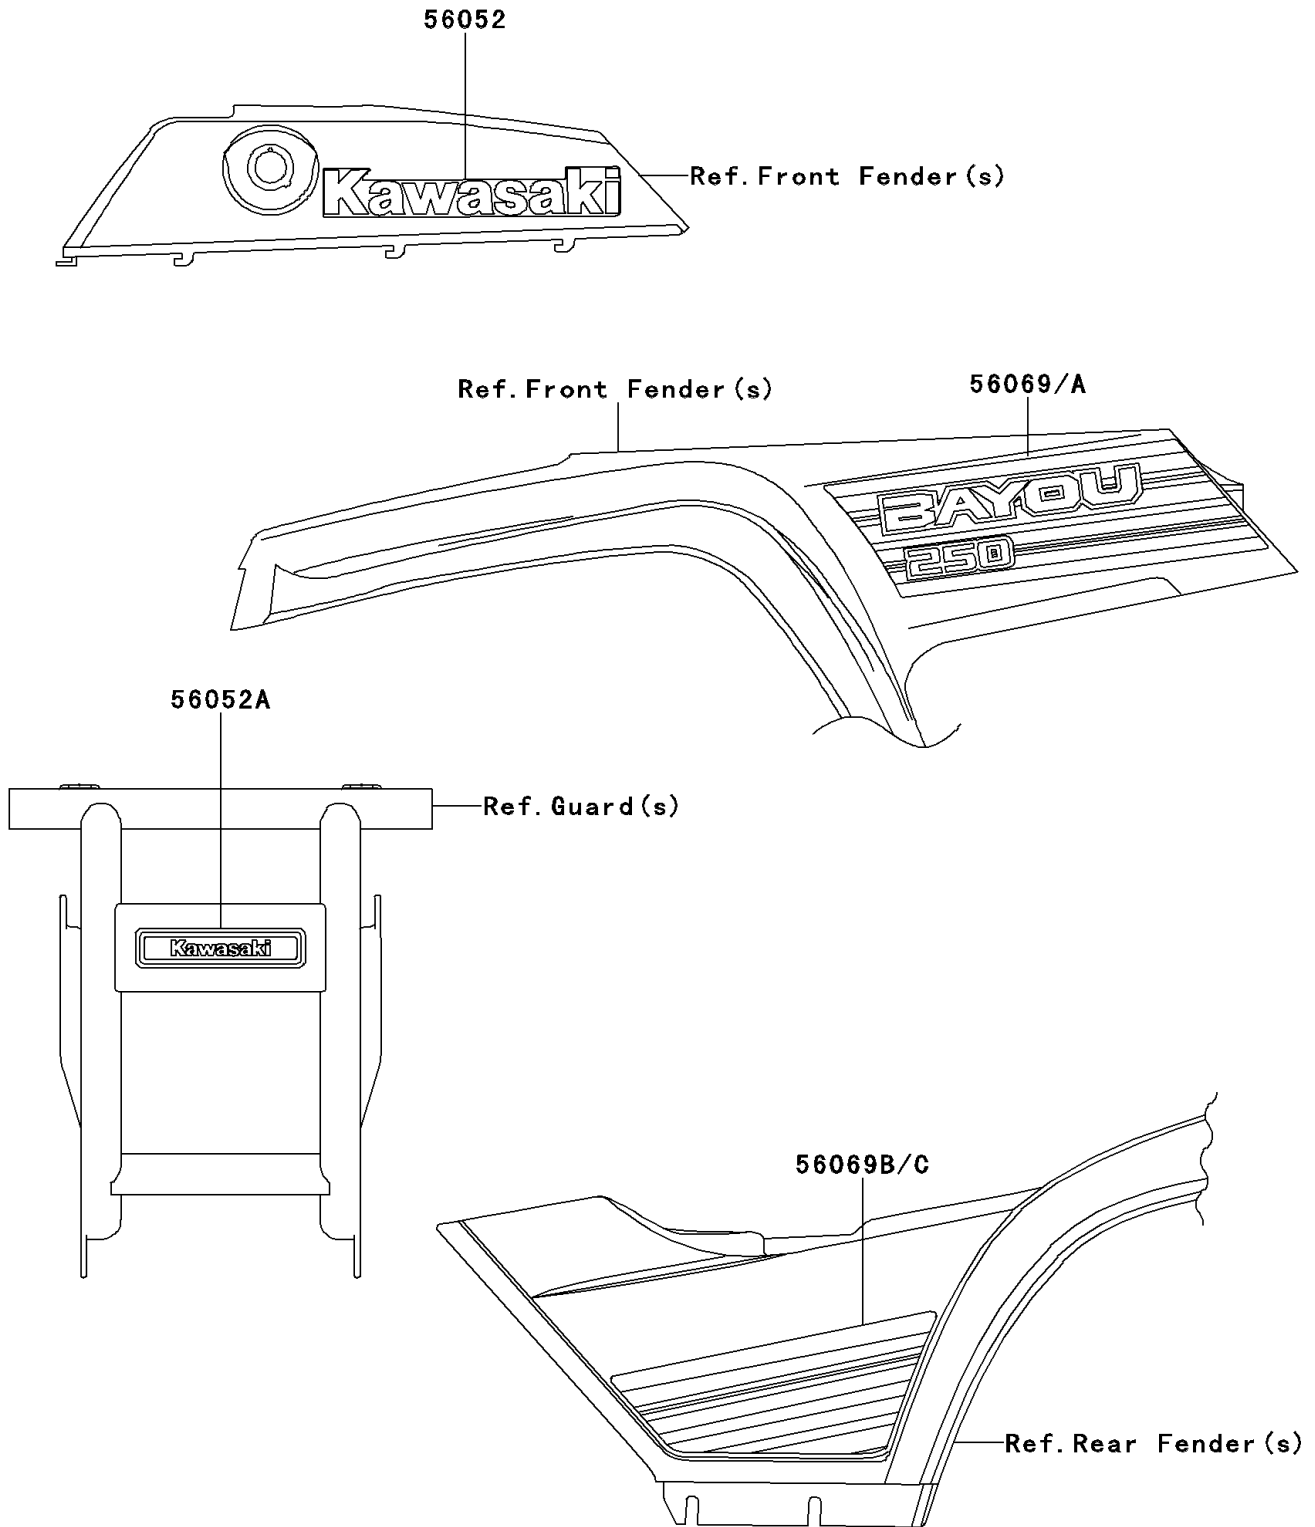

2010 Bayou® 250 PARTS DIAGRAM

Decals(Red)(Blue)(AAF)

F28611

2010 Bayou® 250 PARTS LIST

Decals(Red)(Blue)(AAF)

ITEM NAME	PART NUMBER	QUANTITY
MARK,KAWASAKI (Ref # 56052)	56052-0881	2
MARK,FRONT GUARD,KAWASAKI (Ref # 56052A)	56052-1682	1
PATTERN,FR FENDER,LH (Ref # 56069)	56069-0127	1
PATTERN,FR FENDER,RH (Ref # 56069A)	56069-0128	1
PATTERN,RR FENDER,LH (Ref # 56069B)	56069-0129	1
PATTERN,RR FENDER,RH (Ref # 56069C)	56069-0130	1
BOLT-FLANGED,8X12 (Ref # 130)	130BB0812	1
WASHER-PLAIN-SMALL (Ref # 410)	410AA0500	1
WASHER-PLAIN-SMALL (Ref # 410A)	410AA0600	1
CORD-ASSY,SPEEDOMETER (Ref # 21150)	21150-1062	1
BRACKET-METER (Ref # 25008)	25008-1168	1
BRACKET-METER (Ref # 25008A)	25008-1169	1
METER-ASSY,SPEED,MPH (Ref # 25031)	25031-1234	1
GEAR-METER SCREW (Ref # 41060)	41060-1117	1
CABLE-SPEEDOMETER (Ref # 54001)	54001-1165	1
NUT,LOCK,5MM (Ref # 92015)	92015-1221	2
WASHER,5.5X20X1.2 (Ref # 92022)	92022-1405	4
RING-O,ID=13.8 (Ref # 92055)	92055-1141	1
BULB,12V 3.4W,T10 (Ref # 92069)	92069-1007	1
BAND,L=123 (Ref # 92072)	92072-030	3
BAND,L=149 (Ref # 92072A)	92072-031	1
DAMPER (Ref # 92075)	92075-1409	2
BUSHING-METER GEAR (Ref # 92087)	92087-1054	1
COLLAR,5.5X10X8.5 (Ref # 92143)	92143-1235	2
KIT.,SPEEDOMETER,MPH (Ref # 99999)	99999-1065	1