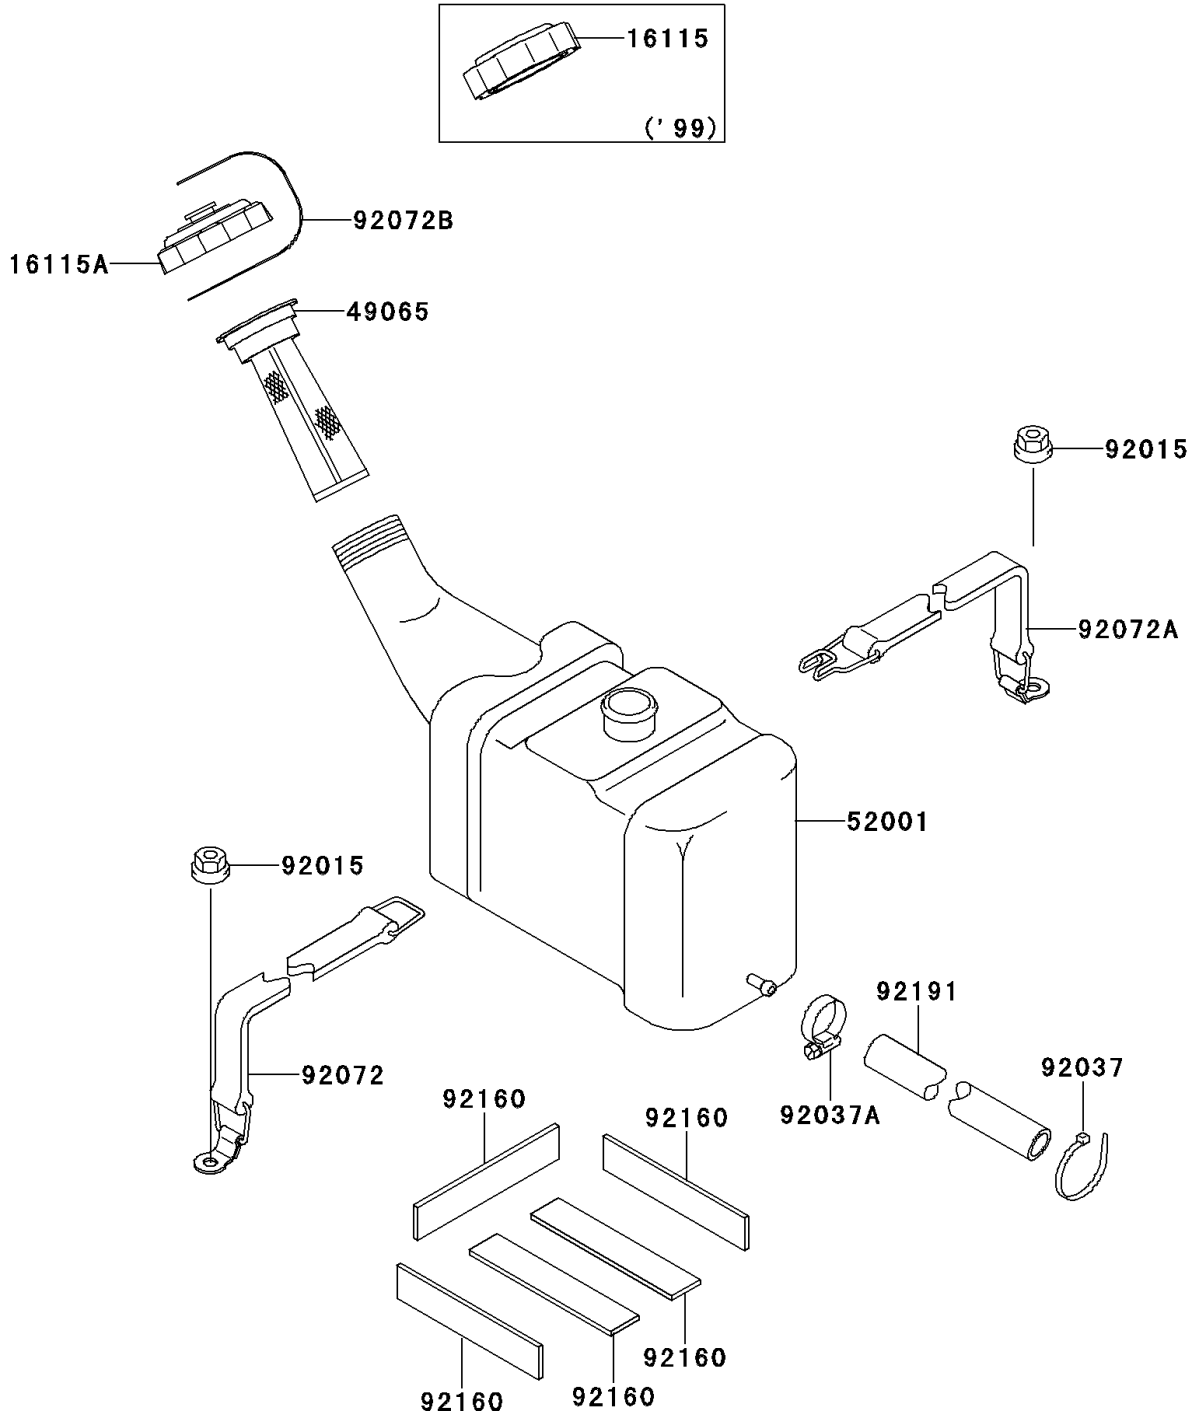

1999 900 STX PARTS DIAGRAM

Oil Tank

F3174

1999 900 STX PARTS LIST

Oil Tank

ITEM NAME	PART NUMBER	QUANTITY
CAP-OIL FILLER (Ref # 16115)	16115-3717	1
FILTER-OIL (Ref # 49065)	49065-3703	1
TANK-OIL (Ref # 52001)	52001-3728	1
NUT,6MM (Ref # 92015)	92015-3767	4
CLAMP (Ref # 92037)	92037-1173	1
CLAMP (Ref # 92037A)	92037-3726	1
BAND,OIL TANK (Ref # 92072)	92072-3812	2
BAND,OIL TANK (Ref # 92072A)	92072-3815	2
DAMPER (Ref # 92160)	92160-3793	5
TUBE,OIL (Ref # 92191)	92191-3818	1