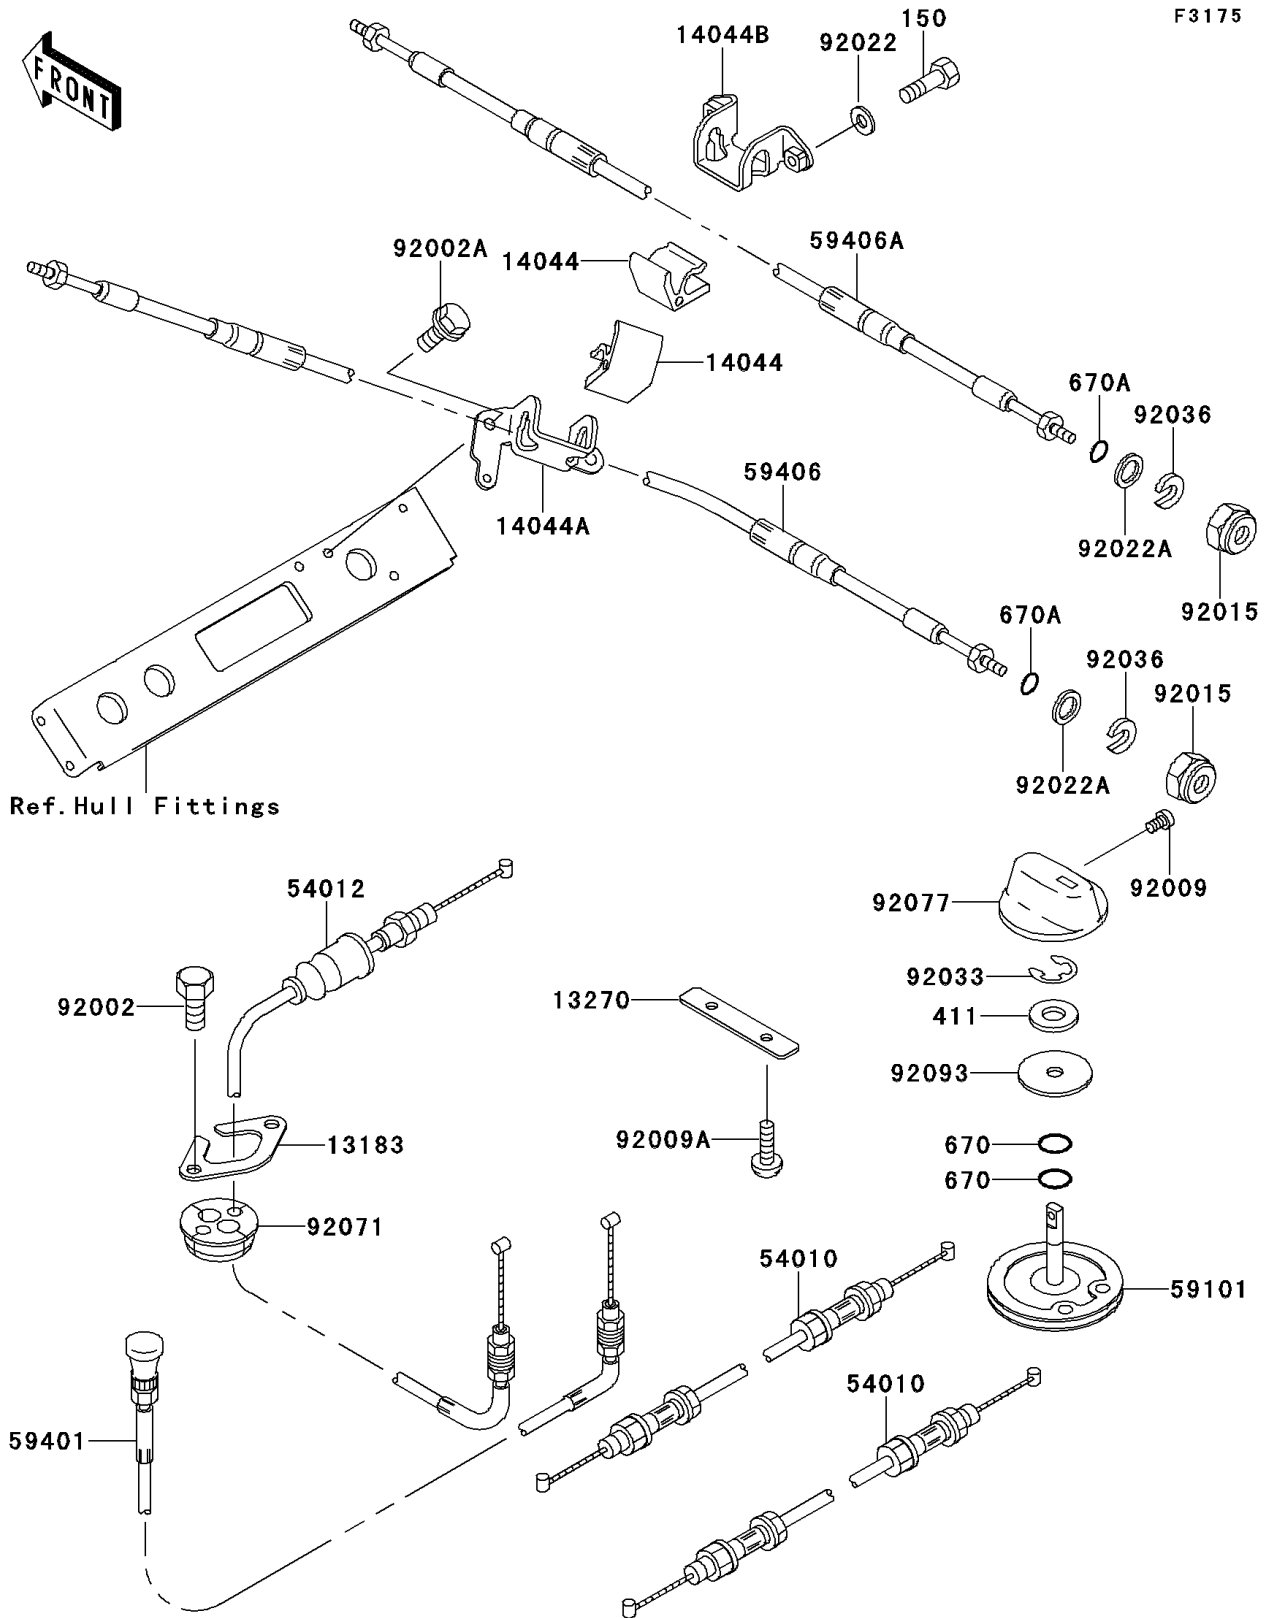

2000 900 STX PARTS DIAGRAM

Cables

2000 900 STX PARTS LIST

Cables

ITEM NAME	PART NUMBER	QUANTITY
BOLT-WS,6X18 (Ref # 150)	150R0618	2
WASHER-PLAIN,8MM (Ref # 411)	411S0800	1
O RING,8MM (Ref # 670)	670B1508	2
O RING,11MM (Ref # 670A)	670B2011	2
PLATE (Ref # 13183)	13183-3810	1
PLATE,FUEL TAP (Ref # 13270)	13270-3798	1
HOLDER-CABLE,STEERING (Ref # 14044)	14044-3714	2
HOLDER-CABLE,STEERING (Ref # 14044A)	14044-3717	1
HOLDER-CABLE,STEERING (Ref # 14044B)	14044-3731	1
CABLE,FUEL TAP (Ref # 54010)	54010-3710	2
CABLE-THROTTLE (Ref # 54012)	54012-3756	1
REEL,SHIFT CABLE (Ref # 59101)	59101-3712	1
CABLE-CHOKE (Ref # 59401)	59401-3717	1
CABLE-STRG (Ref # 59406)	59406-3748	1
CABLE-STRG,REVERSE (Ref # 59406A)	59406-3749	1
BOLT,6X16 (Ref # 92002)	92002-3728	2
BOLT,6X20 (Ref # 92002A)	92002-3755	2
SCREW,4X8 (Ref # 92009)	92009-3729	1
SCREW,5X16 (Ref # 92009A)	92009-3789	2
NUT,20MM (Ref # 92015)	92015-526	2
WASHER,6.5X20X1.5 (Ref # 92022)	92022-3710	2
WASHER (Ref # 92022A)	92022-535	2
RING-SNAP,7MM (Ref # 92033)	92033-3704	1
RING-SNAP (Ref # 92036)	92036-501	2
GROMMET,HARNESS (Ref # 92071)	92071-3790	1
KNOB,FUEL TAP (Ref # 92077)	92077-3727	1
SEAL (Ref # 92093)	92093-3757	1