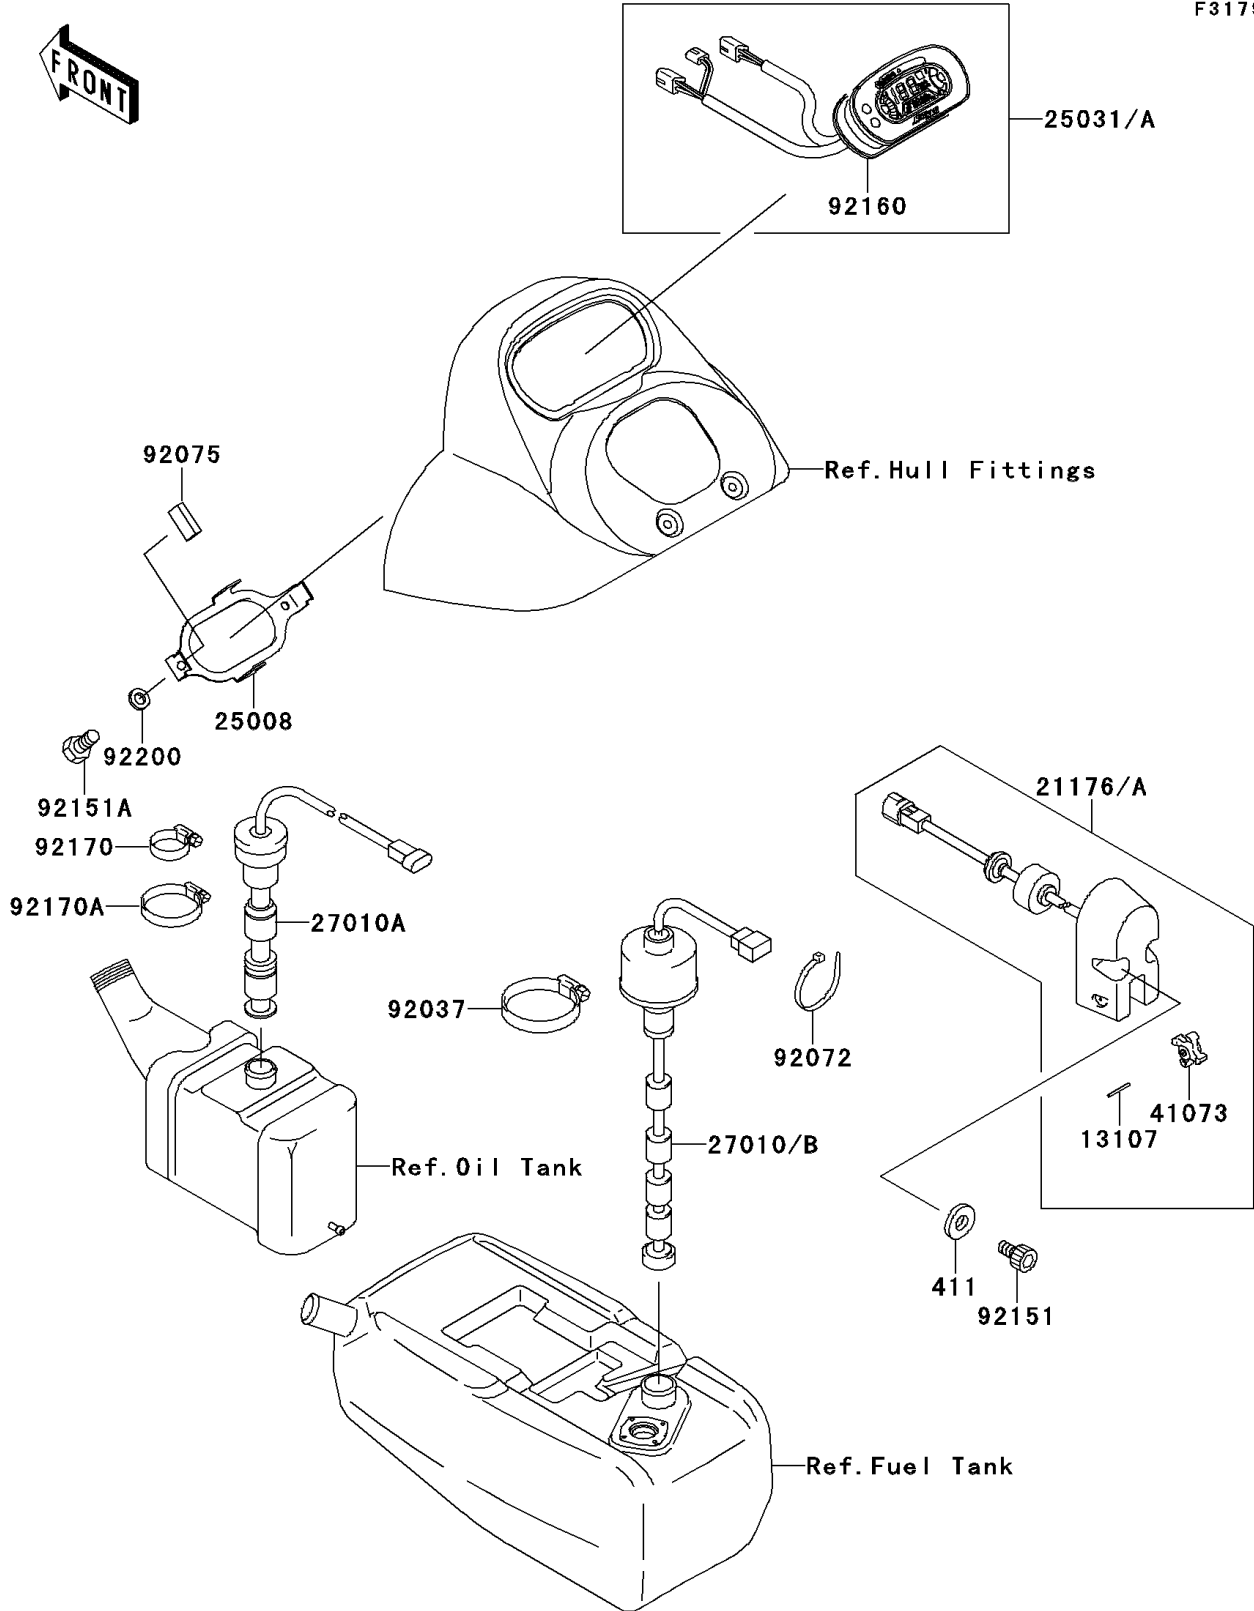

# 2000 900 STX PARTS DIAGRAM

Meters

F3179

## 2000 900 STX PARTS LIST

### Meters

ITEM NAME	PART NUMBER	QUANTITY
WASHER-PLAIN,6MM (Ref # 411)	411S0600	2
SHAFT (Ref # 13107)	13107-3754	1
SENSOR,SPEEDOMETER (Ref # 21176A)	21176-3740	1
BRACKET-METER (Ref # 25008)	25008-3709	1
METER-ASSY (Ref # 25031)	25031-3708	1
SWITCH,OIL LEVEL (Ref # 27010A)	27010-3753	1
SWITCH,FUEL LEVEL (Ref # 27010B)	27010-3770	1
WHEEL-ASSY,PADDLE (Ref # 41073)	41073-3701	1
CLAMP (Ref # 92037)	92037-3009	1
BAND,L=201 (Ref # 92072)	92072-3778	1
DAMPER (Ref # 92075)	92075-1446	4
BOLT,SOCKET,6X10 (Ref # 92151)	92151-3704	2
BOLT,5X10 (Ref # 92151A)	92151-3707	2
DAMPER,METER (Ref # 92160)	92160-3881	1
CLAMP (Ref # 92170)	92170-3718	1
CLAMP (Ref # 92170A)	92170-3734	1
WASHER,5.9X16X1.5 (Ref # 92200)	92200-3714	2