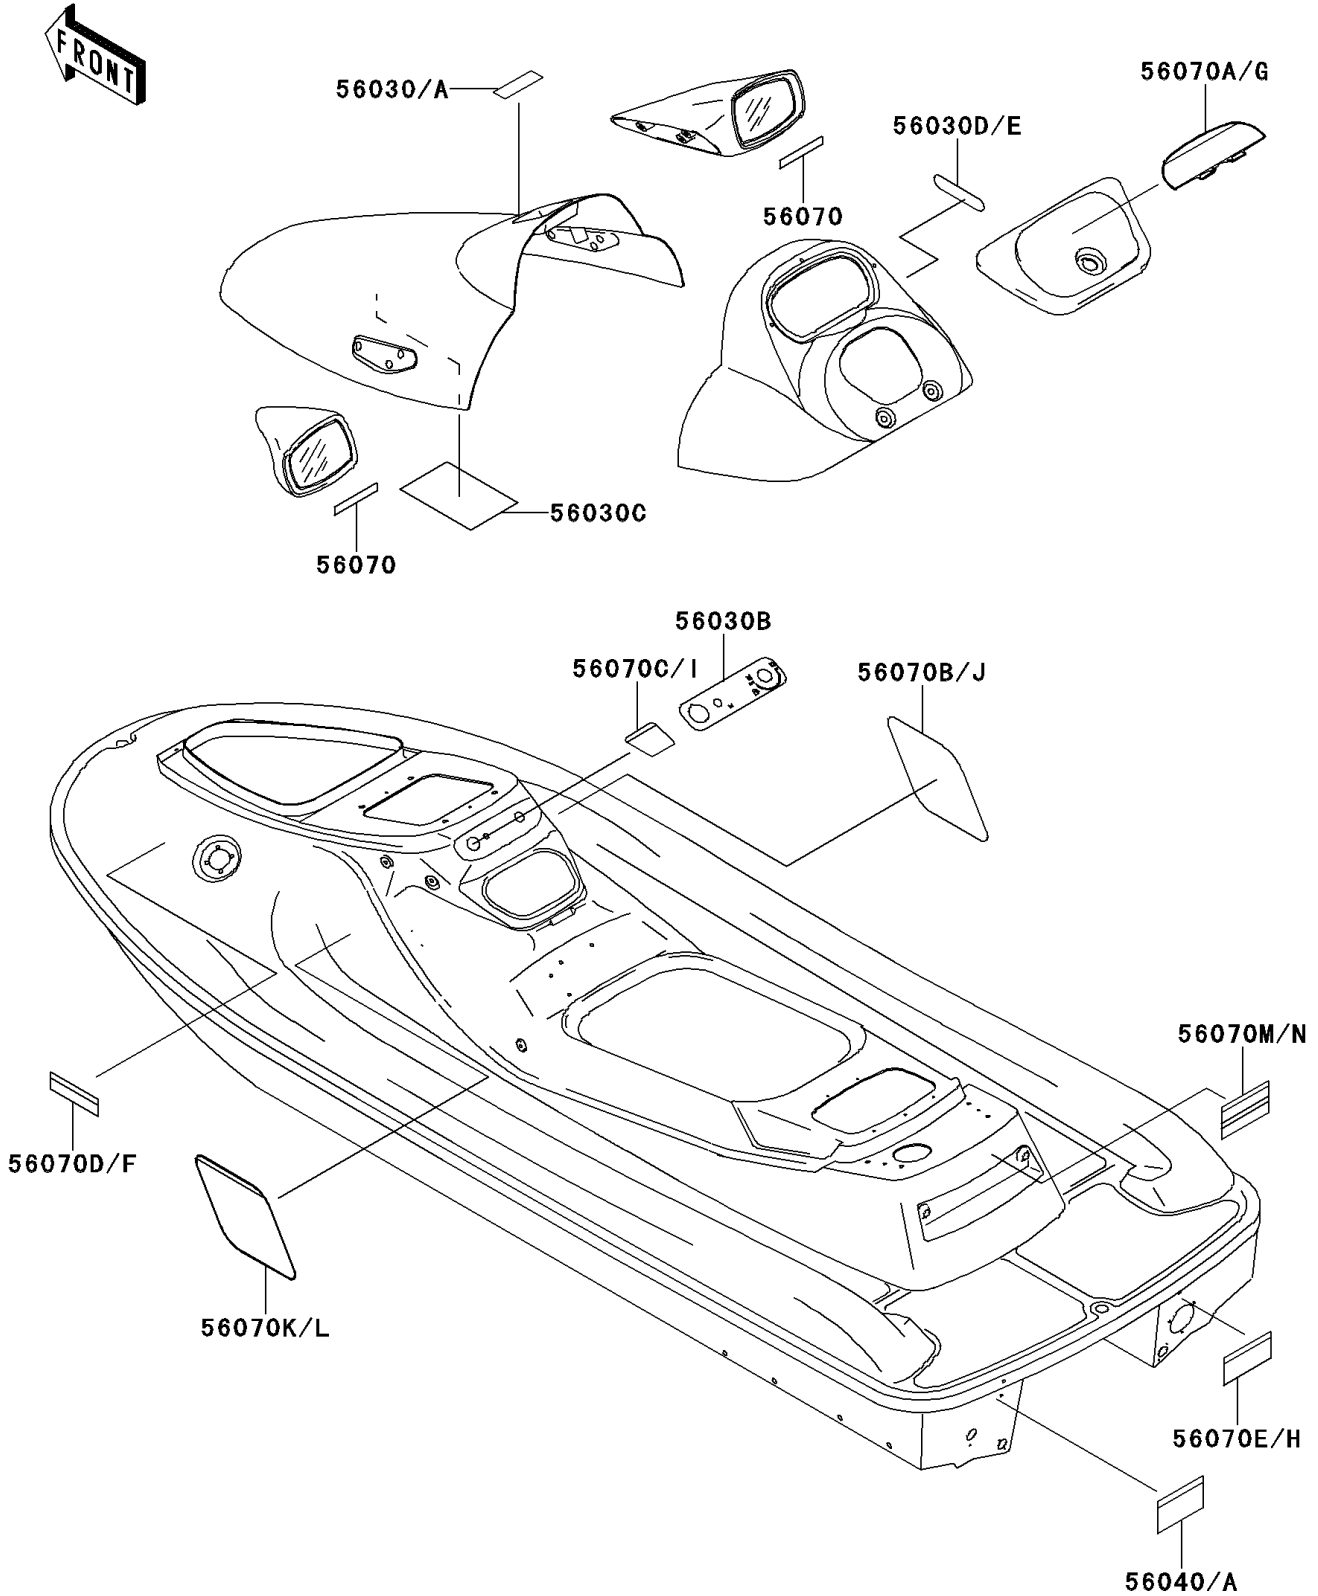

# 2000 900 STX PARTS DIAGRAM

Labels

F3183

## 2000 900 STX PARTS LIST

### Labels

ITEM NAME	PART NUMBER	QUANTITY
LABEL,FIRE EXTINGUISHER (Ref # 56030)	56030-3755	1
LABEL,FUEL TAP&CHOKE (Ref # 56030B)	56030-3812	1
LABEL,HATCH (Ref # 56030C)	56030-3814	1
LABEL,REVERSE (Ref # 56030D)	56030-3815	1
LABEL-WARNING,NOZZLE (Ref # 56040)	56040-3898	1
LABEL-WARNING,MIRROR (Ref # 56070)	56070-3764	2
LABEL-WARNING,CENTER STORAGE (Ref # 56070A)	56070-3803	1
LABEL-WARNING,IMPORTANT SAFETY (Ref # 56070B)	56070-3805	1
LABEL-WARNING,TETHER SWITCH (Ref # 56070C)	56070-3806	1
LABEL-WARNING,GASOLINE (Ref # 56070D)	56070-3808	1
LABEL-WARNING,REVERSE BUCKET (Ref # 56070E)	56070-3809	1
LABEL-WARNING,IMPORTANT SAFETY (Ref # 56070K)	56070-3847	1
LABEL-WARNING,GRAB HANDLE&STEP (Ref # 56070M)	56070-3866	1