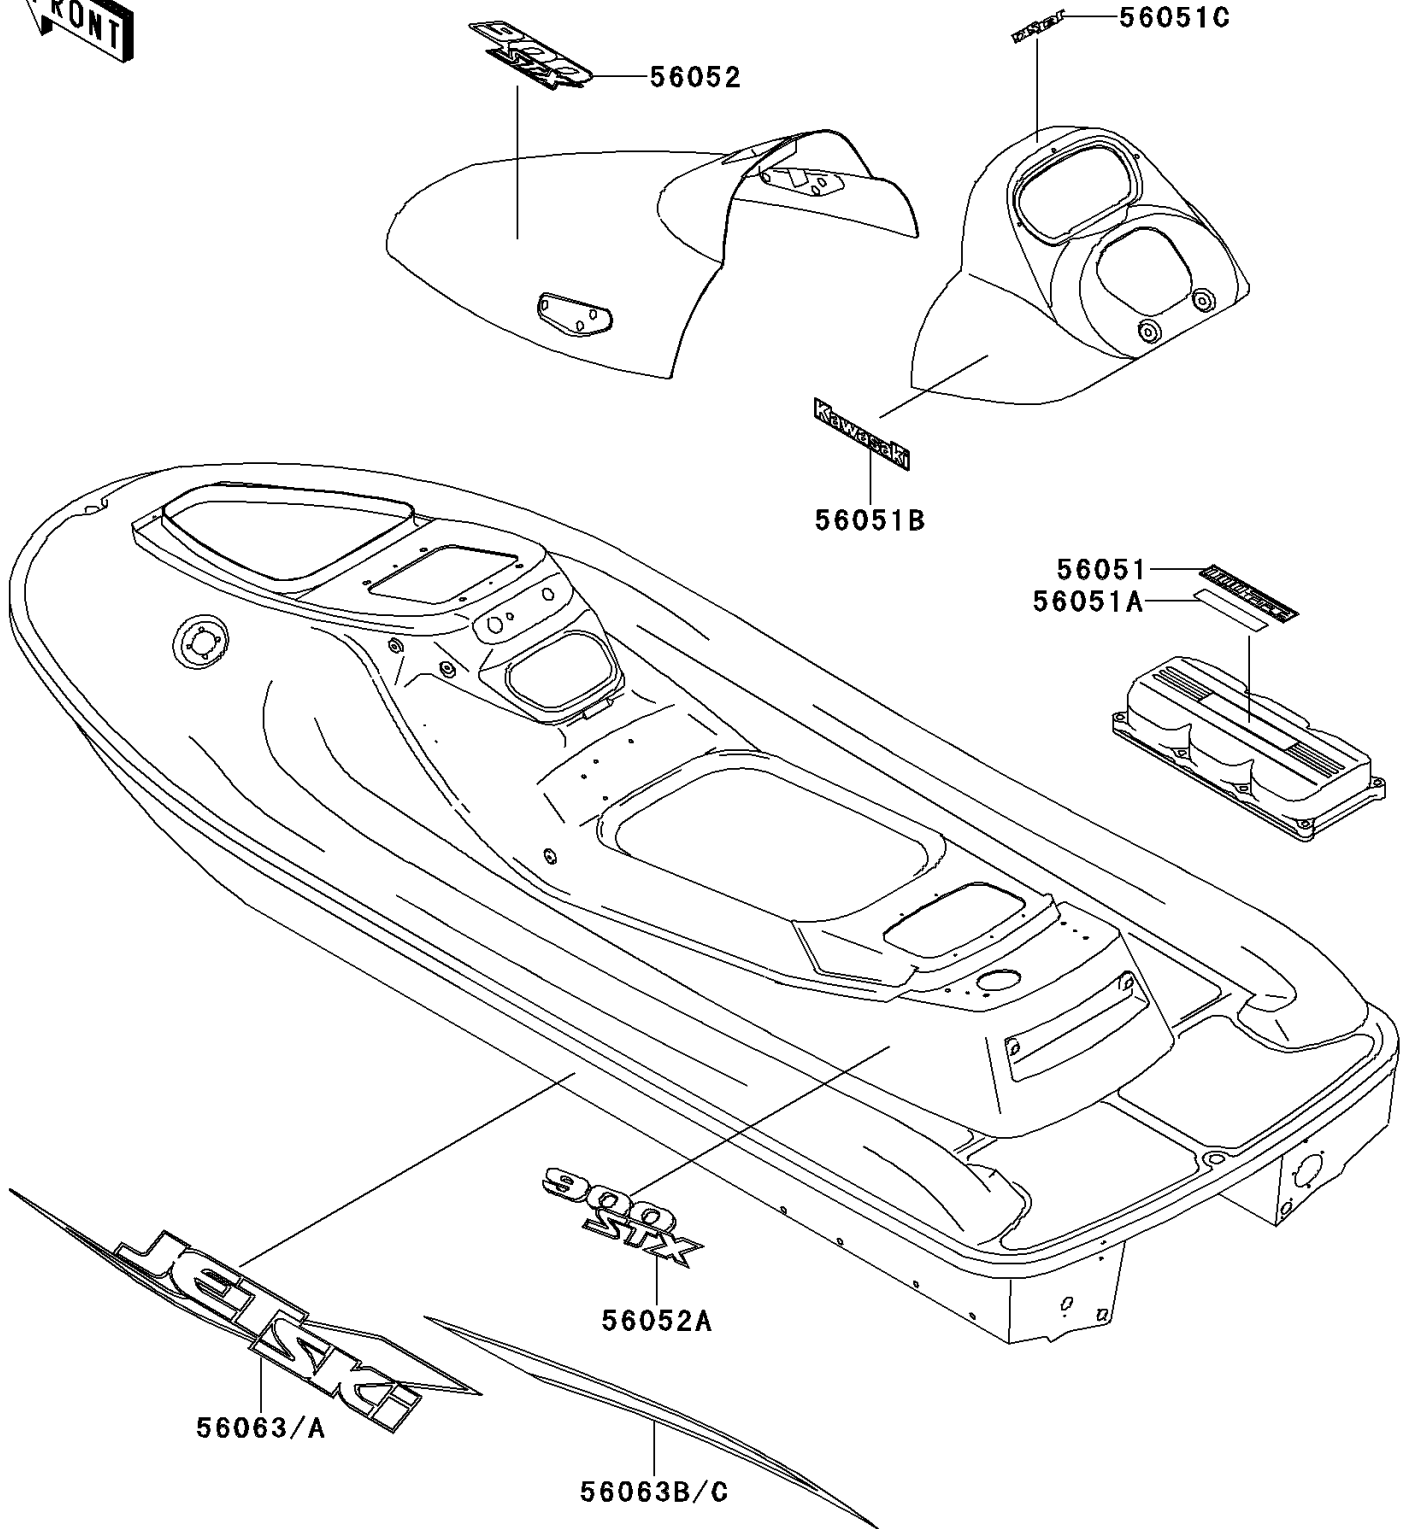

# 2000 900 STX PARTS DIAGRAM

Decals(JT900-B2)

F3880A

## 2000 900 STX PARTS LIST

Decals(JT900-B2)

ITEM NAME	PART NUMBER	QUANTITY
MARK,900 TRIPLE (Ref # 56051)	56051-3743	1
MARK,INTAKE COVER (Ref # 56051A)	56051-3809	1
MARK,HANDLE COVER,KAWASAKI (Ref # 56051B)	56051-3810	1
MARK,METER COVER,JET SKI (Ref # 56051C)	56051-3816	1
MARK,HATCH COVER,900 STX (Ref # 56052)	56052-3730	1
MARK,DECK,900 STX (Ref # 56052A)	56052-3731	2
PATTERN,HULL,LH (Ref # 56063)	56063-3734	1
PATTERN,HULL,RH (Ref # 56063A)	56063-3735	1
PATTERN,DECK,LH (Ref # 56063B)	56063-3736	1
PATTERN,DECK,RH (Ref # 56063C)	56063-3737	1