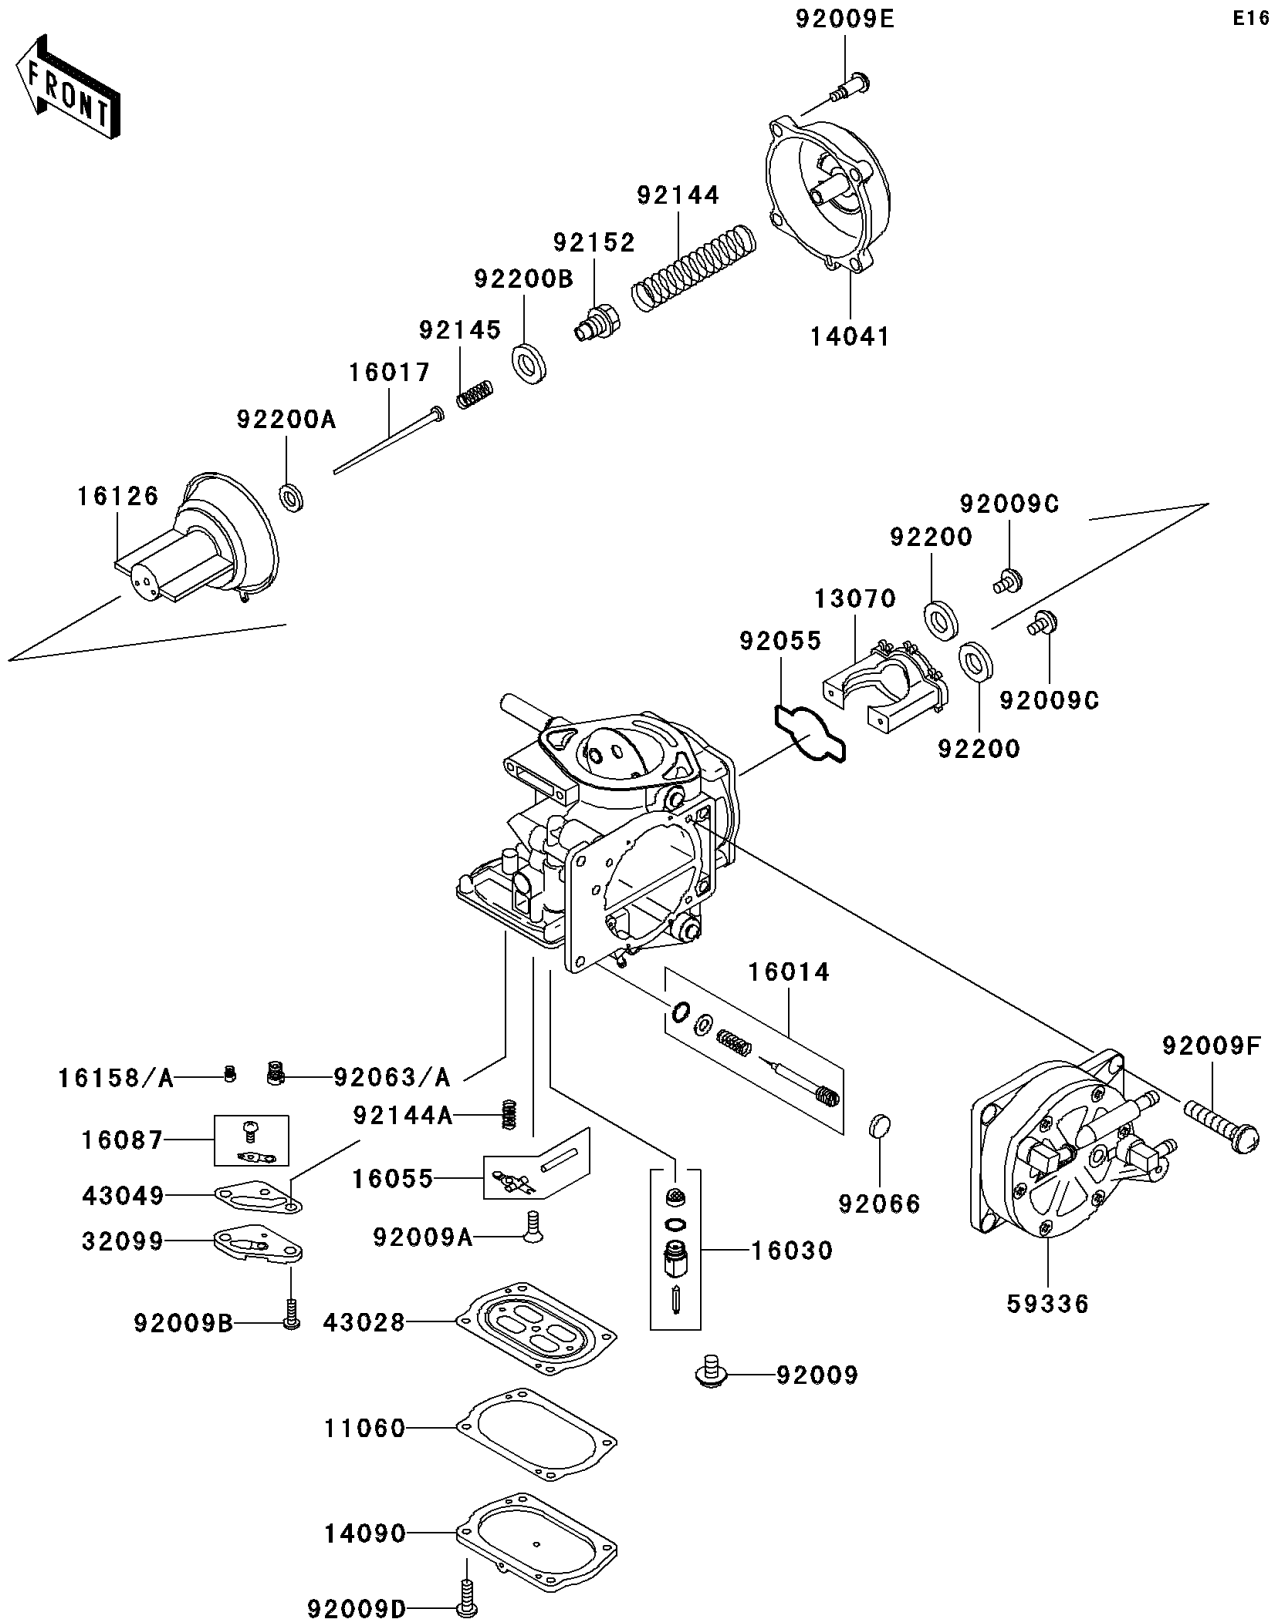

2002 900 STS PARTS DIAGRAM

Carburetor Parts

E1612

2002 900 STS PARTS LIST

Carburetor Parts

ITEM NAME	PART NUMBER	QUANTITY
GASKET,DIAPHRAGM COVER (Ref # 11060)	11060-3789	3
GUIDE,VACUUM VALVE (Ref # 13070)	13070-3726	3
COVER-COMP,MIXING (Ref # 14041)	14041-1100	3
COVER,DIAPHRAGM (Ref # 14090)	14090-3816	3
SCREW-PILOT AIR (Ref # 16014)	16014-3702	3
JET-NEEDLE,N7FC (Ref # 16017)	16017-3707	3
VALVE-FLOAT (Ref # 16030)	16030-3704	3
ARM-FLOAT (Ref # 16055)	16055-3702	3
VALVE-CHECK (Ref # 16087)	16087-3706	3
VALVE,VACUUM (Ref # 16126)	16126-3705	3
JET-SLOW,#38 (Ref # 16158)	16158-3722	3
JET-SLOW,#35 (Ref # 16158A)	16158-3726	3
CASE,JET (Ref # 32099)	32099-3833	3
DIAPHRAGM,CARBURETOR (Ref # 43028)	43028-3711	3
PACKING,JET CASE (Ref # 43049)	43049-3713	3
CASE-PUMP,DIAPHRAGM (Ref # 59336)	59336-3718	1
SCREW (Ref # 92009)	92009-1771	3
SCREW,3X8 (Ref # 92009A)	92009-3712	3
SCREW,4X8 (Ref # 92009B)	92009-3804	6
SCREW,VALVE GUIDE (Ref # 92009C)	92009-3839	6
SCREW,DIAPHRAGM COVER (Ref # 92009D)	92009-3840	12
SCREW,MIXING COVER (Ref # 92009E)	92009-3841	12
SCREW,6X16 (Ref # 92009F)	92009-3865	4
RING-O,VACUUM VALVE GUIDE (Ref # 92055)	92055-3749	3
JET-MAIN,#165 (Ref # 92063)	92063-3720	3
JET-MAIN,#155 (Ref # 92063A)	92063-3723	3
PLUG,PILOT AIR SCREW (Ref # 92066)	92066-3769	3
SPRING,VACUUM VALVE (Ref # 92144)	92144-1962	3
SPRING,FLOAT ARM (Ref # 92144A)	92144-3764	3

2002 900 STS PARTS LIST

Carburetor Parts

ITEM NAME	PART NUMBER	QUANTITY
SPRING,JET NEEDLE (Ref # 92145)	92145-3719	3
COLLAR,JET NEEDLE (Ref # 92152)	92152-3706	3
WASHER,VALVE GUIDE (Ref # 92200)	92200-3772	6
WASHER,JET NEEDLE (Ref # 92200A)	92200-3773	3
WASHER,JET NEEDLE COLLAR (Ref # 92200B)	92200-3774	3