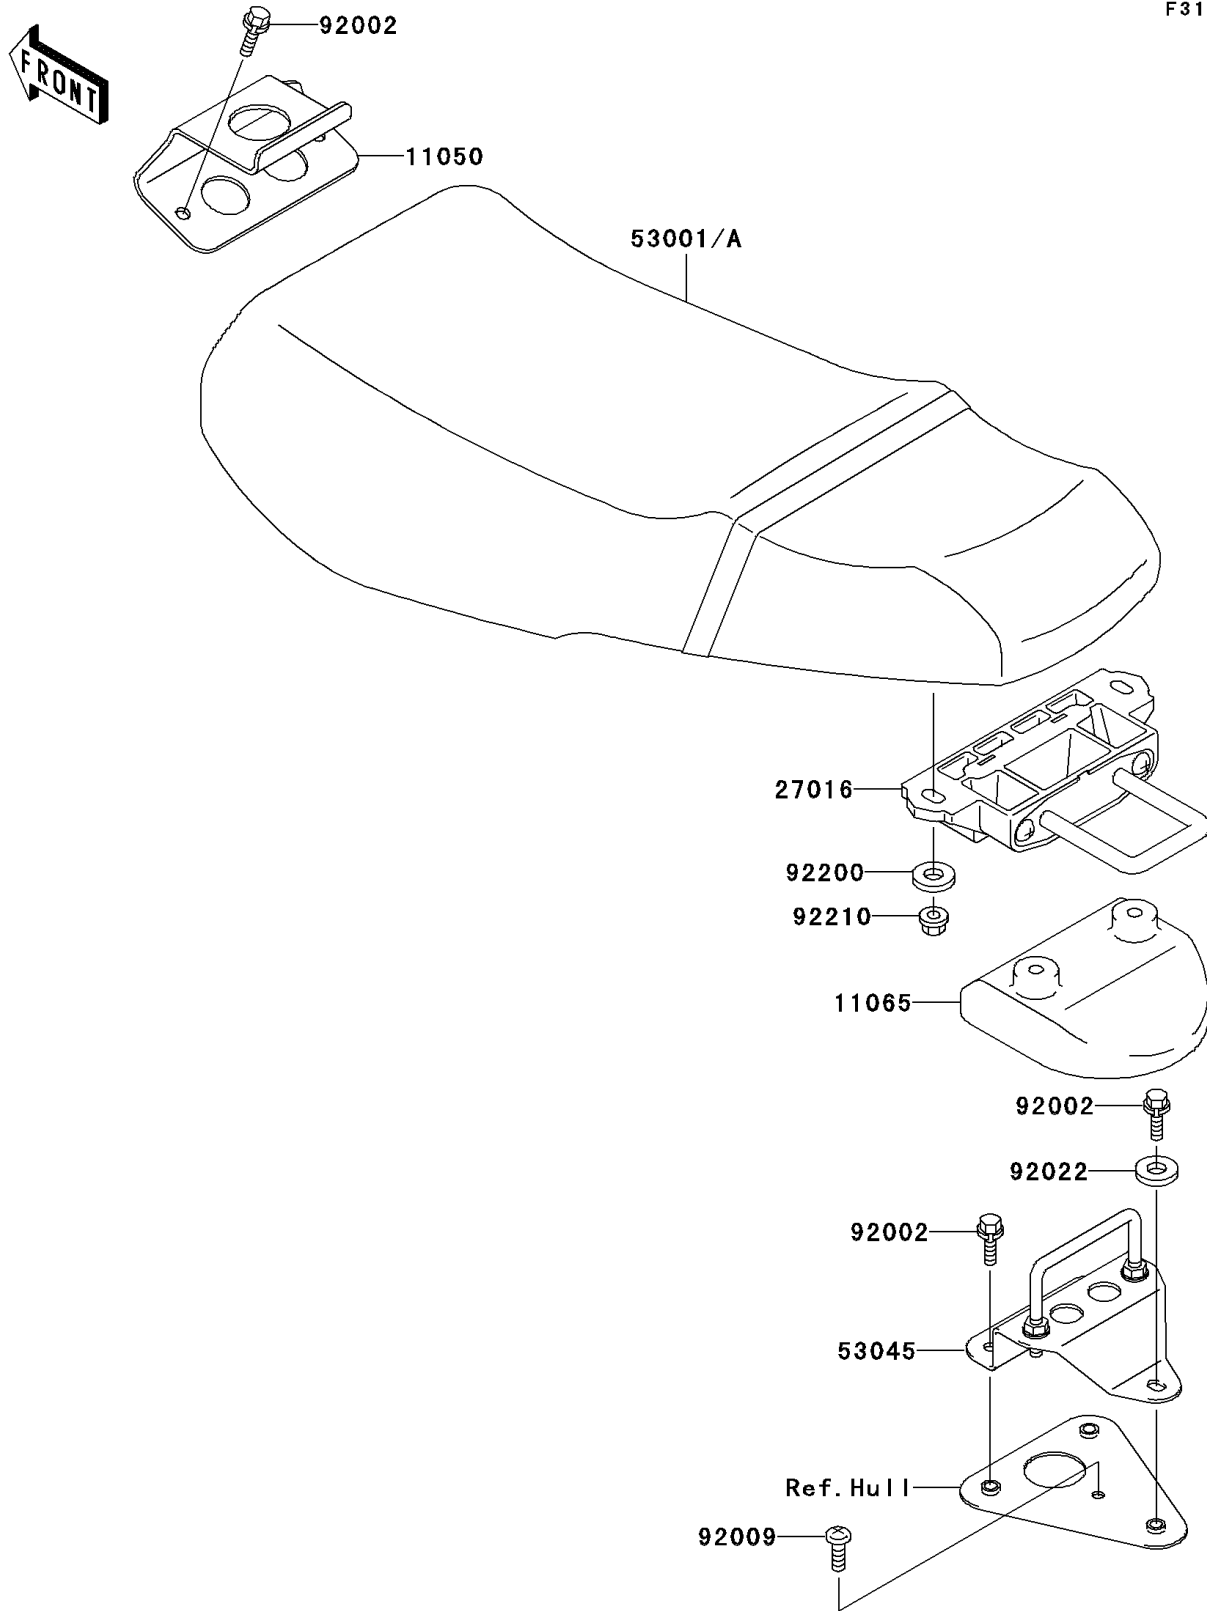

# 2002 900 STS PARTS DIAGRAM

Seat

F3146

## 2002 900 STS PARTS LIST

### Seat

ITEM NAME	PART NUMBER	QUANTITY
BRACKET,SEAT (Ref # 11050)	11050-3764	1
CAP,SEAT LOCK HOOK (Ref # 11065)	11065-3702	1
LOCK-ASSY,REAR SEAT (Ref # 27016)	27016-3749	1
SEAT-ASSY,BEIGE/RED (Ref # 53001A)	53001-3755-306	1
HOOK-ASSY,SEAT LOCK (Ref # 53045)	53045-3706	1
BOLT,6X25 (Ref # 92002)	92002-3714	5
SCREW,5X16 (Ref # 92009)	92009-3789	1
WASHER,6.5X20X1.5 (Ref # 92022)	92022-3710	1
WASHER,6.5X20X1.5 (Ref # 92200)	92200-3715	2
NUT,FLANGED,6MM (Ref # 92210)	92210-3718	2