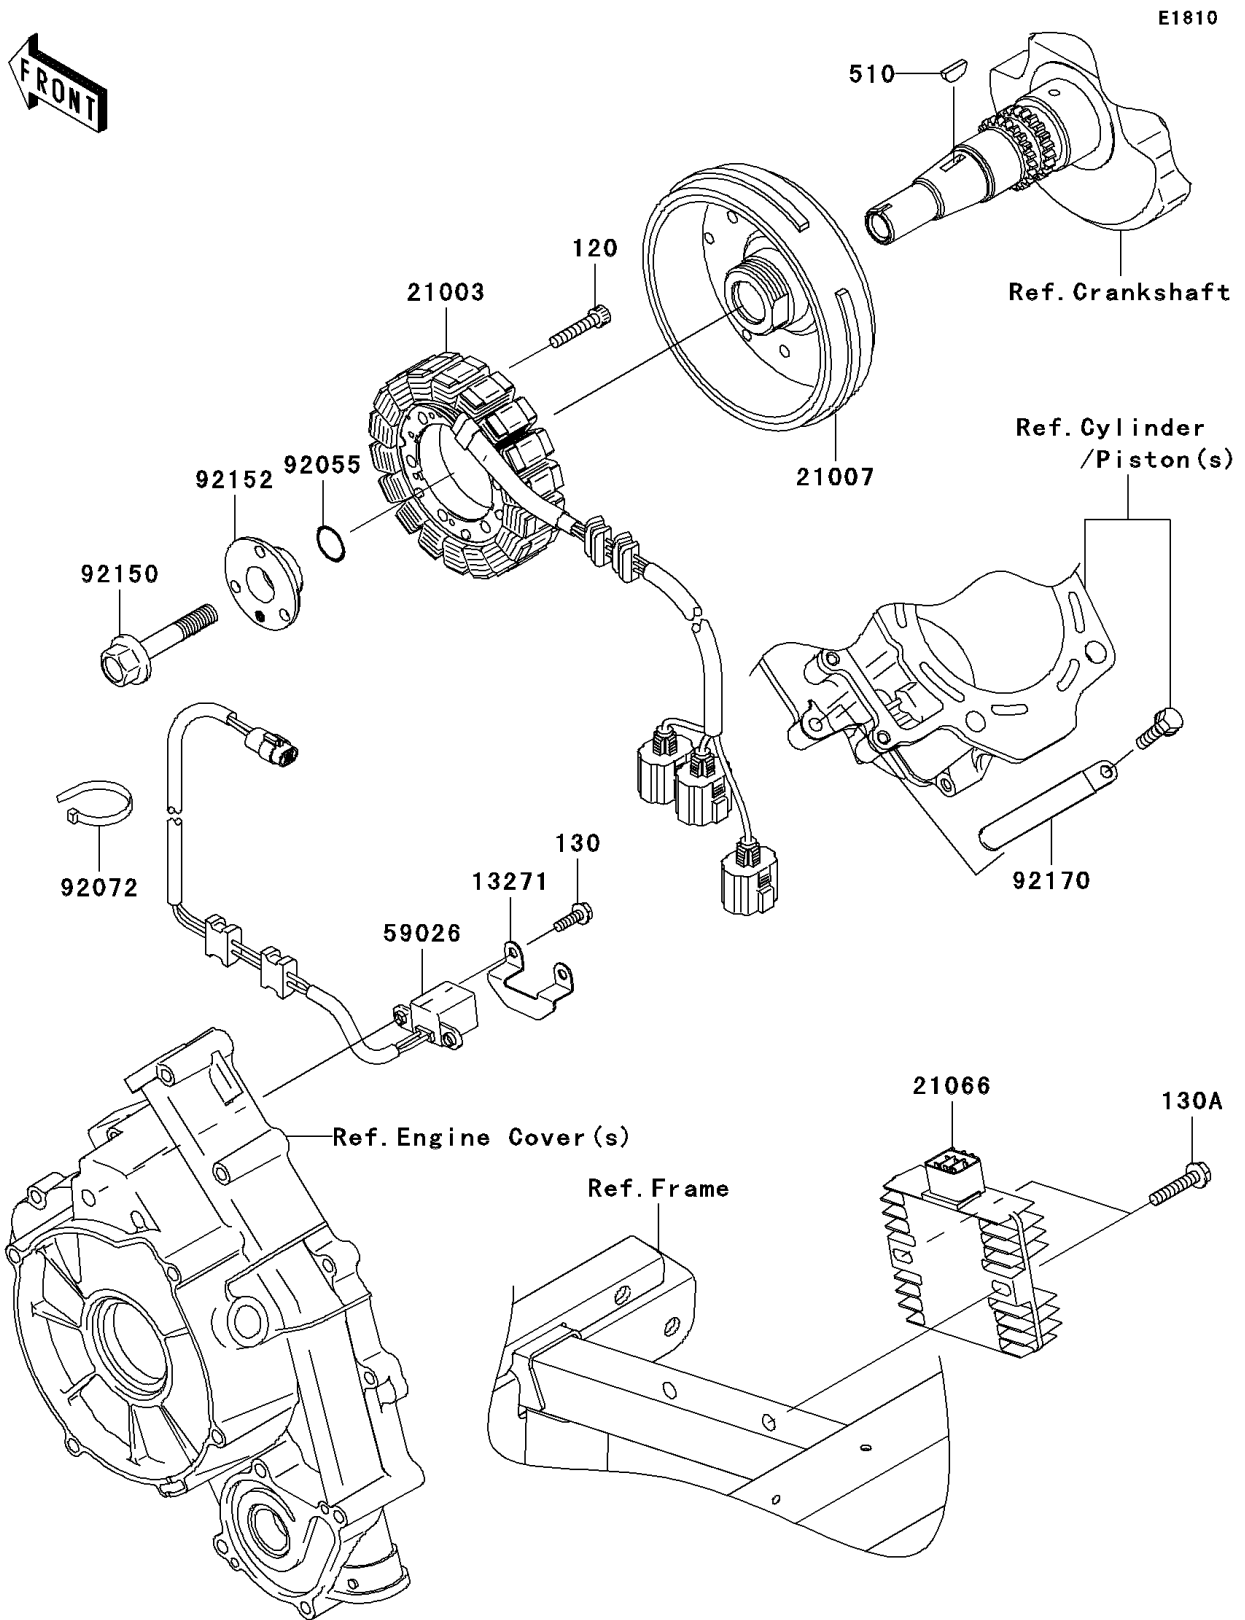

2008 Teryx® 750 4x4 LE PARTS DIAGRAM

Generator

2008 Teryx® 750 4x4 LE PARTS LIST

Generator

ITEM NAME	PART NUMBER	QUANTITY
BOLT-SOCKET,6X28 (Ref # 120)	120CA0628	3
BOLT-FLANGED,5X16 (Ref # 130)	130BA0516	2
BOLT-FLANGED,6X30 (Ref # 130A)	130BB0630	2
KEY-WOODRUFF (Ref # 510)	510A4200	1
PLATE (Ref # 13271)	13271-1369	1
STATOR (Ref # 21003)	21003-0077	1
ROTOR (Ref # 21007)	21007-1367	1
REGULATOR-VOLTAGE (Ref # 21066)	21066-0030	1
COIL-PULSING (Ref # 59026)	59026-1159	1
RING-O,19.8X2.2 (Ref # 92055)	92055-1215	1
BAND,L=188 (Ref # 92072)	92072-1239	1
BOLT,12X65 (Ref # 92150)	92150-1987	1
COLLAR,20X51X17 (Ref # 92152)	92152-1467	1
CLAMP (Ref # 92170)	92170-1925	1