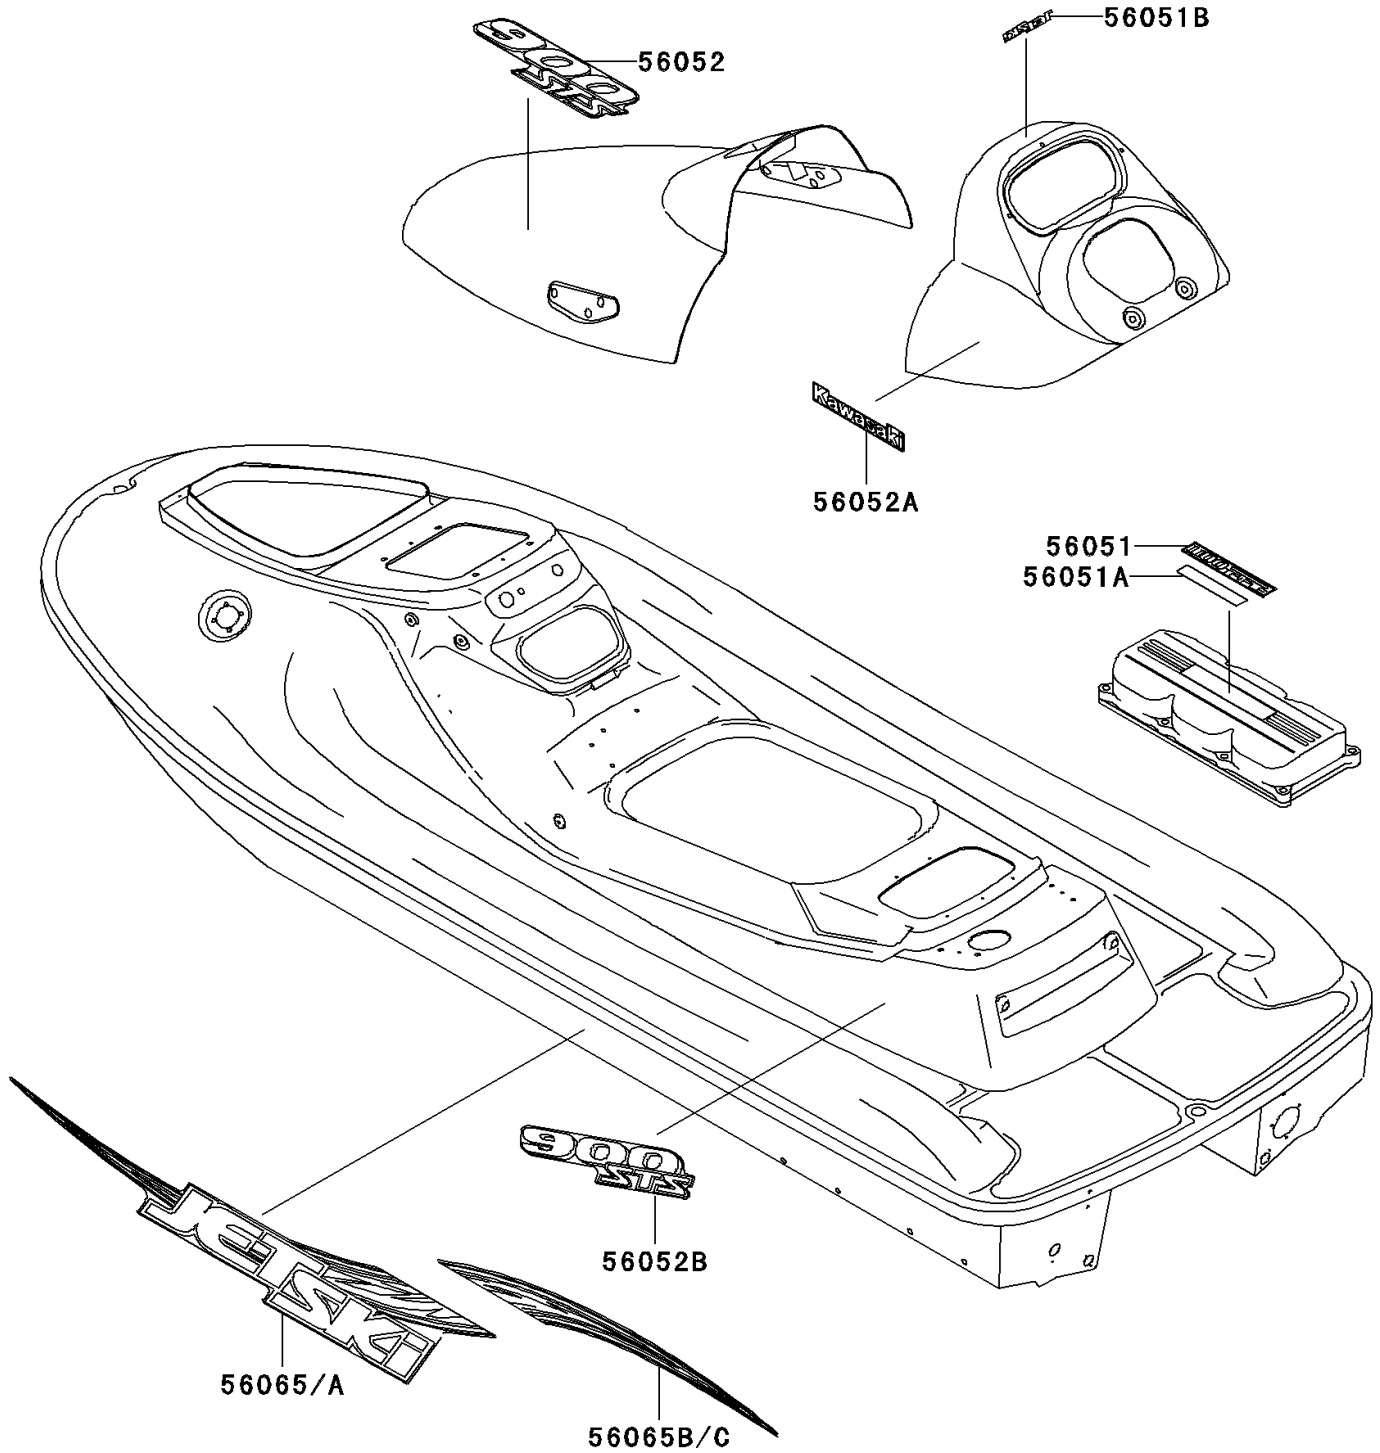

2002 900 STS PARTS DIAGRAM

Decals(JT900-B4)

F3880A

2002 900 STS PARTS LIST

Decals(JT900-B4)

ITEM NAME	PART NUMBER	QUANTITY
MARK,900 TRIPLE (Ref # 56051)	56051-3743	1
MARK,INTAKE COVER (Ref # 56051A)	56051-3809	1
MARK,METER COVER,JET SKI (Ref # 56051B)	56051-3816	1
MARK,HATCH COVER,900 STS (Ref # 56052)	56052-3779	1
MARK,HANDLE COVER,KAWASAKI (Ref # 56052A)	56052-3780	2
MARK,DECK,900 STS (Ref # 56052B)	56052-3781	2
PATTERN,HULL,LH (Ref # 56065)	56065-3762	1
PATTERN,HULL,RH (Ref # 56065A)	56065-3763	1
PATTERN,DECK,LH (Ref # 56065B)	56065-3764	1
PATTERN,DECK,RH (Ref # 56065C)	56065-3765	1