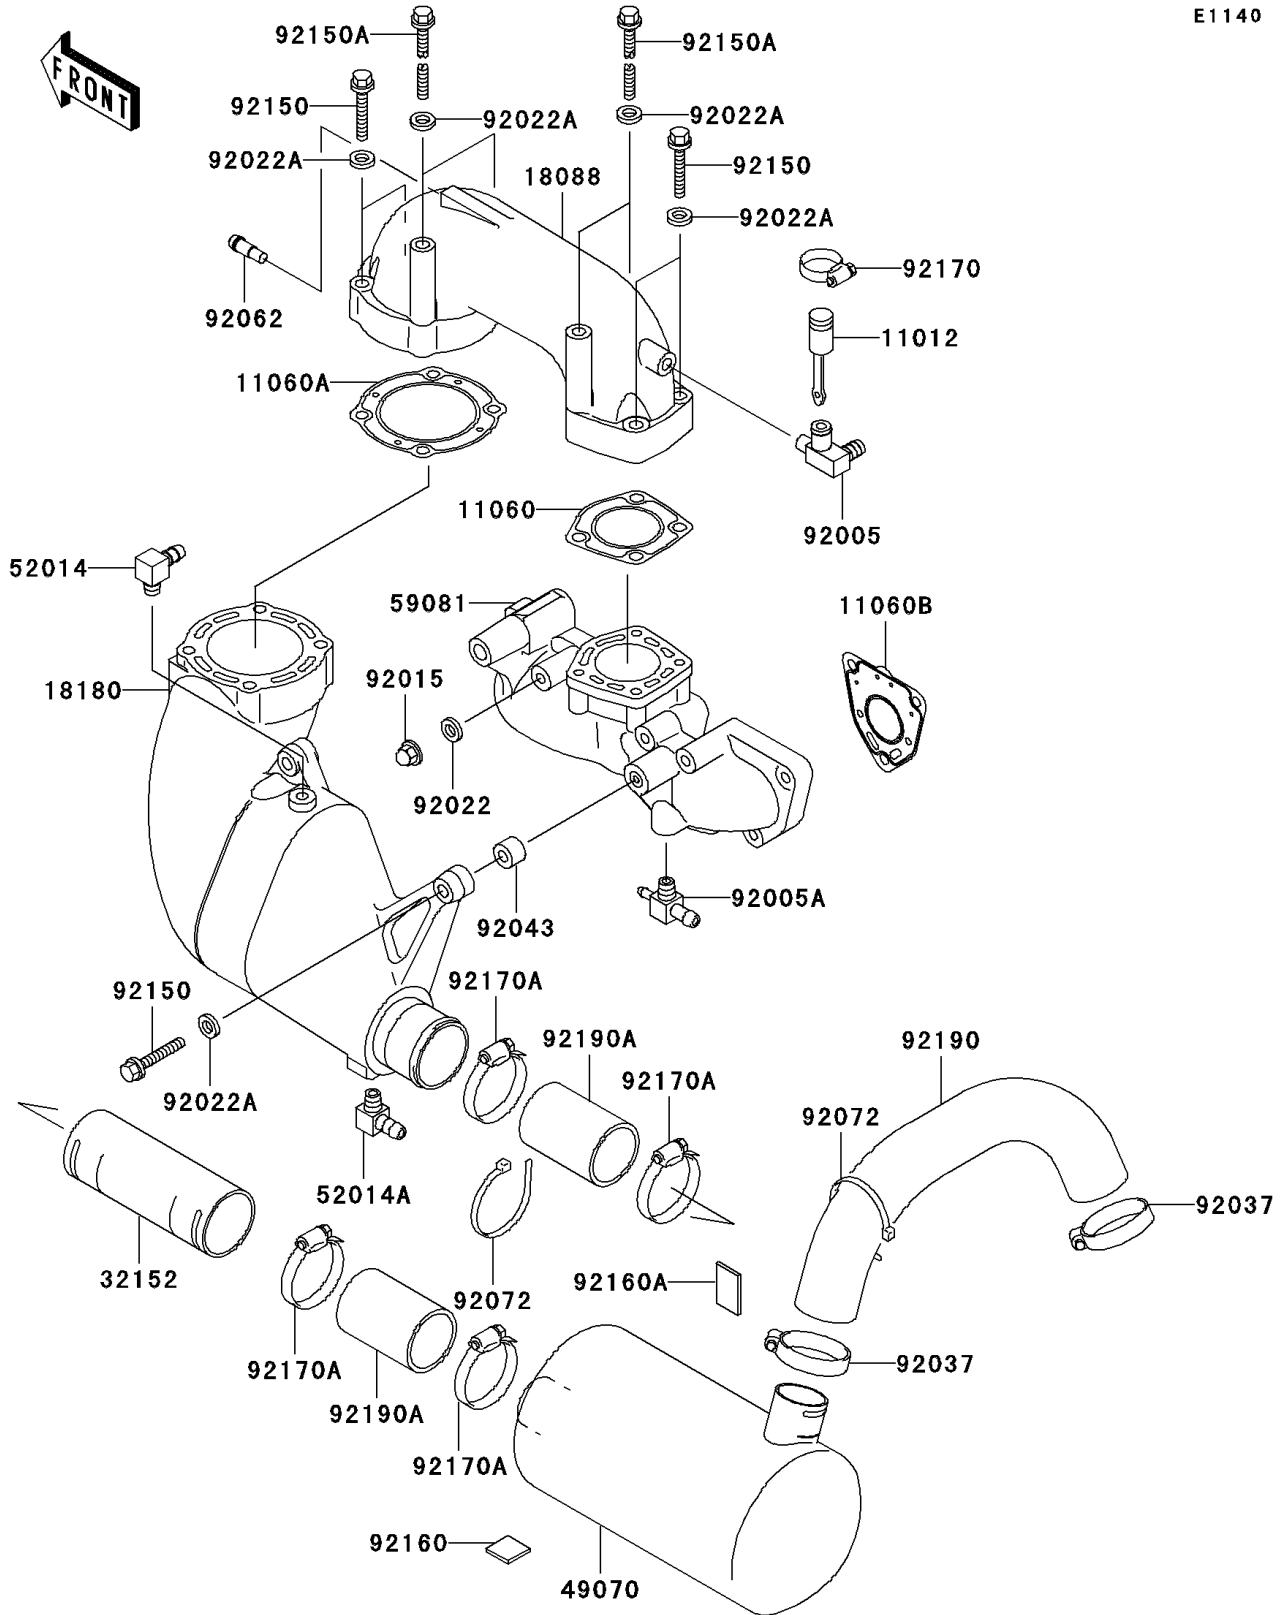

2001 900 STX PARTS DIAGRAM

Muffler(s)

E1140

2001 900 STX PARTS LIST

Muffler(s)

ITEM NAME	PART NUMBER	QUANTITY
CAP (Ref # 11012)	11012-3757	1
GASKET (Ref # 11060)	11060-3754	1
GASKET (Ref # 11060A)	11060-3755	1
GASKET (Ref # 11060B)	11060-3756	3
PIPE-EXHAUST (Ref # 18088)	18088-3706	1
BODY-MUFFLER (Ref # 18180)	18180-3724	1
PIPE (Ref # 32152)	32152-3758	1
MUFFLER-COMP (Ref # 49070)	49070-3734	1
ELBOW (Ref # 52014)	52014-3709	1
ELBOW (Ref # 52014A)	52014-3711	1
MANIFOLD-EXHAUST (Ref # 59081)	59081-3732	1
FITTING (Ref # 92005)	92005-3715	1
FITTING (Ref # 92005A)	92005-3720	1
NUT,CAP,8MM (Ref # 92015)	92015-1371	9
WASHER,8.2X18X1.5 (Ref # 92022)	92022-1964	9
WASHER,10.2X20X1.5 (Ref # 92022A)	92022-3742	10
CLAMP (Ref # 92037)	92037-3738	2
PIN,11X14X12.3 (Ref # 92043)	92043-1266	2
NOZZLE (Ref # 92062)	92062-3705	1
BAND,L=368.3 (Ref # 92072)	92072-3808	2
BOLT,10X50 (Ref # 92150)	92150-3819	6
BOLT,10X125 (Ref # 92150A)	92150-3825	4
DAMPER,25X25 (Ref # 92160)	92160-3864	1
DAMPER,40X25 (Ref # 92160A)	92160-3865	1
CLAMP (Ref # 92170)	92170-3729	1
CLAMP (Ref # 92170A)	92170-3754	4
TUBE,MUFFLER-TAILPIPE (Ref # 92190)	92190-3938	1
TUBE,CHAMBER-MUFLER (Ref # 92190A)	92190-3950	2