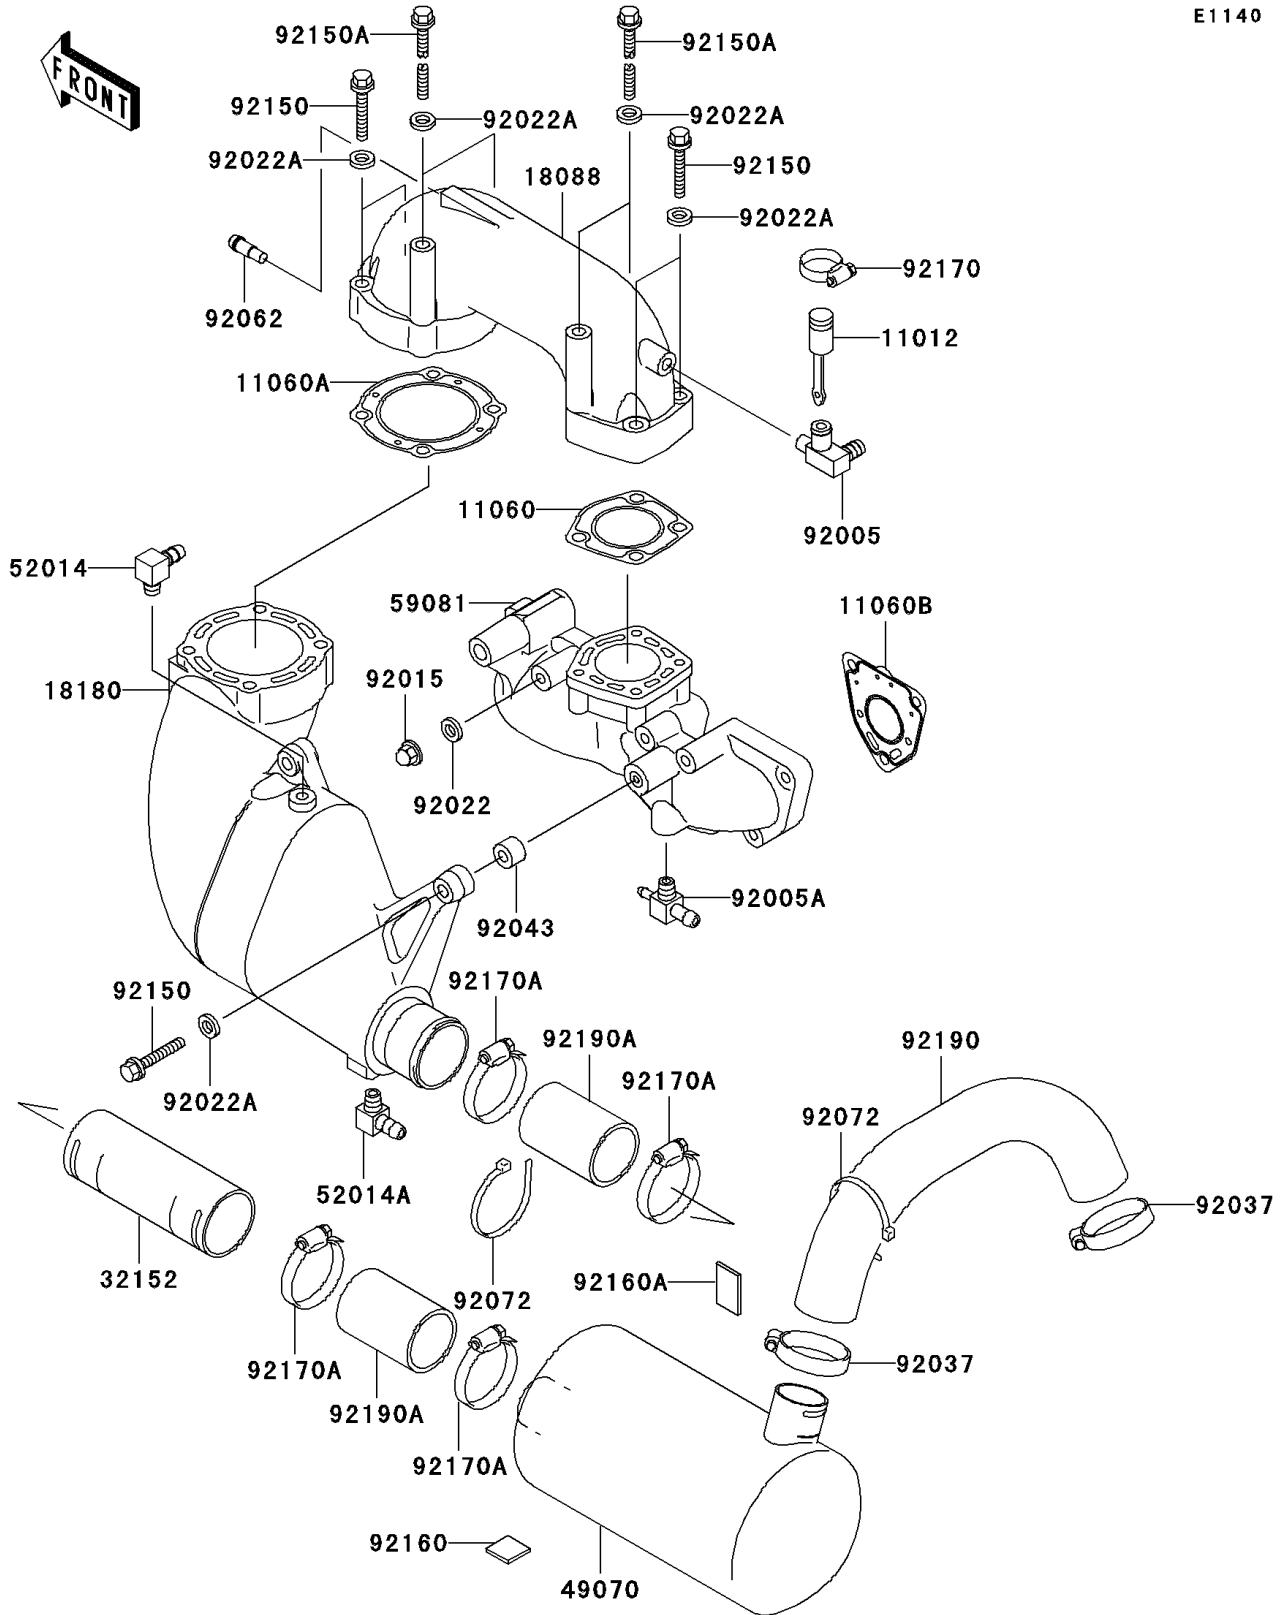

2002 900 STX PARTS DIAGRAM

Muffler(s)

E1140

2002 900 STX PARTS LIST

Muffler(s)

ITEM NAME	PART NUMBER	QUANTITY
CAP (Ref # 11012)	11012-3757	1
GASKET (Ref # 11060)	11060-3754	1
GASKET (Ref # 11060A)	11060-3755	1
GASKET (Ref # 11060B)	11060-3756	3
PIPE-EXHAUST (Ref # 18088)	18088-3706	1
BODY-MUFFLER (Ref # 18180)	18180-3724	1
PIPE (Ref # 32152)	32152-3758	1
MUFFLER-COMP (Ref # 49070)	49070-3734	1
ELBOW (Ref # 52014)	52014-3709	1
ELBOW (Ref # 52014A)	52014-3711	1
MANIFOLD-EXHAUST (Ref # 59081)	59081-3732	1
FITTING (Ref # 92005)	92005-3715	1
FITTING (Ref # 92005A)	92005-3720	1
NUT,CAP,8MM (Ref # 92015)	92015-1371	9
WASHER,8.2X18X1.5 (Ref # 92022)	92022-1964	9
WASHER,10.2X20X1.5 (Ref # 92022A)	92022-3742	10
CLAMP (Ref # 92037)	92037-3738	2
PIN,11X14X12.3 (Ref # 92043)	92043-1266	2
NOZZLE (Ref # 92062)	92062-3705	1
BAND,L=368.3 (Ref # 92072)	92072-3808	2
BOLT,10X50 (Ref # 92150)	92150-3819	6
BOLT,10X125 (Ref # 92150A)	92150-3825	4
DAMPER,25X25 (Ref # 92160)	92160-3864	1
DAMPER,40X25 (Ref # 92160A)	92160-3865	1
CLAMP (Ref # 92170)	92170-3729	1
CLAMP (Ref # 92170A)	92170-3754	4
TUBE,MUFFLER-TAILPIPE (Ref # 92190)	92190-3938	1
TUBE,CHAMBER-MUFLER (Ref # 92190A)	92190-3950	2