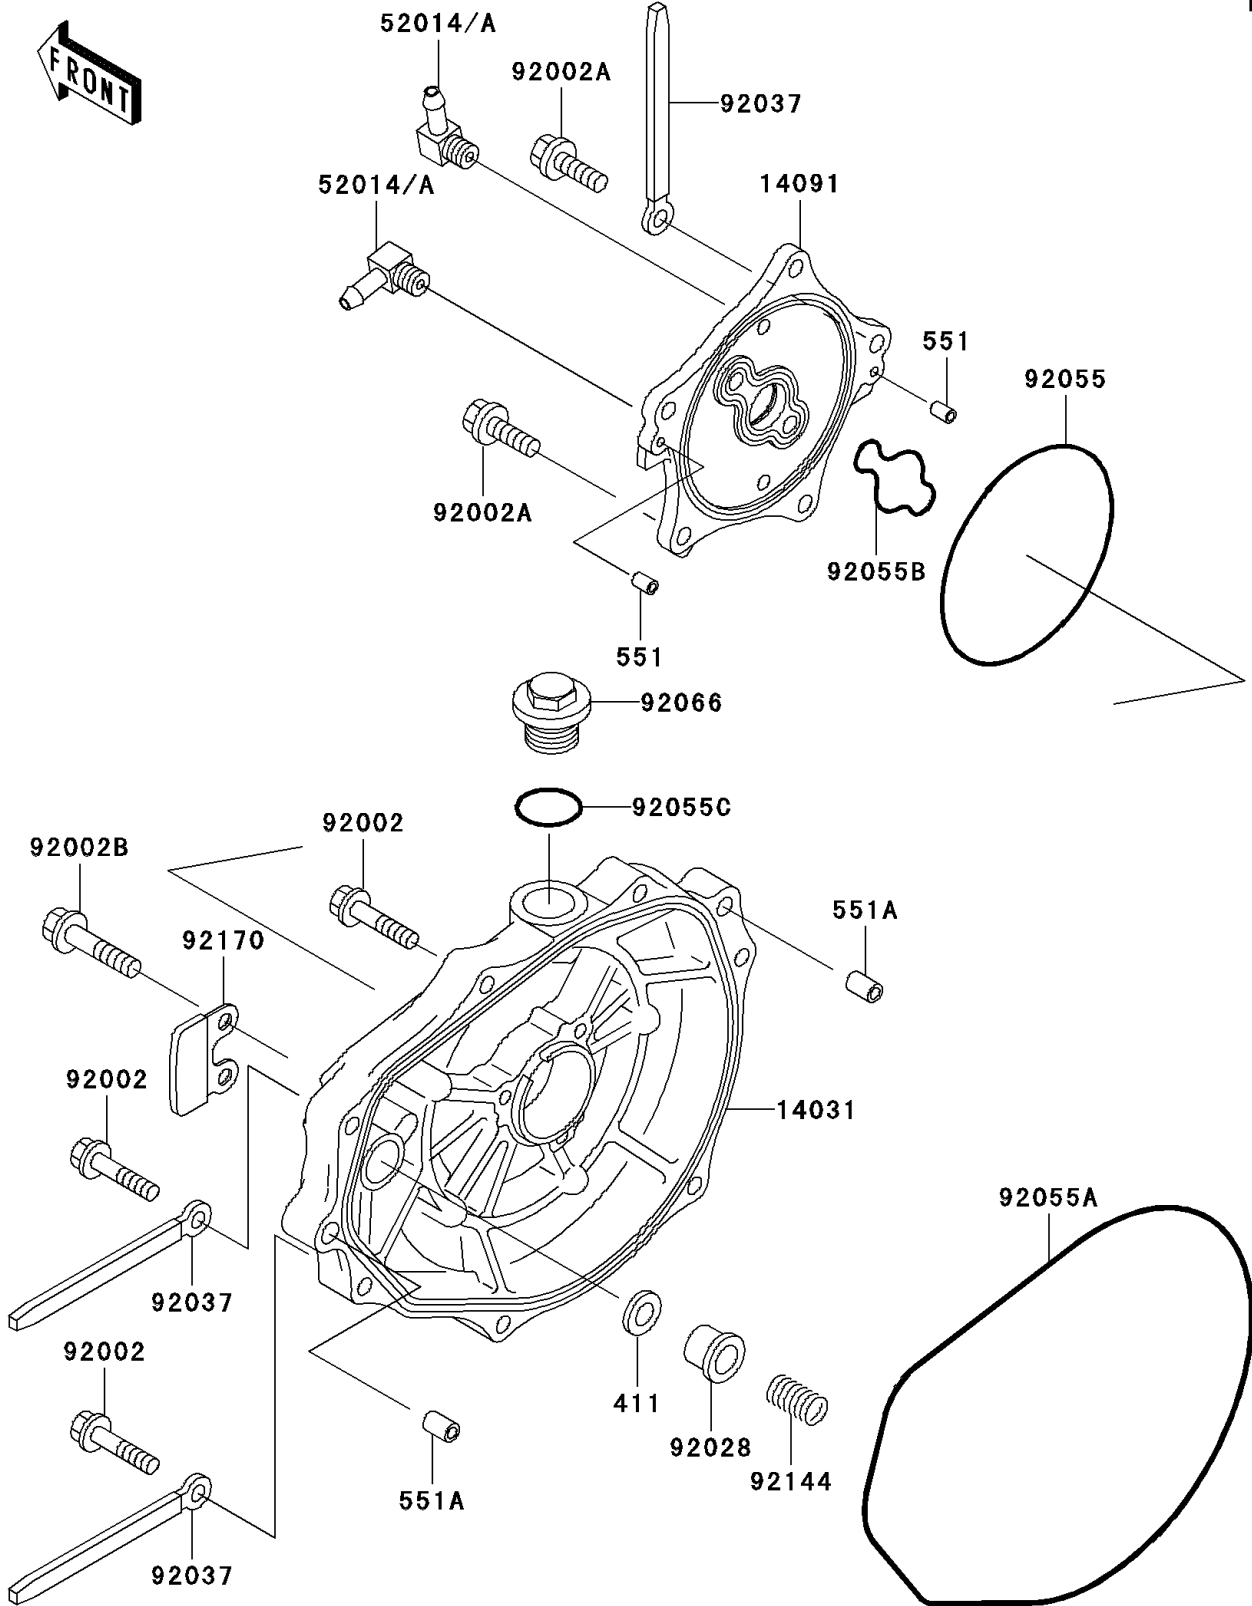

2002 900 STX PARTS DIAGRAM

Engine Cover(s)

E1431

2002 900 STX PARTS LIST

Engine Cover(s)

| ITEM NAME | PART NUMBER | QUANTITY |
|---------------------------------------|-------------|----------|
| WASHER-PLAIN,5MM (Ref # 411) | 411S0500 | 1 |
| PIN-DOWEL (Ref # 551) | 551R0408 | 2 |
| PIN-DOWEL (Ref # 551A) | 551R0812 | 2 |
| COVER-GENERATOR (Ref # 14031) | 14031-3729 | 1 |
| COVER (Ref # 14091) | 14091-3711 | 1 |
| ELBOW (Ref # 52014A) | 52014-3721 | 2 |
| BOLT,6X30 (Ref # 92002) | 92002-3726 | 7 |
| BOLT,6X20 (Ref # 92002A) | 92002-3755 | 5 |
| BOLT,6X12 (Ref # 92002B) | 92002-3763 | 2 |
| BUSHING (Ref # 92028) | 92028-3718 | 1 |
| CLAMP,L=100 (Ref # 92037) | 92037-3736 | 3 |
| RING-O,BREATHER BODY (Ref # 92055) | 92055-1284 | 1 |
| RING-O,GENERATOR COVER (Ref # 92055A) | 92055-3712 | 1 |
| RING-O (Ref # 92055B) | 92055-3739 | 1 |
| RING-O (Ref # 92055C) | 92055-515 | 1 |
| PLUG (Ref # 92066) | 92066-3739 | 1 |
| SPRING (Ref # 92144) | 92144-3728 | 1 |
| CLAMP (Ref # 92170) | 92170-3746 | 1 |