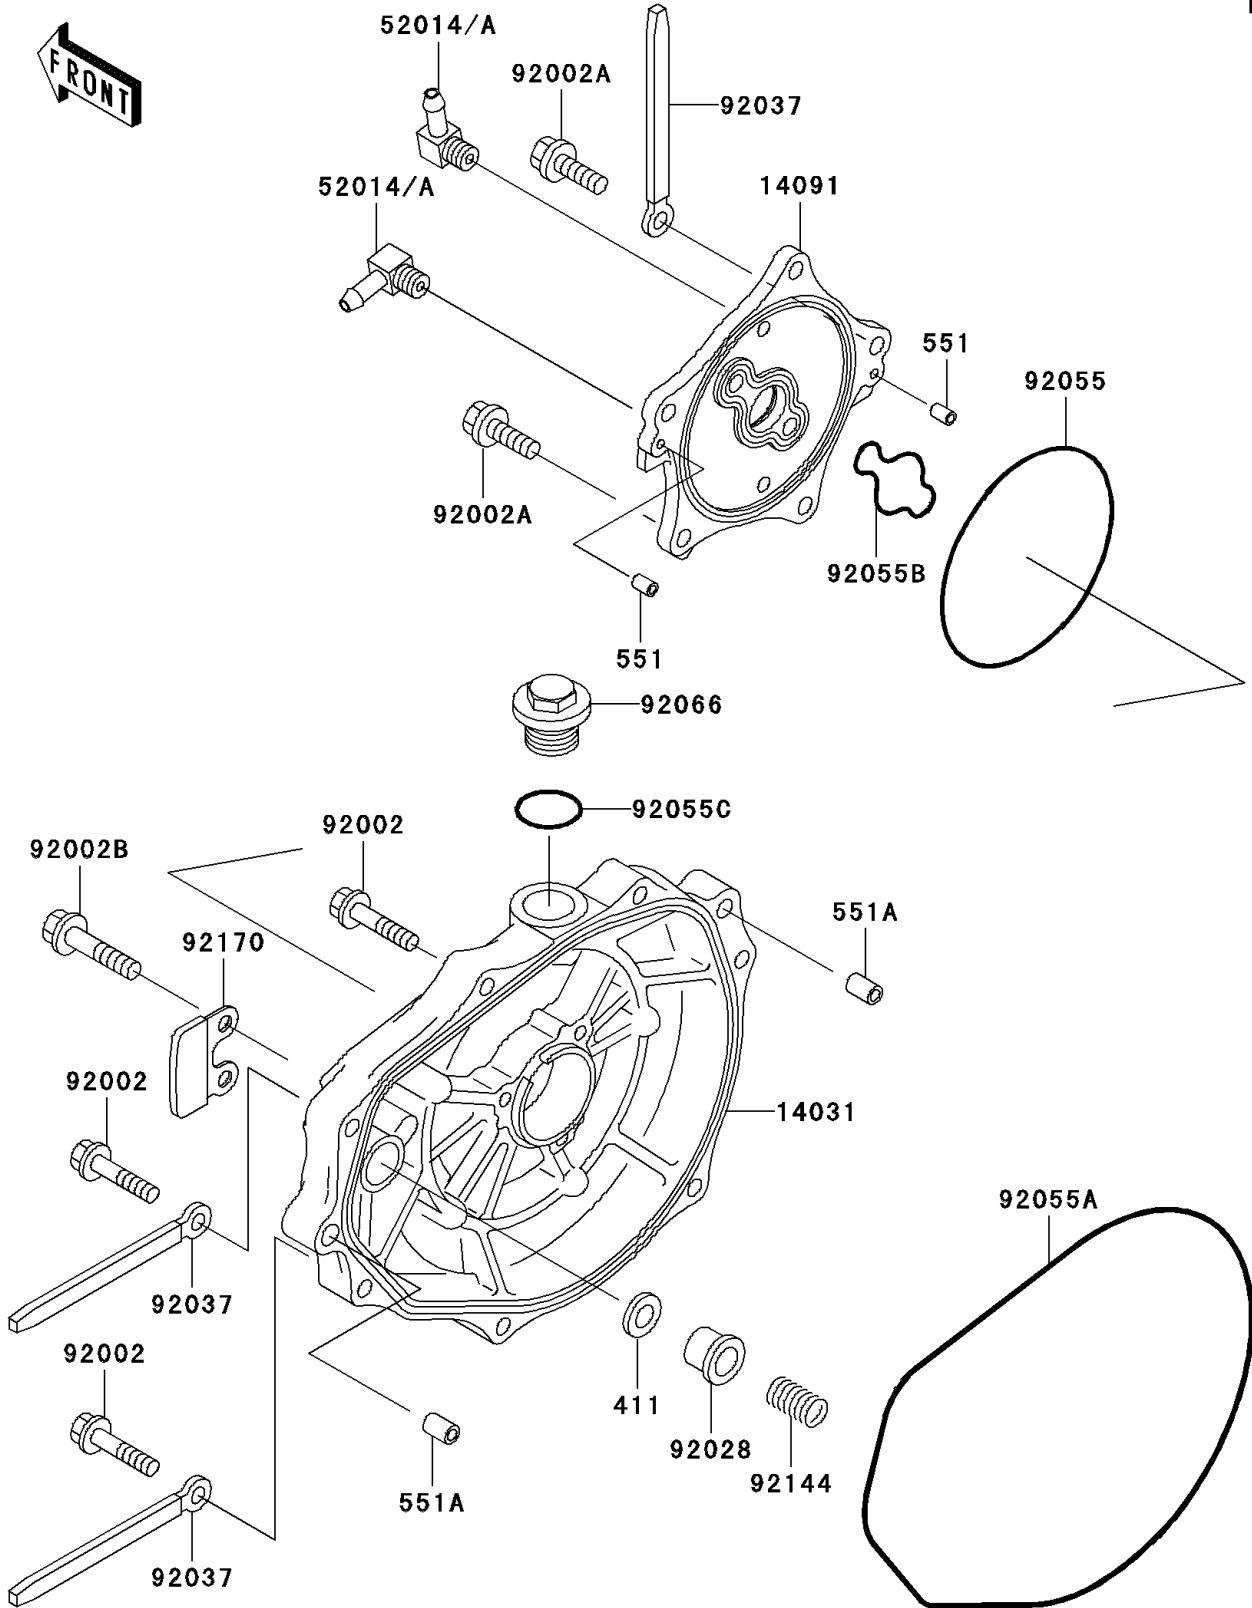

2002 900 STX PARTS DIAGRAM

Engine Cover(s)

E1431

2002 900 STX PARTS LIST

Engine Cover(s)

ITEM NAME	PART NUMBER	QUANTITY
WASHER-PLAIN,5MM (Ref # 411)	411S0500	1
PIN-DOWEL (Ref # 551)	551R0408	2
PIN-DOWEL (Ref # 551A)	551R0812	2
COVER-GENERATOR (Ref # 14031)	14031-3729	1
COVER (Ref # 14091)	14091-3711	1
ELBOW (Ref # 52014A)	52014-3721	2
BOLT,6X30 (Ref # 92002)	92002-3726	7
BOLT,6X20 (Ref # 92002A)	92002-3755	5
BOLT,6X12 (Ref # 92002B)	92002-3763	2
BUSHING (Ref # 92028)	92028-3718	1
CLAMP,L=100 (Ref # 92037)	92037-3736	3
RING-O,BREATHER BODY (Ref # 92055)	92055-1284	1
RING-O,GENERATOR COVER (Ref # 92055A)	92055-3712	1
RING-O (Ref # 92055B)	92055-3739	1
RING-O (Ref # 92055C)	92055-515	1
PLUG (Ref # 92066)	92066-3739	1
SPRING (Ref # 92144)	92144-3728	1
CLAMP (Ref # 92170)	92170-3746	1