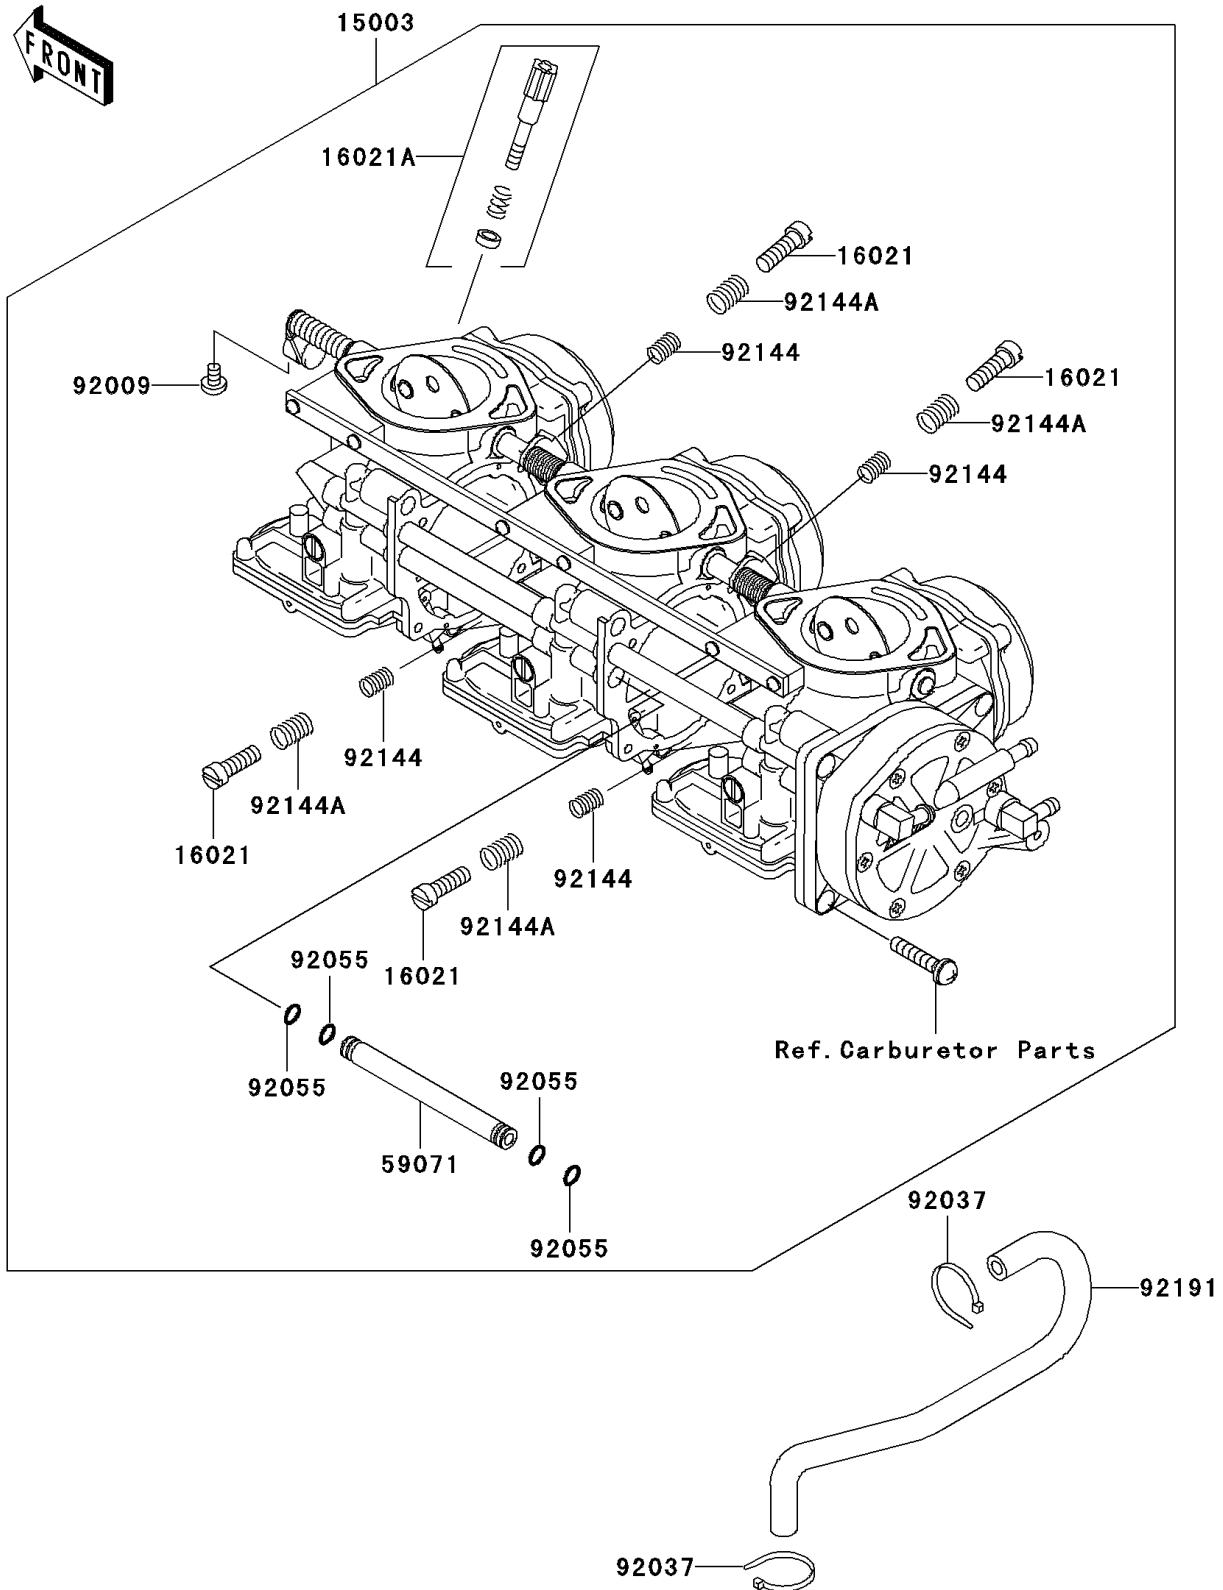

2002 900 STX PARTS DIAGRAM

Carburetor

E1611

2002 900 STX PARTS LIST

Carburetor

ITEM NAME	PART NUMBER	QUANTITY
CARBURETOR-ASSY (Ref # 15003)	15003-3735	1
SCREW-THROTTLE STOP (Ref # 16021)	16021-3704	4
SCREW-THROTTLE STOP (Ref # 16021A)	16021-3707	1
JOINT (Ref # 59071)	59071-3762	4
SCREW,4X6 (Ref # 92009)	92009-3786	1
CLAMP (Ref # 92037)	92037-1173	2
RING-O (Ref # 92055)	92055-1246	16
SPRING,ADJUST SCREW (Ref # 92144)	92144-3704	4
SPRING,THROTTLE STOP SCREW (Ref # 92144A)	92144-3745	4
TUBE (Ref # 92191)	92191-3902	1