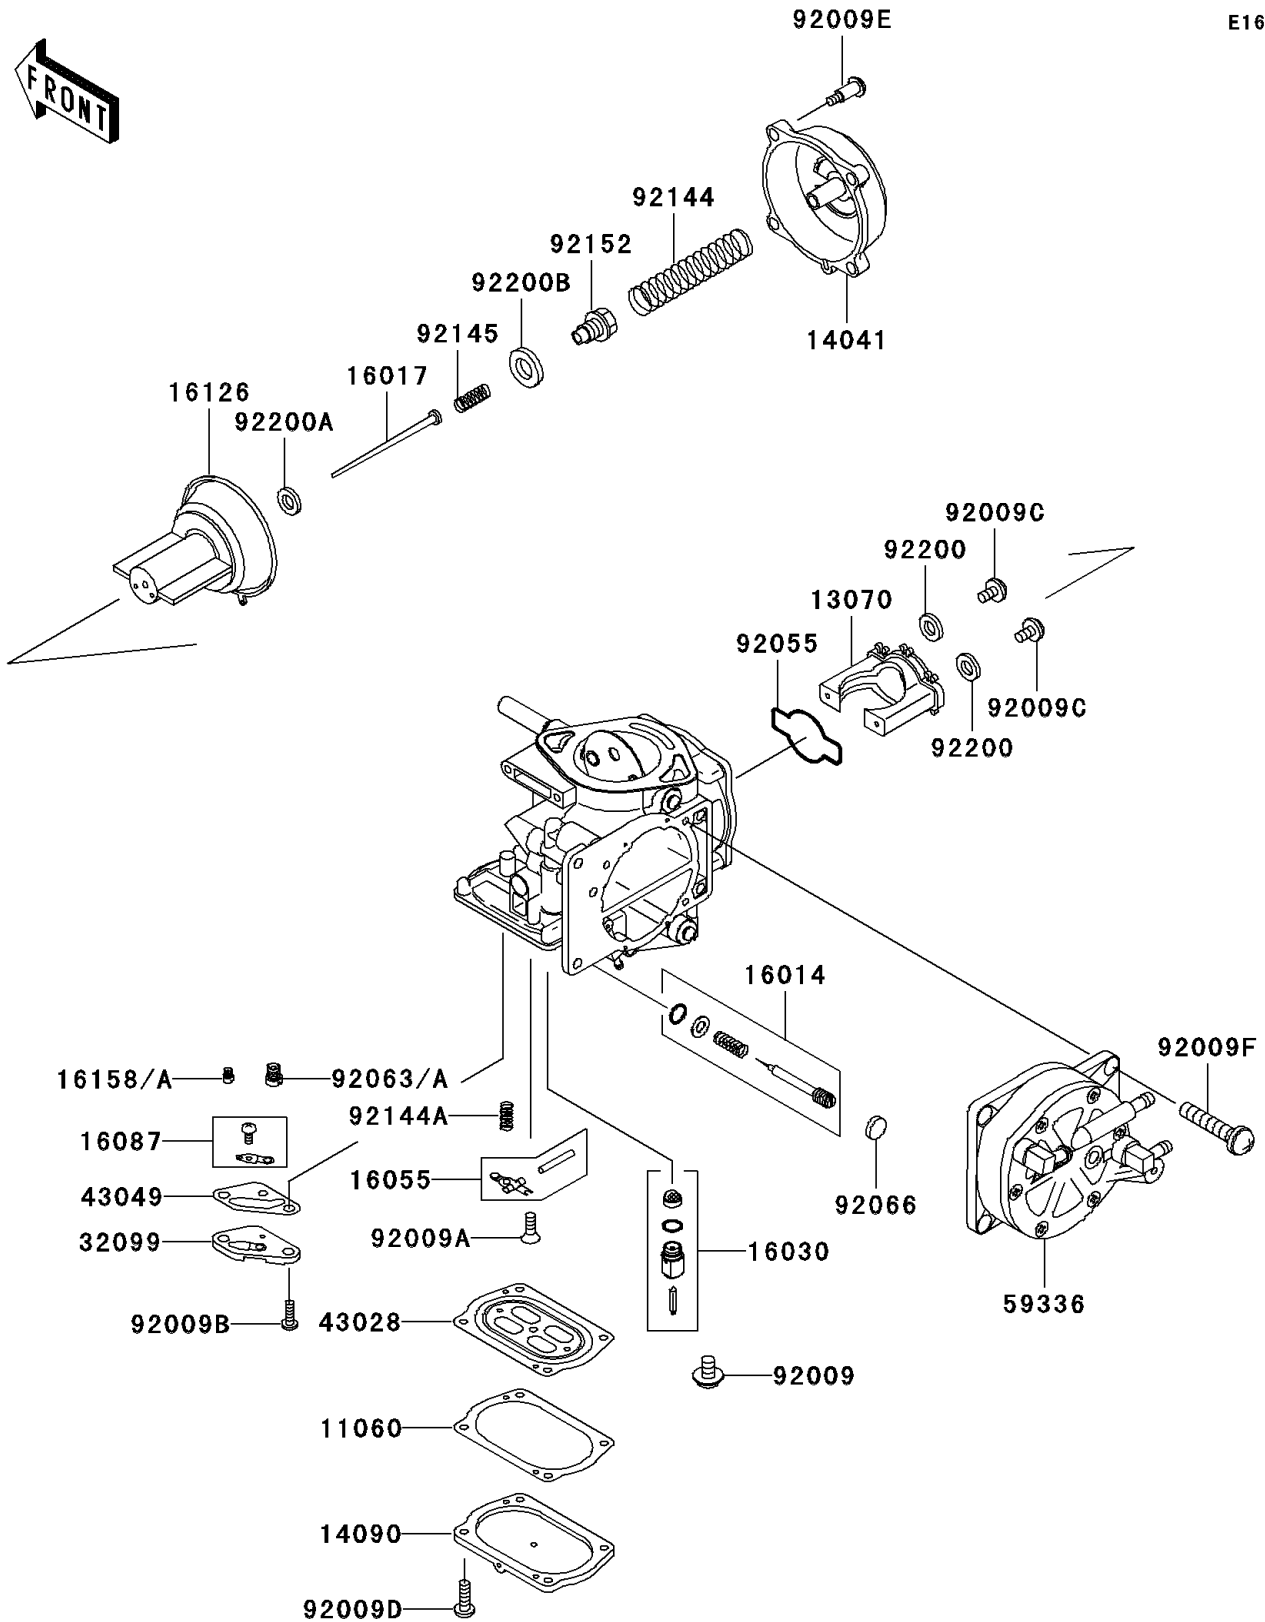

2002 900 STX PARTS DIAGRAM

Carburetor Parts

E1612

2002 900 STX PARTS LIST

Carburetor Parts

ITEM NAME	PART NUMBER	QUANTITY
GASKET,DIAPHRAGM COVER (Ref # 11060)	11060-3789	3
GUIDE,VACUUM VALVE (Ref # 13070)	13070-3726	3
COVER-COMP,MIXING (Ref # 14041)	14041-1100	3
COVER,DIAPHRAGM (Ref # 14090)	14090-3816	3
SCREW-PILOT AIR (Ref # 16014)	16014-3702	3
JET-NEEDLE,N7FC (Ref # 16017)	16017-3707	3
VALVE-FLOAT (Ref # 16030)	16030-3704	3
ARM-FLOAT (Ref # 16055)	16055-3702	3
VALVE-CHECK (Ref # 16087)	16087-3706	3
VALVE,VACUUM (Ref # 16126)	16126-3705	3
JET-SLOW,#38 (Ref # 16158)	16158-3722	3
JET-SLOW,#35 (Ref # 16158A)	16158-3726	3
CASE,JET (Ref # 32099)	32099-3833	3
DIAPHRAGM,CARBURETOR (Ref # 43028)	43028-3711	3
PACKING,JET CASE (Ref # 43049)	43049-3713	3
CASE-PUMP,DIAPHRAGM (Ref # 59336)	59336-3718	1
SCREW (Ref # 92009)	92009-1771	3
SCREW,3X8 (Ref # 92009A)	92009-3712	3
SCREW,4X8 (Ref # 92009B)	92009-3804	6
SCREW,VALVE GUIDE (Ref # 92009C)	92009-3839	6
SCREW,DIAPHRAGM COVER (Ref # 92009D)	92009-3840	12
SCREW,MIXING COVER (Ref # 92009E)	92009-3841	12
SCREW,6X16 (Ref # 92009F)	92009-3865	4
RING-O,VACUUM VALVE GUIDE (Ref # 92055)	92055-3749	3
JET-MAIN,#165 (Ref # 92063)	92063-3720	3
JET-MAIN,#155 (Ref # 92063A)	92063-3723	3
PLUG,PILOT AIR SCREW (Ref # 92066)	92066-3769	3
SPRING,VACUUM VALVE (Ref # 92144)	92144-1962	3
SPRING,FLOAT ARM (Ref # 92144A)	92144-3764	3

2002 900 STX PARTS LIST

Carburetor Parts

ITEM NAME	PART NUMBER	QUANTITY
SPRING,JET NEEDLE (Ref # 92145)	92145-3719	3
COLLAR,JET NEEDLE (Ref # 92152)	92152-3706	3
WASHER,VALVE GUIDE (Ref # 92200)	92200-3772	6
WASHER,JET NEEDLE (Ref # 92200A)	92200-3773	3
WASHER,JET NEEDLE COLLAR (Ref # 92200B)	92200-3774	3