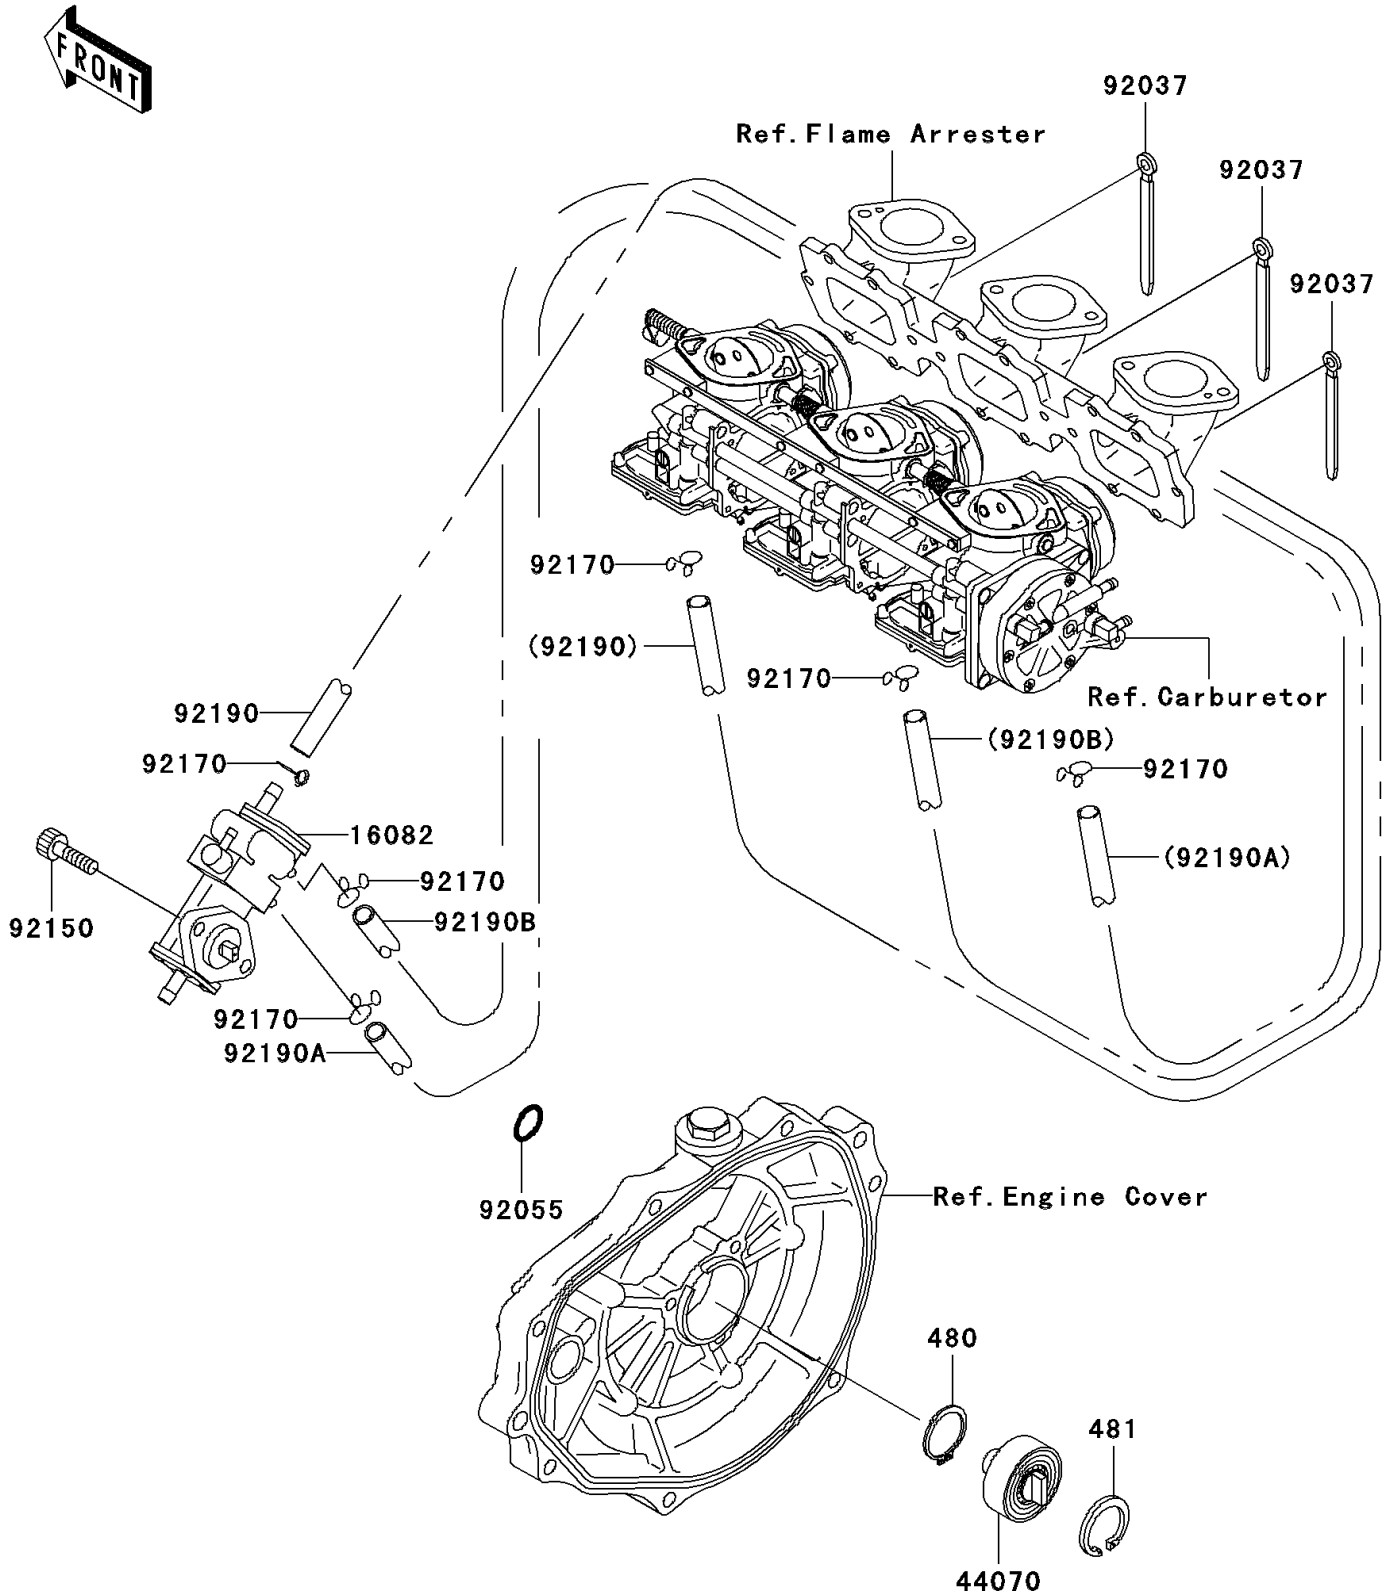

2001 900 STX PARTS DIAGRAM

Oil Pump

E1710

2001 900 STX PARTS LIST

Oil Pump

ITEM NAME	PART NUMBER	QUANTITY
CIRCLIP-TYPE-C,12MM (Ref # 480)	480J1200	1
CIRCLIP-TYPE-C,37MM (Ref # 481)	481J3700	1
PUMP-ASSY-OIL (Ref # 16082)	16082-3719	1
DAMPER-ASSY (Ref # 44070)	44070-3701	1
CLAMP,L=100 (Ref # 92037)	92037-3736	3
RING-O,19.5X1.5 (Ref # 92055)	92055-055	1
BOLT,SOCKET,6X25 (Ref # 92150)	92150-3830	2
CLAMP (Ref # 92170)	92170-3750	6
TUBE,3X6X420 (Ref # 92190)	92190-3945	1
TUBE,6X12X600 (Ref # 92190A)	92190-3947	1
TUBE,RR,CARBURETOR (Ref # 92190B)	92190-3967	1