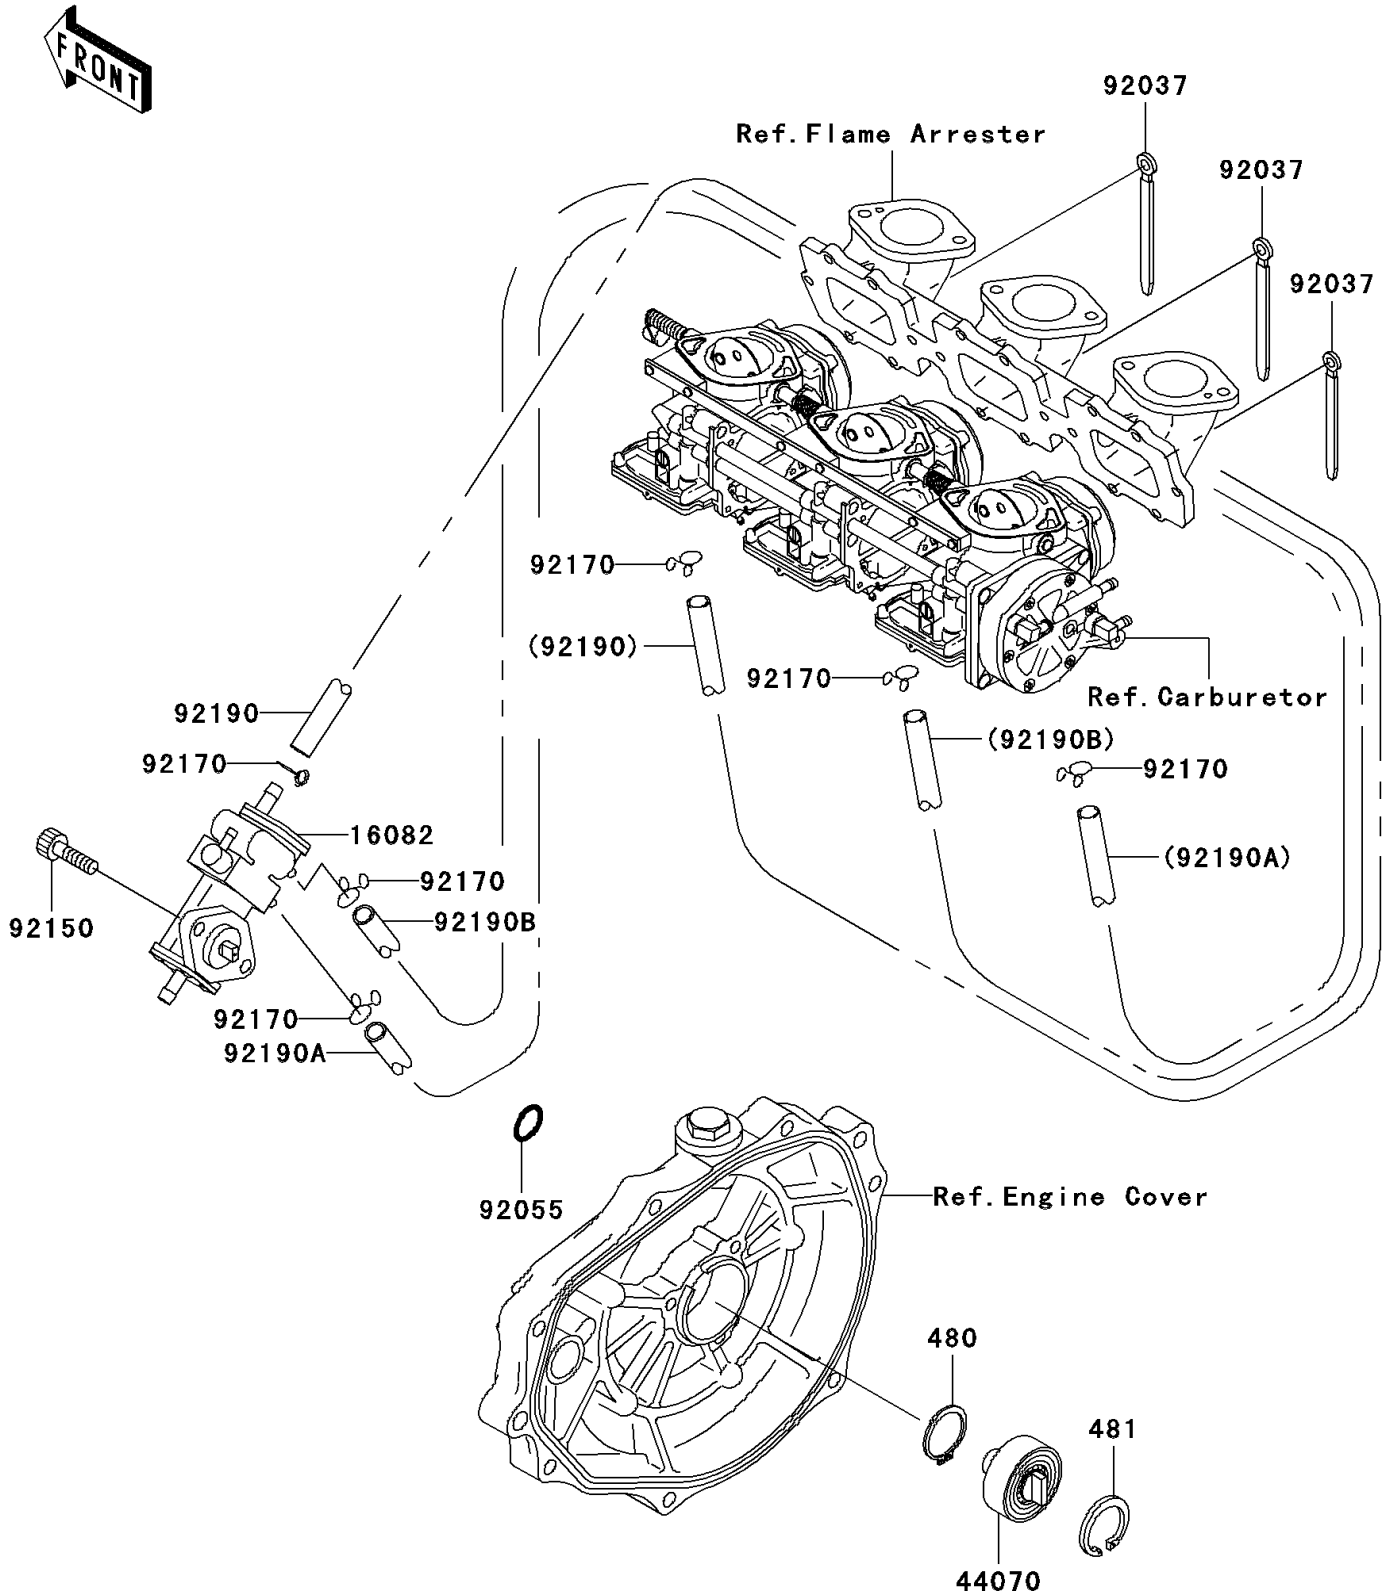

2002 900 STX PARTS DIAGRAM

Oil Pump

E1710

2002 900 STX PARTS LIST

Oil Pump

ITEM NAME	PART NUMBER	QUANTITY
CIRCLIP-TYPE-C,12MM (Ref # 480)	480J1200	1
CIRCLIP-TYPE-C,37MM (Ref # 481)	481J3700	1
PUMP-ASSY-OIL (Ref # 16082)	16082-3719	1
DAMPER-ASSY (Ref # 44070)	44070-3701	1
CLAMP,L=100 (Ref # 92037)	92037-3736	3
RING-O,19.5X1.5 (Ref # 92055)	92055-055	1
BOLT,SOCKET,6X25 (Ref # 92150)	92150-3830	2
CLAMP (Ref # 92170)	92170-3750	6
TUBE,3X6X420 (Ref # 92190)	92190-3945	1
TUBE,6X12X600 (Ref # 92190A)	92190-3947	1
TUBE,RR,CARBURETOR (Ref # 92190B)	92190-3967	1