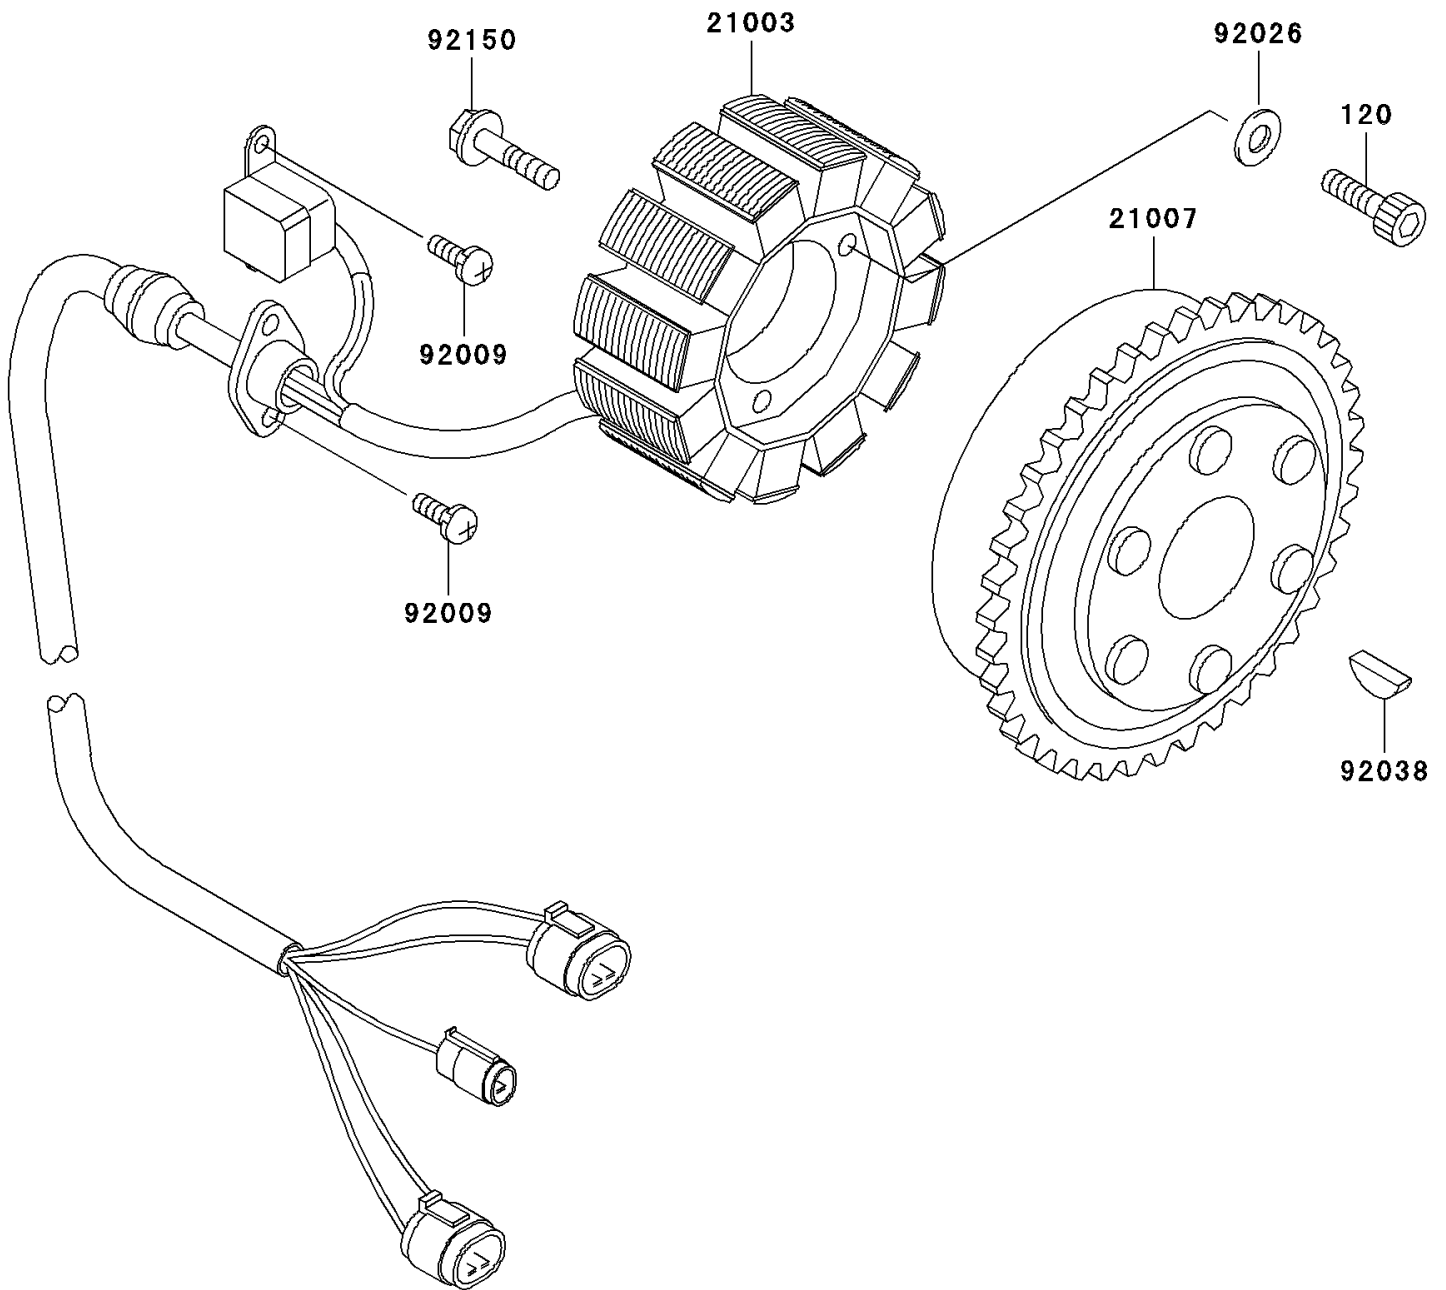

2001 900 STX PARTS DIAGRAM

Generator

E1810

2001 900 STX PARTS LIST

Generator

ITEM NAME	PART NUMBER	QUANTITY
BOLT-SOCKET,6X30 (Ref # 120)	120P0630	3
STATOR (Ref # 21003)	21003-3736	1
ROTOR,MAGNETO (Ref # 21007)	21007-3722	1
SCREW,5X12 (Ref # 92009)	92009-1296	4
SPACER,6.3X12X1.0 (Ref # 92026)	92026-094	3
KEY,WOODRUFF (Ref # 92038)	92038-001	1
BOLT (Ref # 92150)	92150-3843	1